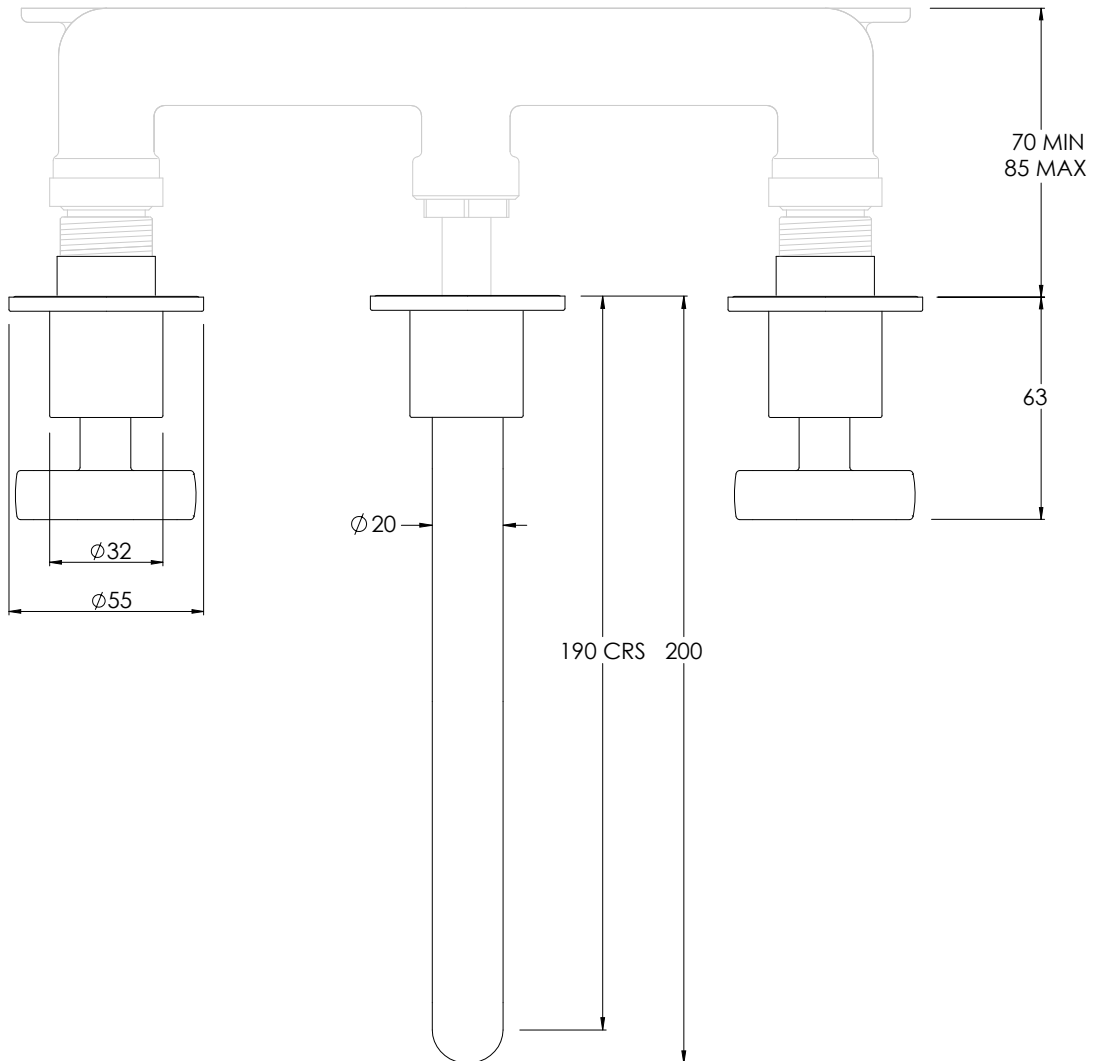

COALBROOK

BA1021

WALL BASIN MIXER WITH 190MM
SPOUT (WITH BOSS)

DATE: 05/01/22

REVISION: A

DIMENSIONS IN MILLIMETRES

WHILST EVERY EFFORT IS MADE TO ENSURE THE ACCURACY OF THESE DATA SHEETS THEY ARE SUBJECT TO CHANGE WITHOUT NOTICE AS PART OF THE COMPANY'S PRODUCT DEVELOPMENT PROCESS

COALBROOK

DO1011

WALL MOUNTED 3 HOLE BASIN
MIXER - 190 SPOUT

DATE: 05/01/22

REVISION: A

DIMENSIONS IN MILLIMETRES

WHILST EVERY EFFORT IS MADE TO ENSURE THE ACCURACY OF THESE DATA SHEETS THEY ARE SUBJECT TO CHANGE WITHOUT NOTICE AS PART OF THE COMPANY'S PRODUCT DEVELOPMENT PROCESS