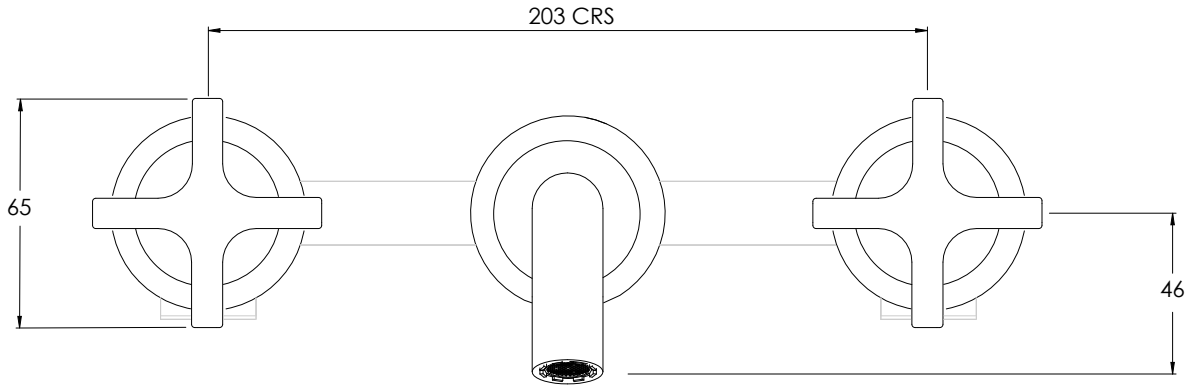

COALBROOK

BA1021

WALL BASIN MIXER WITH 190MM
SPOUT (WITH BOSS)

DATE: 05/01/22

REVISION: A

DIMENSIONS IN MILLIMETRES

WHILST EVERY EFFORT IS MADE TO ENSURE THE ACCURACY OF THESE DATA SHEETS THEY ARE SUBJECT TO CHANGE WITHOUT NOTICE AS PART OF THE COMPANY'S PRODUCT DEVELOPMENT PROCESS

COALBROOK

DO1011

WALL MOUNTED 3 HOLE BASIN
MIXER - 190 SPOUT

DATE: 05/01/22

REVISION: A

DIMENSIONS IN MILLIMETRES

WHILST EVERY EFFORT IS MADE TO ENSURE THE ACCURACY OF THESE DATA SHEETS THEY ARE SUBJECT TO CHANGE WITHOUT NOTICE AS PART OF THE COMPANY'S PRODUCT DEVELOPMENT PROCESS