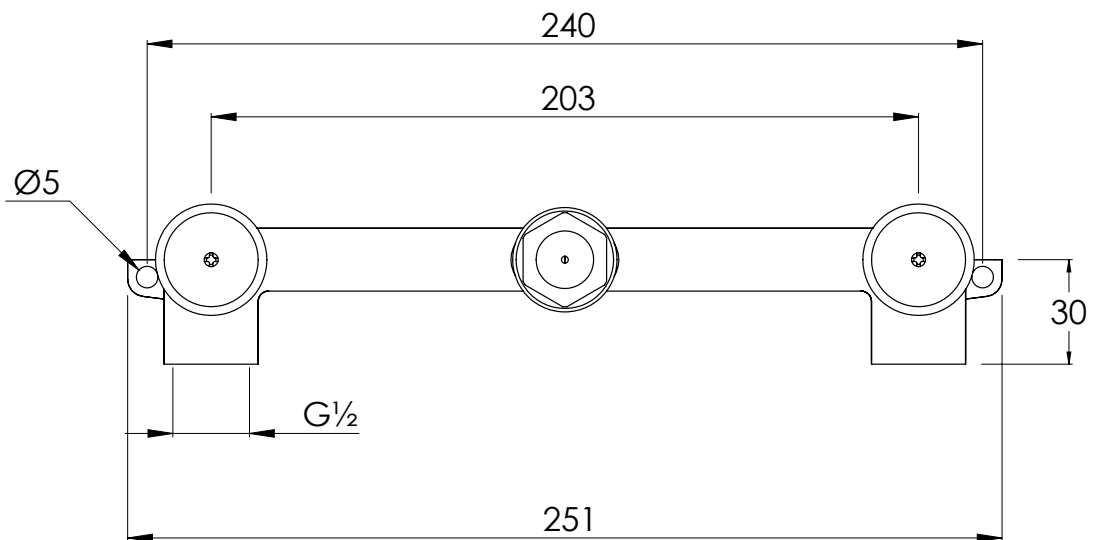

COALBROOK

BA1021

WALL BASIN MIXER WITH 190MM
SPOUT (WITH BOSS)

DATE: 05/01/22

REVISION: A

DIMENSIONS IN MILLIMETRES

WHILST EVERY EFFORT IS MADE TO ENSURE THE ACCURACY OF THESE DATA SHEETS THEY ARE SUBJECT TO CHANGE WITHOUT NOTICE AS PART OF THE COMPANY'S PRODUCT DEVELOPMENT PROCESS

COALBROOK

DO1011

WALL MOUNTED 3 HOLE BASIN
MIXER - 190 SPOUT

DATE: 05/01/22

REVISION: A

DIMENSIONS IN MILLIMETRES

WHILST EVERY EFFORT IS MADE TO ENSURE THE ACCURACY OF THESE DATA SHEETS THEY ARE SUBJECT TO CHANGE WITHOUT NOTICE AS PART OF THE COMPANY'S PRODUCT DEVELOPMENT PROCESS