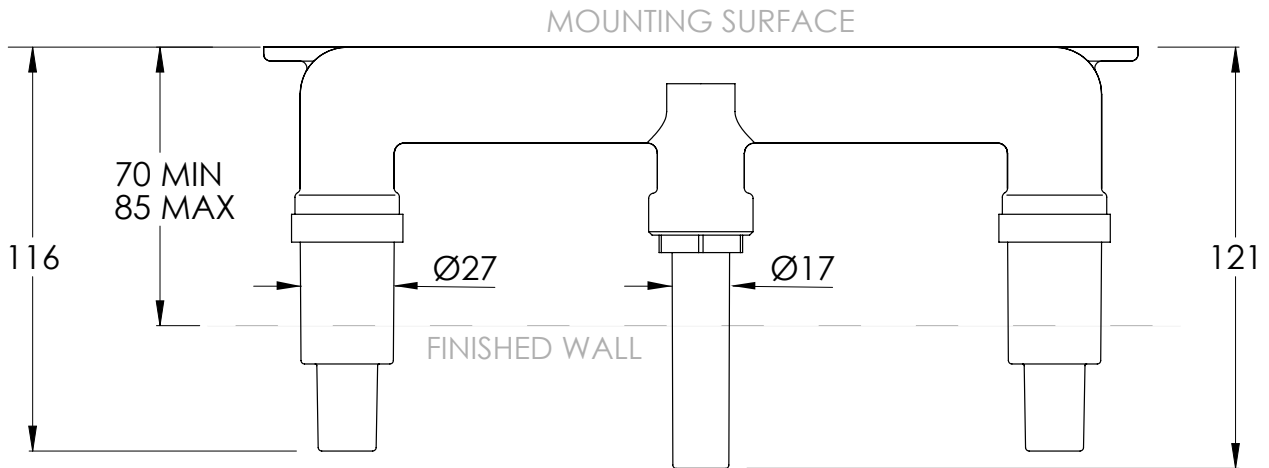

COALBROOK

BA1021

WALL BASIN MIXER WITH 190MM
SPOUT (WITH BOSS)

DATE: 05/01/22

REVISION: A

DIMENSIONS IN MILLIMETRES

WHILST EVERY EFFORT IS MADE TO ENSURE THE ACCURACY OF THESE DATA SHEETS THEY ARE SUBJECT TO CHANGE WITHOUT NOTICE AS PART OF THE COMPANY'S PRODUCT DEVELOPMENT PROCESS

COALBROOK

DO1011

WALL MOUNTED 3 HOLE BASIN
MIXER - 190 SPOUT

DATE: 05/01/22

REVISION: A

DIMENSIONS IN MILLIMETRES

WHILST EVERY EFFORT IS MADE TO ENSURE THE ACCURACY OF THESE DATA SHEETS THEY ARE SUBJECT TO CHANGE WITHOUT NOTICE AS PART OF THE COMPANY'S PRODUCT DEVELOPMENT PROCESS