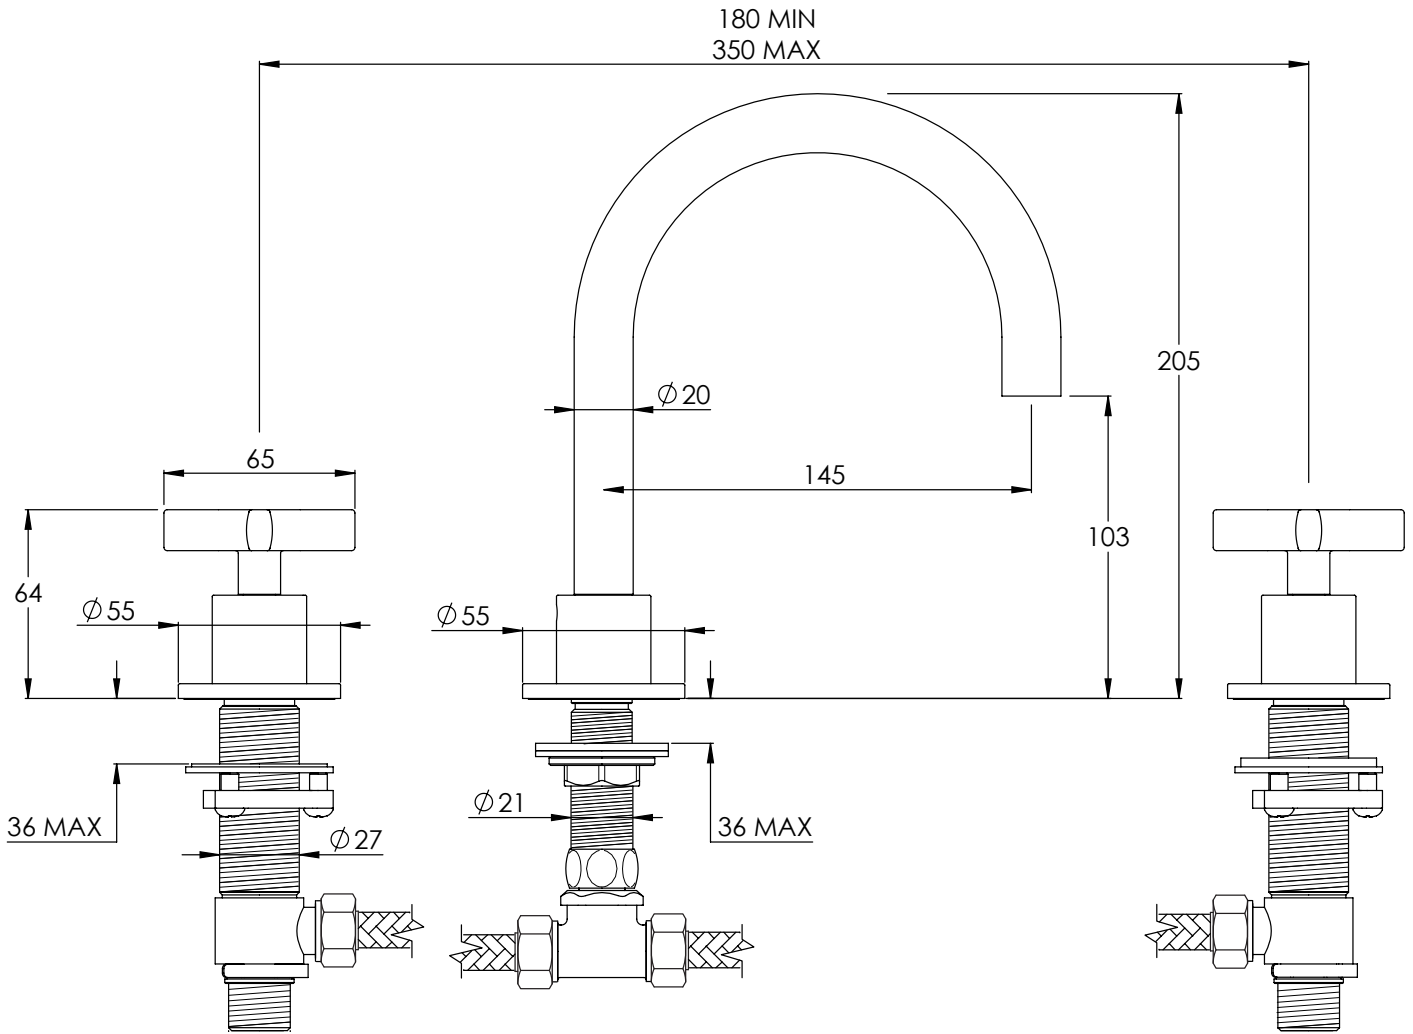

COALBROOK

BA1016

DECK MOUNTED 3 HOLE BASIN
MIXER WITH ROUND SWIVEL SPOUT

DATE: 02/09/21

REVISION: A

DIMENSIONS IN MILLIMETRES

WHILST EVERY EFFORT IS MADE TO ENSURE THE ACCURACY OF THESE DATA SHEETS THEY ARE SUBJECT TO CHANGE WITHOUT NOTICE AS PART OF THE COMPANY'S PRODUCT DEVELOPMENT PROCESS