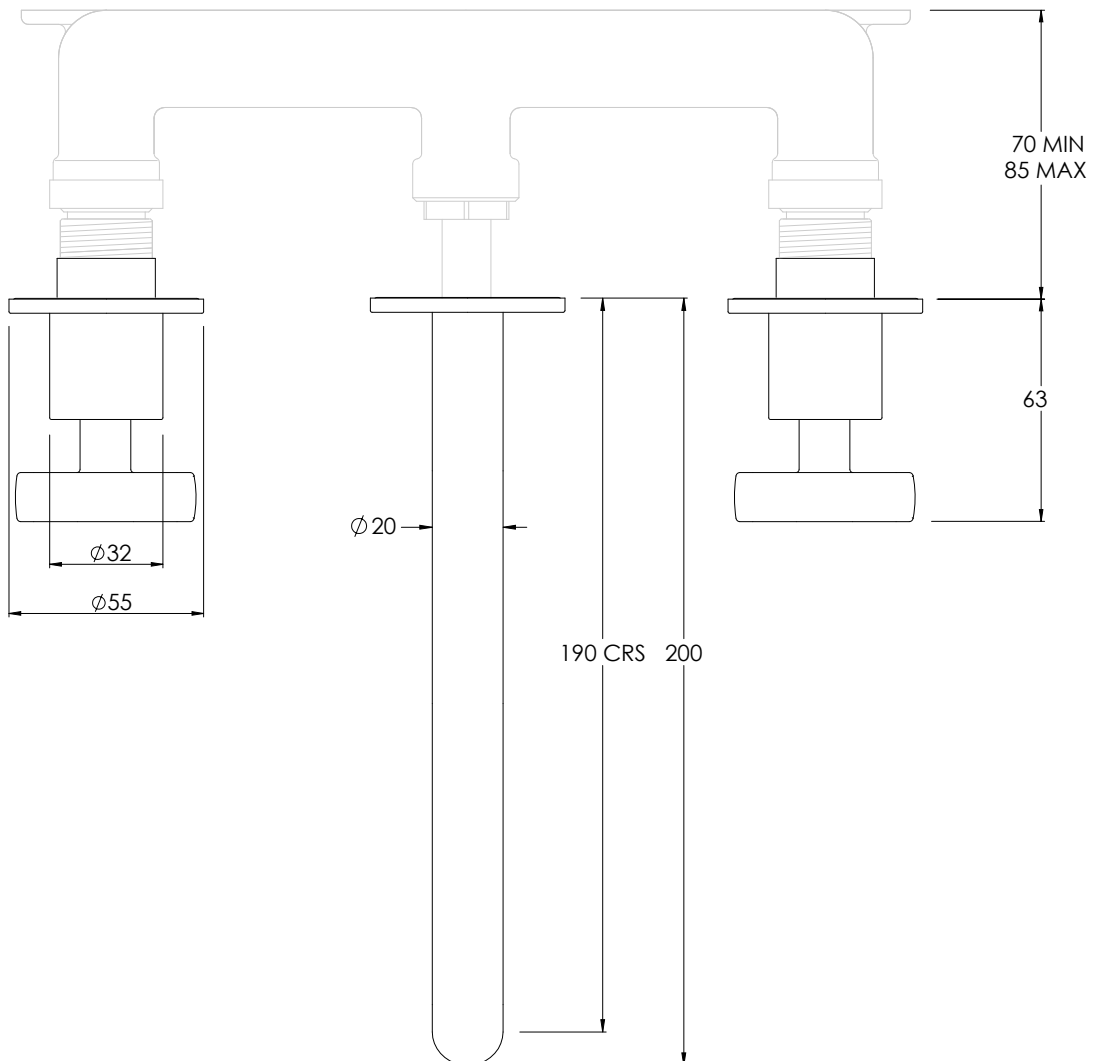

COALBROOK

BA1011

WALL BASIN MIXER WITH 190MM SPOUT

DATE: 05/01/22

REVISION: A

DIMENSIONS IN MILLIMETRES

WHILST EVERY EFFORT IS MADE TO ENSURE THE ACCURACY OF THESE DATA SHEETS THEY ARE SUBJECT TO CHANGE WITHOUT NOTICE AS PART OF THE COMPANY'S PRODUCT DEVELOPMENT PROCESS

COALBROOK

DO1011

WALL MOUNTED 3 HOLE BASIN
MIXER - 190 SPOUT

DATE: 05/01/22

REVISION: A

DIMENSIONS IN MILLIMETRES

WHILST EVERY EFFORT IS MADE TO ENSURE THE ACCURACY OF THESE DATA SHEETS THEY ARE SUBJECT TO CHANGE WITHOUT NOTICE AS PART OF THE COMPANY'S PRODUCT DEVELOPMENT PROCESS