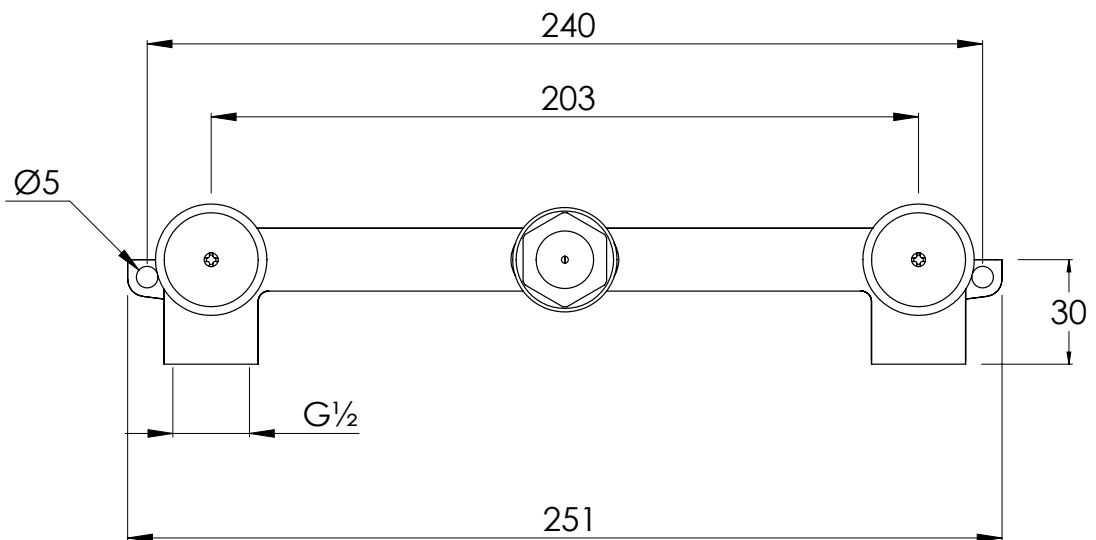

COALBROOK

BA1011

WALL BASIN MIXER WITH 190MM SPOUT

DATE: 05/01/22

REVISION: A

DIMENSIONS IN MILLIMETRES

WHILST EVERY EFFORT IS MADE TO ENSURE THE ACCURACY OF THESE DATA SHEETS THEY ARE SUBJECT TO CHANGE WITHOUT NOTICE AS PART OF THE COMPANY'S PRODUCT DEVELOPMENT PROCESS

COALBROOK

DO1011

WALL MOUNTED 3 HOLE BASIN
MIXER - 190 SPOUT

DATE: 05/01/22

REVISION: A

DIMENSIONS IN MILLIMETRES

WHILST EVERY EFFORT IS MADE TO ENSURE THE ACCURACY OF THESE DATA SHEETS THEY ARE SUBJECT TO CHANGE WITHOUT NOTICE AS PART OF THE COMPANY'S PRODUCT DEVELOPMENT PROCESS