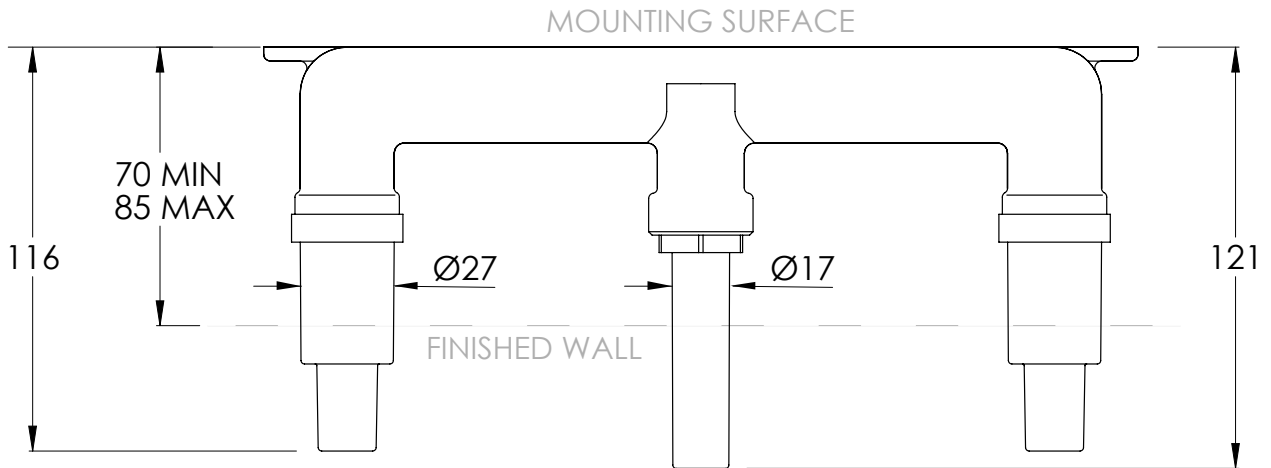

COALBROOK

BA1011

WALL BASIN MIXER WITH 190MM SPOUT

DATE: 05/01/22

REVISION: A

DIMENSIONS IN MILLIMETRES

WHILST EVERY EFFORT IS MADE TO ENSURE THE ACCURACY OF THESE DATA SHEETS THEY ARE SUBJECT TO CHANGE WITHOUT NOTICE AS PART OF THE COMPANY'S PRODUCT DEVELOPMENT PROCESS

COALBROOK

DO1011

WALL MOUNTED 3 HOLE BASIN
MIXER - 190 SPOUT

DATE: 05/01/22

REVISION: A

DIMENSIONS IN MILLIMETRES

WHILST EVERY EFFORT IS MADE TO ENSURE THE ACCURACY OF THESE DATA SHEETS THEY ARE SUBJECT TO CHANGE WITHOUT NOTICE AS PART OF THE COMPANY'S PRODUCT DEVELOPMENT PROCESS