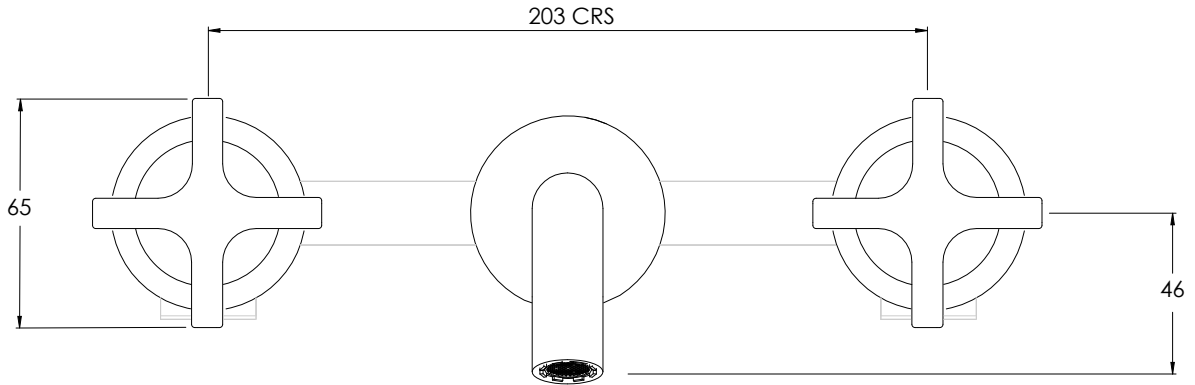

COALBROOK

BA1011

WALL BASIN MIXER WITH 190MM SPOUT

DATE: 05/01/22

REVISION: A

DIMENSIONS IN MILLIMETRES

WHILST EVERY EFFORT IS MADE TO ENSURE THE ACCURACY OF THESE DATA SHEETS THEY ARE SUBJECT TO CHANGE WITHOUT NOTICE AS PART OF THE COMPANY'S PRODUCT DEVELOPMENT PROCESS

COALBROOK

DO1011

WALL MOUNTED 3 HOLE BASIN
MIXER - 190 SPOUT

DATE: 05/01/22

REVISION: A

DIMENSIONS IN MILLIMETRES

WHILST EVERY EFFORT IS MADE TO ENSURE THE ACCURACY OF THESE DATA SHEETS THEY ARE SUBJECT TO CHANGE WITHOUT NOTICE AS PART OF THE COMPANY'S PRODUCT DEVELOPMENT PROCESS