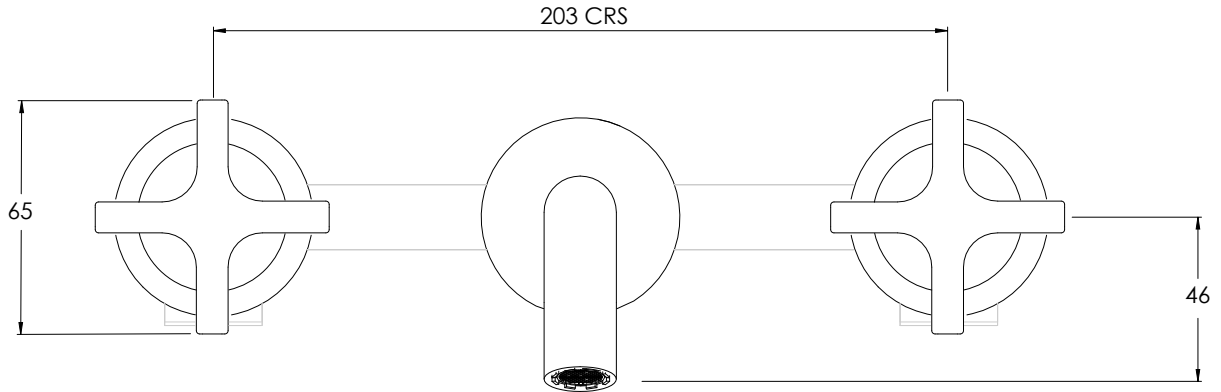

COALBROOK

BA1008

WALL MOUNTED 3 HOLE BASIN
MIXER - TRIM

DATE: 01/09/21

REVISION: A

DIMENSIONS IN MILLIMETRES

WHILST EVERY EFFORT IS MADE TO ENSURE THE ACCURACY OF THESE DATA SHEETS THEY ARE SUBJECT TO CHANGE WITHOUT NOTICE AS PART OF THE COMPANY'S PRODUCT DEVELOPMENT PROCESS

COALBROOK

C01301

3TH WALL MOUNTED BASIN MIXER
ROUGH

DATE: 06/10/21

REVISION: A

DIMENSIONS IN MILLIMETRES

WHILST EVERY EFFORT IS MADE TO ENSURE THE ACCURACY OF THESE DATA SHEETS THEY ARE SUBJECT TO CHANGE WITHOUT NOTICE AS PART OF THE COMPANY'S PRODUCT DEVELOPMENT PROCESS