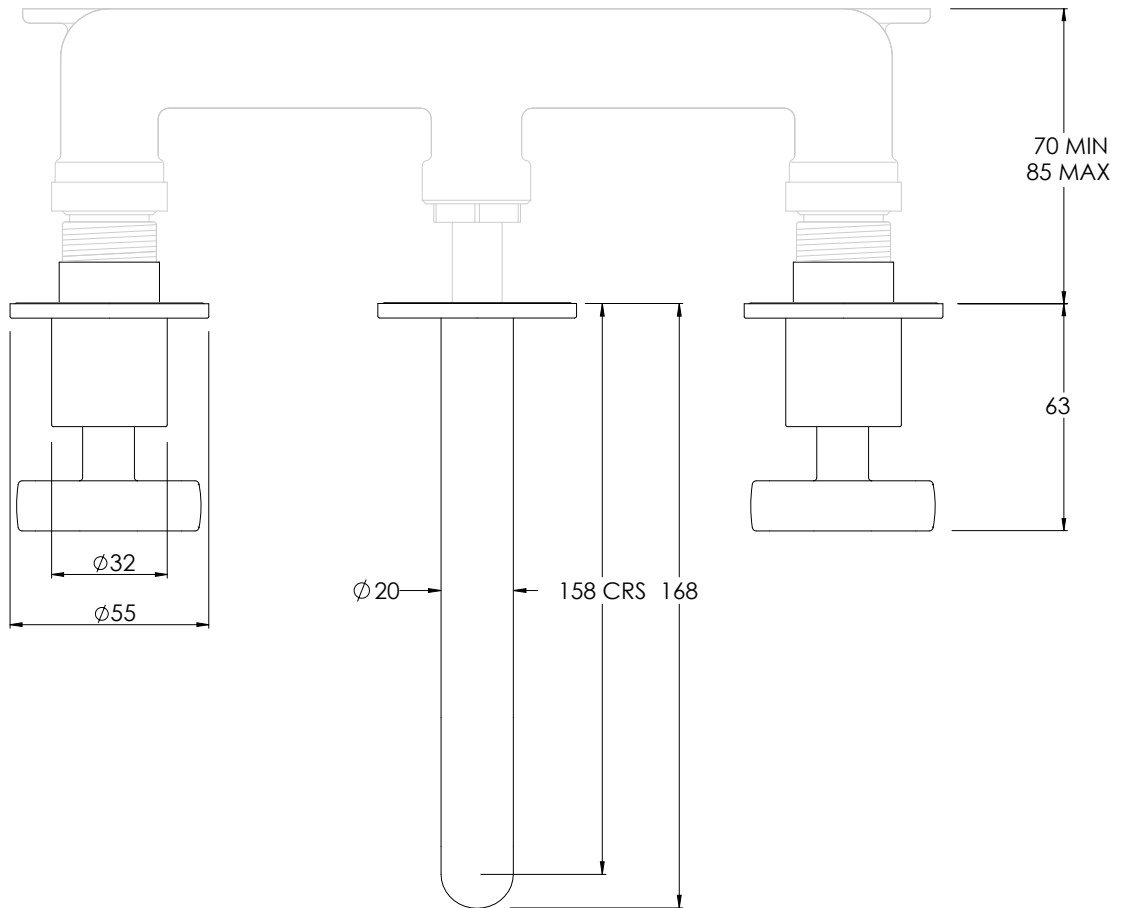

COALBROOK

BA1008

WALL MOUNTED 3 HOLE BASIN
MIXER - TRIM

DATE: 01/09/21

REVISION: A

DIMENSIONS IN MILLIMETRES

WHILST EVERY EFFORT IS MADE TO ENSURE THE ACCURACY OF THESE DATA SHEETS THEY ARE SUBJECT TO CHANGE WITHOUT NOTICE AS PART OF THE COMPANY'S PRODUCT DEVELOPMENT PROCESS

COALBROOK

C01301

3TH WALL MOUNTED BASIN MIXER
ROUGH

DATE: 06/10/21

REVISION: A

DIMENSIONS IN MILLIMETRES

WHILST EVERY EFFORT IS MADE TO ENSURE THE ACCURACY OF THESE DATA SHEETS THEY ARE SUBJECT TO CHANGE WITHOUT NOTICE AS PART OF THE COMPANY'S PRODUCT DEVELOPMENT PROCESS