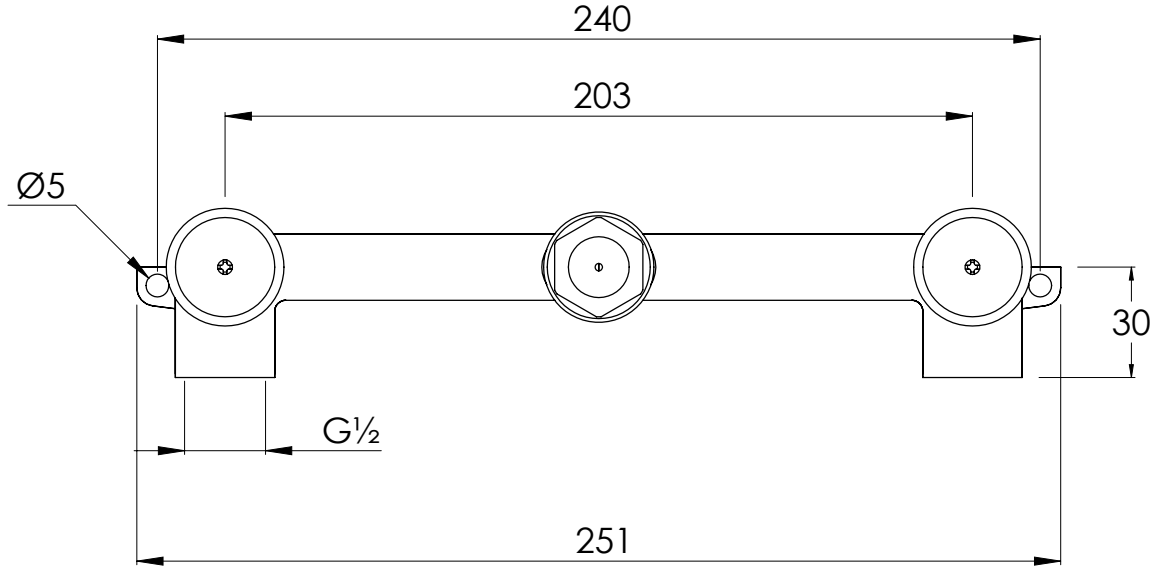

COALBROOK

BA1008

WALL MOUNTED 3 HOLE BASIN
MIXER - TRIM

DATE: 01/09/21

REVISION: A

DIMENSIONS IN MILLIMETRES

WHILST EVERY EFFORT IS MADE TO ENSURE THE ACCURACY OF THESE DATA SHEETS THEY ARE SUBJECT TO CHANGE WITHOUT NOTICE AS PART OF THE COMPANY'S PRODUCT DEVELOPMENT PROCESS

COALBROOK

C01301

3TH WALL MOUNTED BASIN MIXER
ROUGH

DATE: 06/10/21

REVISION: A

DIMENSIONS IN MILLIMETRES

WHILST EVERY EFFORT IS MADE TO ENSURE THE ACCURACY OF THESE DATA SHEETS THEY ARE SUBJECT TO CHANGE WITHOUT NOTICE AS PART OF THE COMPANY'S PRODUCT DEVELOPMENT PROCESS