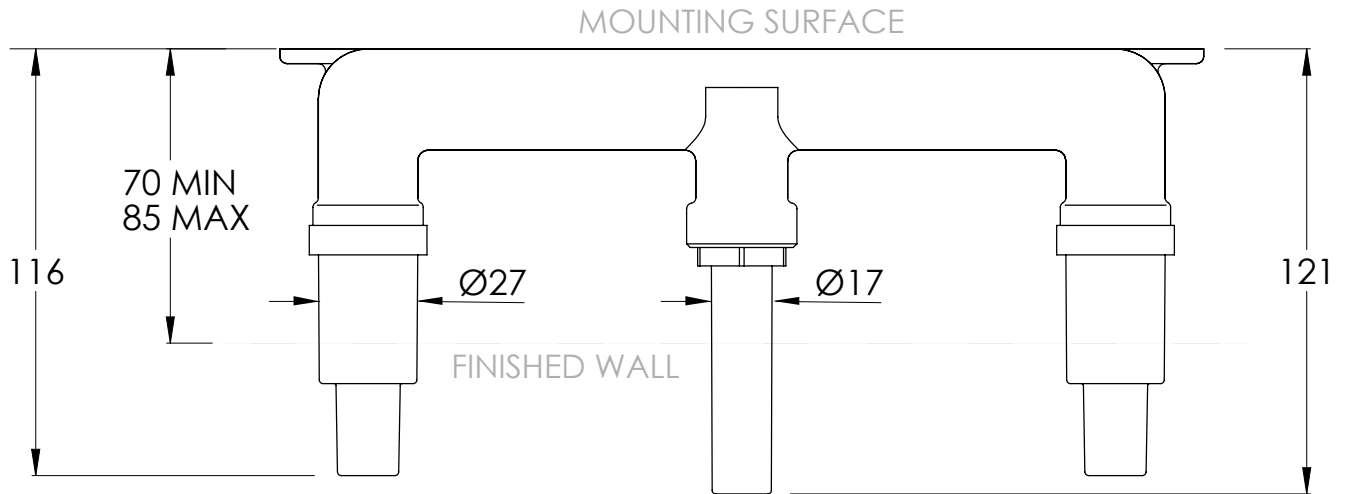

COALBROOK

BA1008

WALL MOUNTED 3 HOLE BASIN
MIXER - TRIM

DATE: 01/09/21

REVISION: A

DIMENSIONS IN MILLIMETRES

WHILST EVERY EFFORT IS MADE TO ENSURE THE ACCURACY OF THESE DATA SHEETS THEY ARE SUBJECT TO CHANGE WITHOUT NOTICE AS PART OF THE COMPANY'S PRODUCT DEVELOPMENT PROCESS

COALBROOK

C01301

3TH WALL MOUNTED BASIN MIXER
ROUGH

DATE: 06/10/21

REVISION: A

DIMENSIONS IN MILLIMETRES

WHILST EVERY EFFORT IS MADE TO ENSURE THE ACCURACY OF THESE DATA SHEETS THEY ARE SUBJECT TO CHANGE WITHOUT NOTICE AS PART OF THE COMPANY'S PRODUCT DEVELOPMENT PROCESS