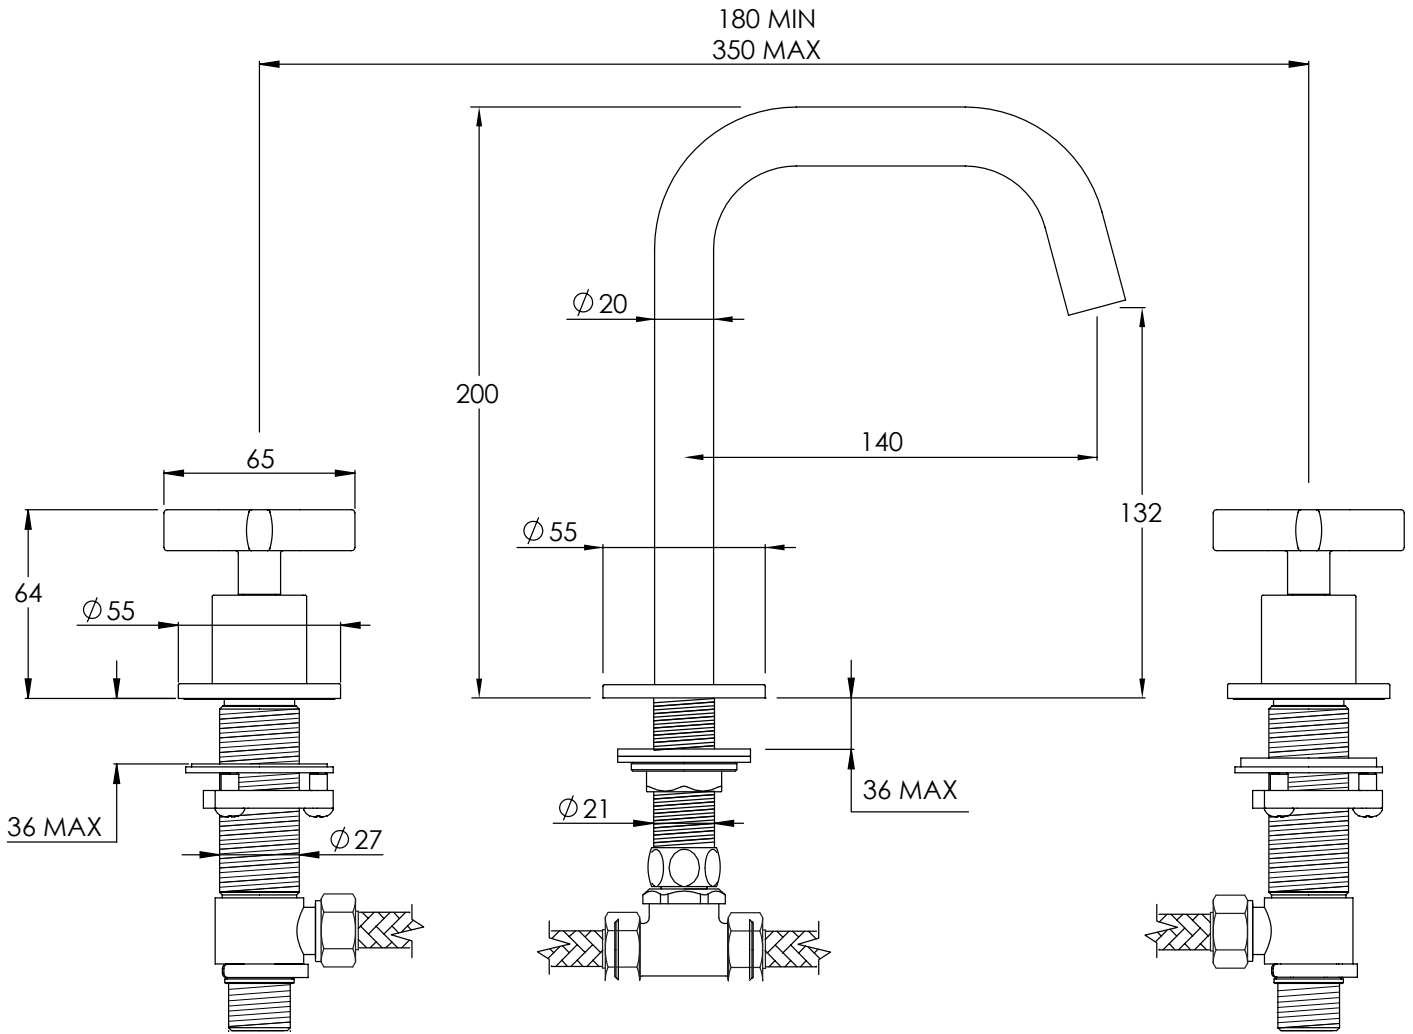

COALBROOK

BA1005

DECK MOUNTED 3 HOLE BASIN  
MIXER WITH ANGULAR SPOUT

DATE: 02/09/21

REVISION: A

DIMENSIONS IN MILLIMETRES

WHILST EVERY EFFORT IS MADE TO ENSURE THE ACCURACY OF THESE DATA SHEETS THEY ARE SUBJECT TO CHANGE WITHOUT NOTICE AS PART OF THE COMPANY'S PRODUCT DEVELOPMENT PROCESS