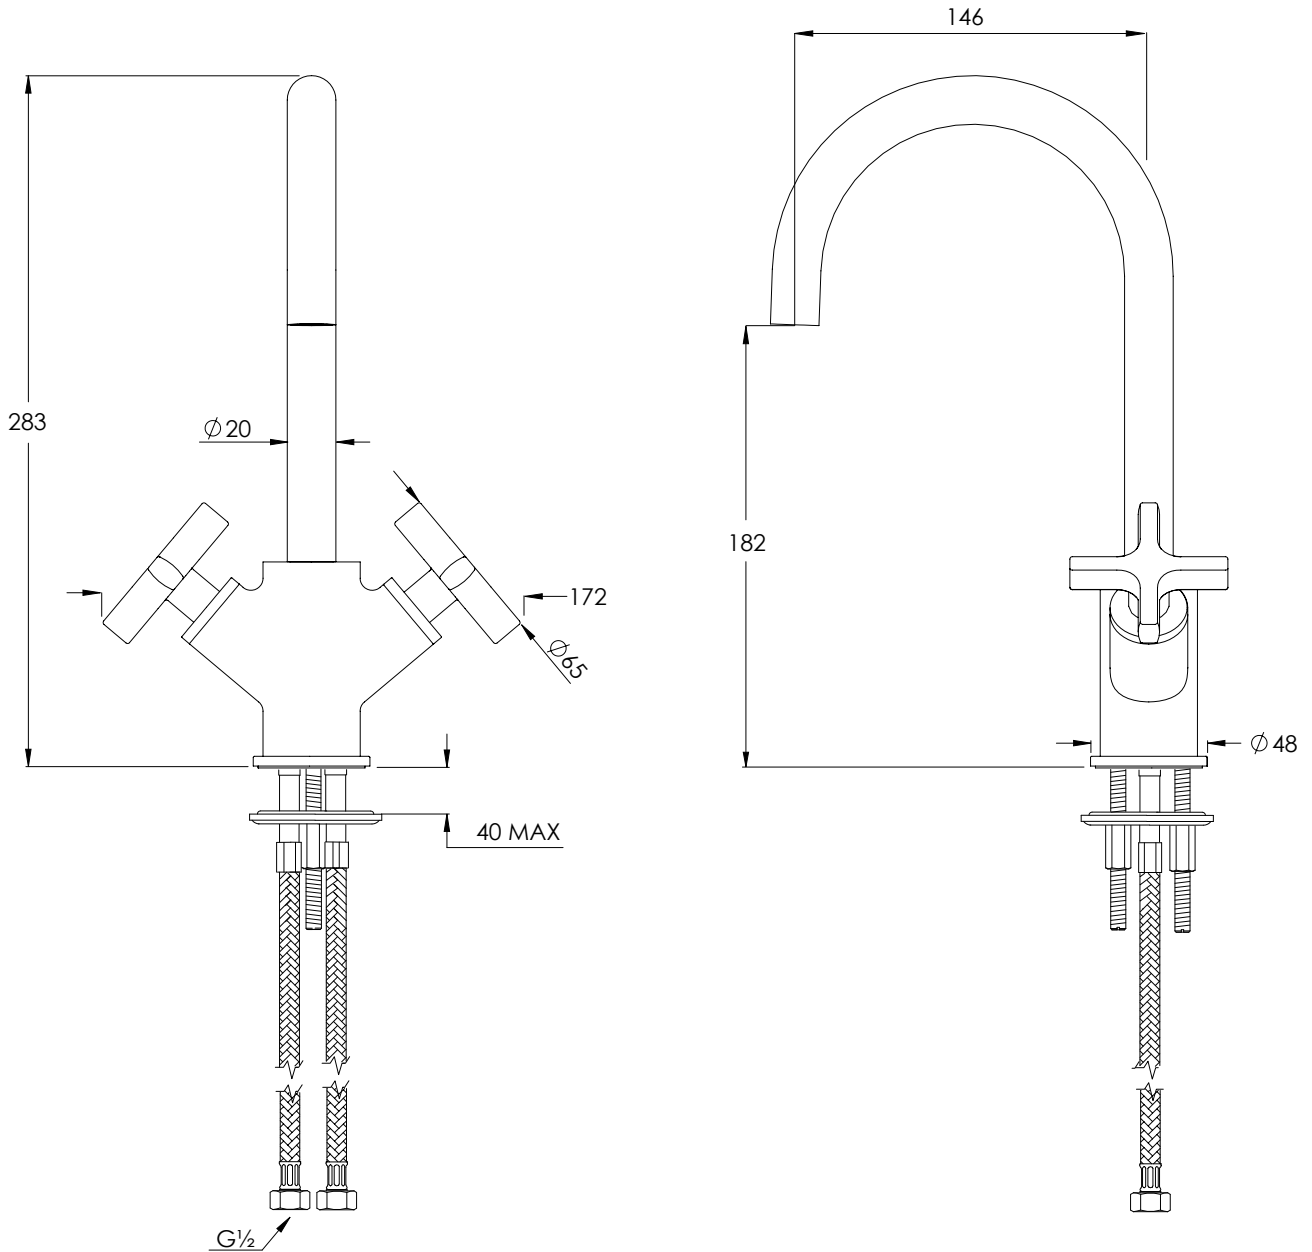

COALBROOK

BA1002

BANK BASIN MIXER WITH SWIVEL SPOUT

DATE: 23/02/2024

REVISION: A

DIMENSIONS IN MILLIMETRES

WHILST EVERY EFFORT IS MADE TO ENSURE THE ACCURACY OF THESE DATA SHEETS THEY ARE SUBJECT TO CHANGE WITHOUT NOTICE AS PART OF THE COMPANY'S PRODUCT DEVELOPMENT PROCESS