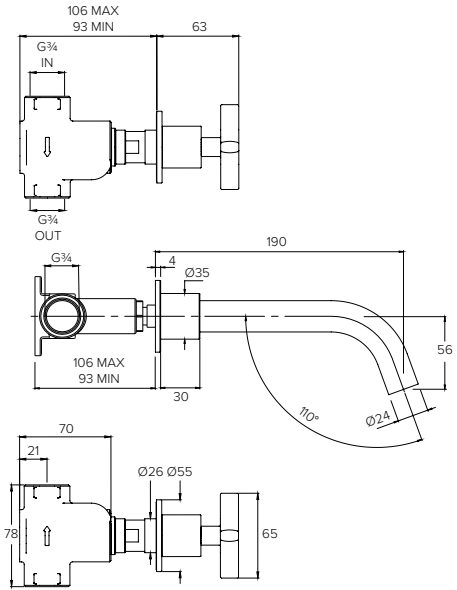

BANK BA2005

3TH WALL MOUNTED BATH FILLER WITH BOSS (190mm SPOUT)

Water pressure BAR	0.5	1.0	2.0	3.0	4.0	5.0
Outlets LITRES/MIN	11.8	19.9	28.2	35.2	40.8	45.0