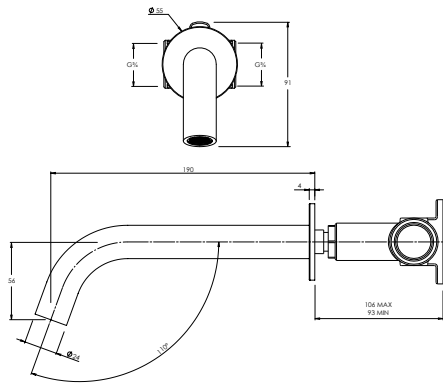

DOMO FLOW RATES & DIMENSIONS

DOMO DO2003

WALL MOUNTED BATH SPOUT (190MM) - INCLUDES ROUGH

Water pressure BAR	0.5	1.0	2.0	3.0	4.0	5.0
Outlets LITRES/MIN	11.8	19.9	28.2	35.2	40.8	45.0