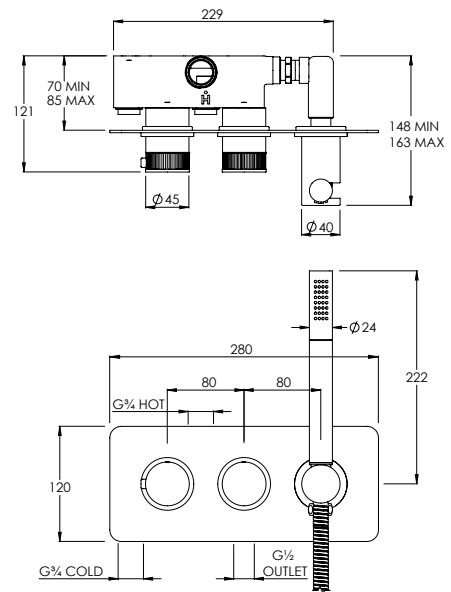

DECCA DC3002

CONCEALED SHOWER VALVE TRIMSET
2 OUTLET

Water pressure BAR	0.5	1.0	2.0	3.0	4.0	5.0
Outlets LITRES/MIN	10.7	16.0	23.9	29.0	33.2	38.0