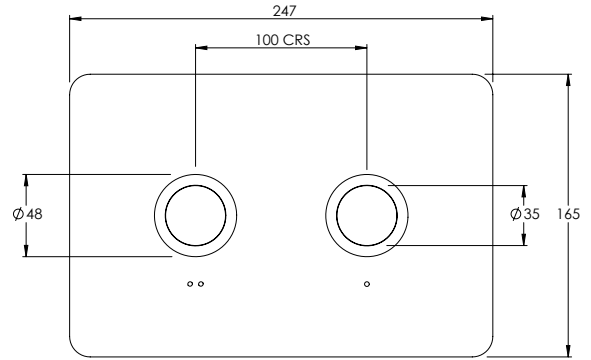

ACCESSORIES DIMENSIONS

FLUSHPLATE (MAJOR/MINOR)

CO7020

FLUSHPLATE (DOTS)

CO7021

10 - 29mm FURNITURE

29 - 48mm FURNITURE

FLUSH BUTTON