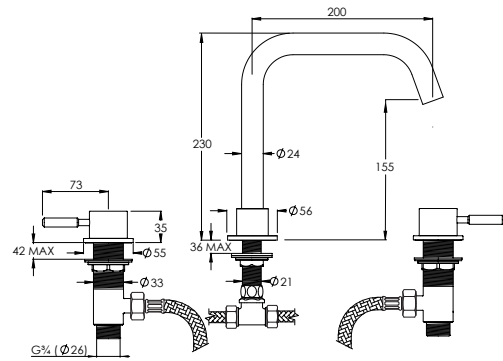

DOMO DO2006

3TH DECK MOUNTED BATH FILLER SWIVEL SPOUT

Water pressure BAR	0.5	1.0	2.0	3.0	4.0	5.0
Outlets LITRES/MIN	12.1	16.9	24.4	31.1	35.3	-