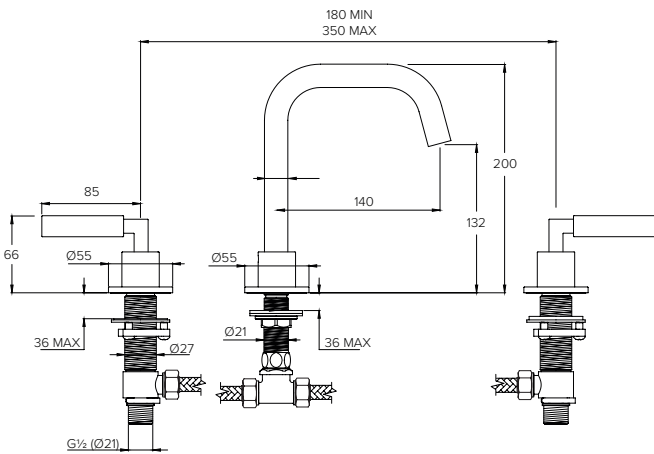

3TH DECK MOUNTED BASIN MIXER ROUND FIXED SPOUT

Water pressure BAR	0.5	1.0	2.0	3.0	4.0	5.0
Outlets LITRES/MIN	5.7	7.8	11.4	13.9	16.1	18.1

ZURICH ZU1015