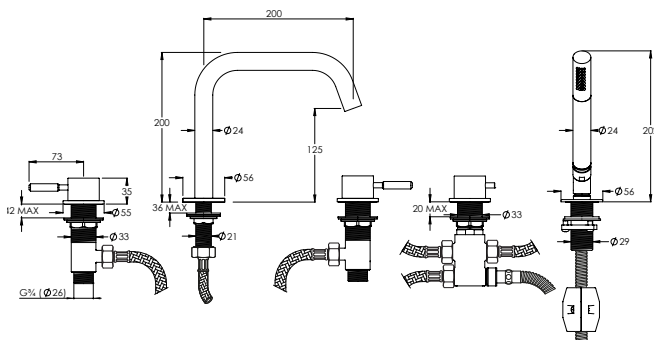

DOMO DO2000

5TH DECK MOUNTED BATH FILLER WITH PULL OUT HANDSPRAY

Water pressure BAR	0.5	1.0	2.0	3.0	4.0	5.0
Spout LITRES/MIN	12.1	16.9	24.4	31.1	35.3	-
Hand Shower LITRES/MIN	4.7	6.9	10.2	13.0	15.7	18.7