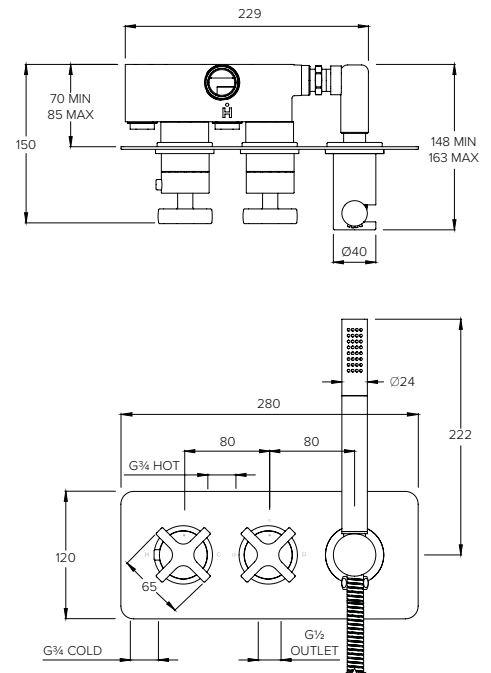

BANK BA3101

2 OUTLET SHOWER VALVE WITH HANDSPRAY***

Water pressure BAR	0.5	1.0	2.0	3.0	4.0	5.0
Outlet (Shower Hose) LITRES/MIN	10.7	16.0	23.9	29.0	33.2	38.0
Outlet (Handshower) LITRES/MIN	9.2	10.4	16.0	19.8		

*** separate rough **CO3101** required for 3TH wall mounted basin mixers