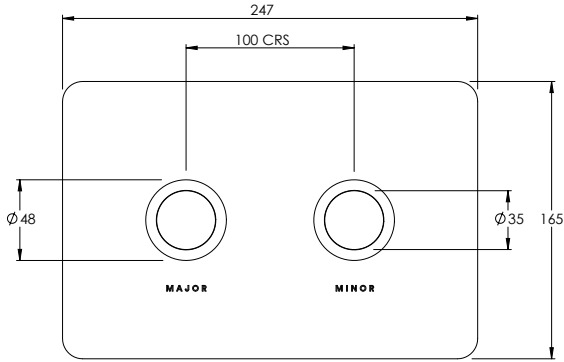

ACCESSORIES DIMENSIONS

FLUSHPLATE (MAJOR/MINOR)

CO7020

FLUSHPLATE (DOTS)

CO7021

10 - 29mm FURNITURE

29 - 48mm FURNITURE

FLUSH BUTTON