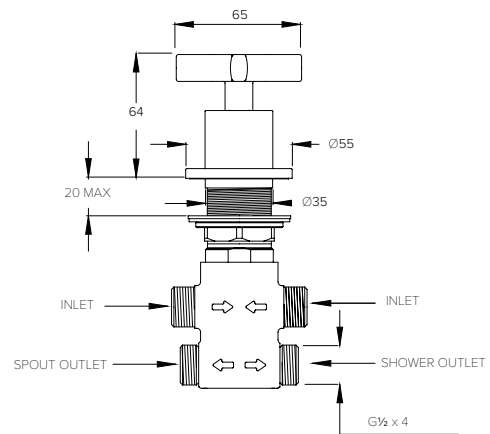

BANK BA2112

DECK MOUNTED ON/OFF VALVES (PAIR)

Water pressure BAR	0.5	1.0	2.0	3.0	4.0	5.0
Outlets LITRES/MIN	15.1	22.1	31.3	39	40.3	44.9

BANK BA2113

DECK MOUNTED 2-WAY DIVERTER

Water pressure BAR	0.5	1.0	2.0	3.0	4.0	5.0
Outlet 1 LITRES/MIN	18.2	24.7	34.7	43	49.5	55.5
Outlet 2 LITRES/MIN	13.9	20.2	28.3	35.1	40.9	45.9