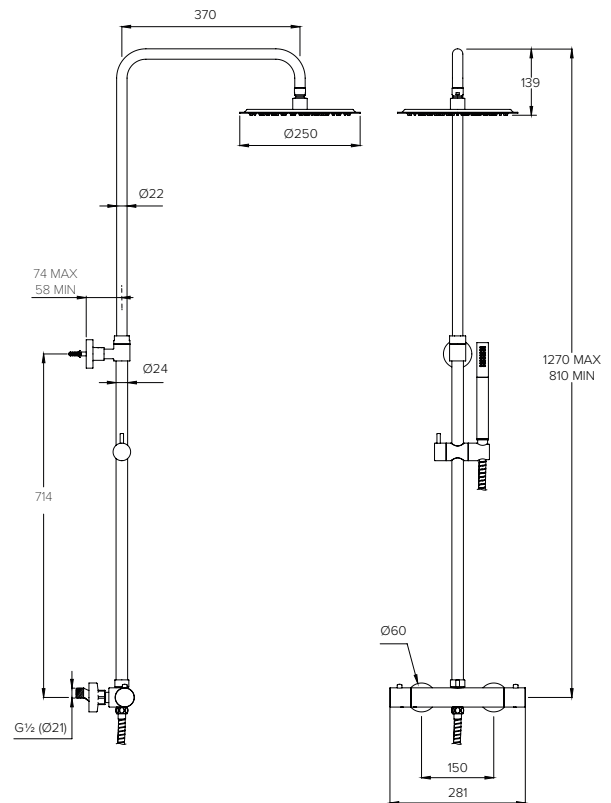

**MULTIFUNCTION SHOWER SYSTEM WITH 250MM
FIXED HEAD & SLIDE RAIL**

C03000

Water pressure BAR	0.5	1.0	2.0	3.0	4.0	5.0
Outlet (Shower Hose) LITRES/MIN	7.3	10.7	16.0	19.9	23.3	26.1
Outlet (Handshower) LITRES/MIN	7.5	10.5	15.5	19.3	22.6	25.3