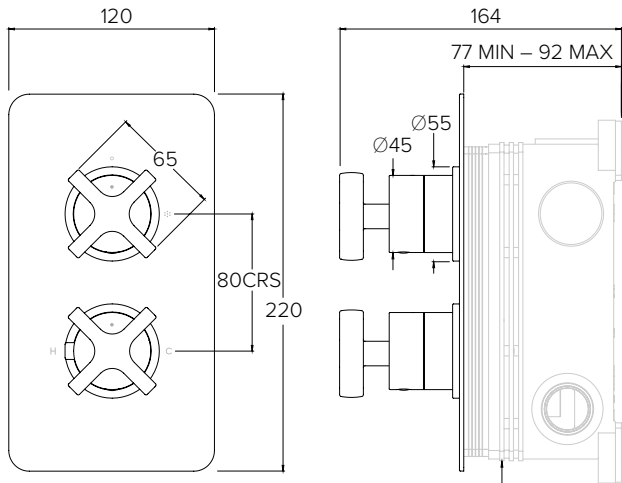

BANK FLOW RATES & DIMENSIONS

SEE DRAWING CO3001 – 1 OUTLET C-BOX