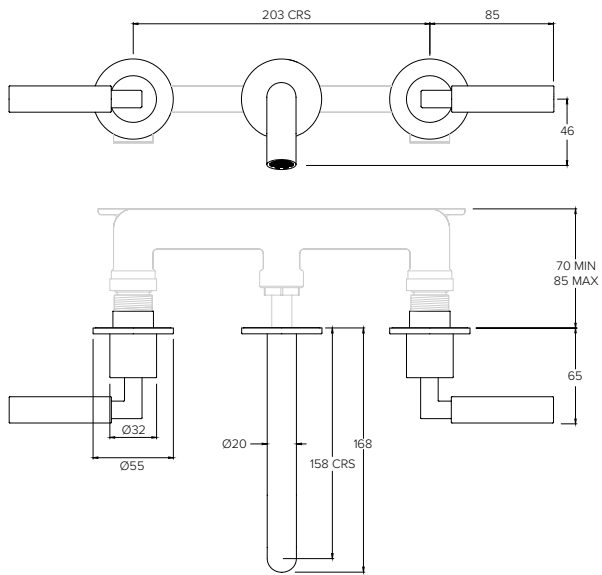

ZURICH FLOW RATES & DIMENSIONS

ZURICH ZU1008

3TH WALL MOUNTED BASIN MIXER (165mm SPOUT)**

Water pressure BAR	0.5	1.0	2.0	3.0	4.0	5.0
Outlets LITRES/MIN	5.9	8.3	11.7	14.1	16.4	18.3