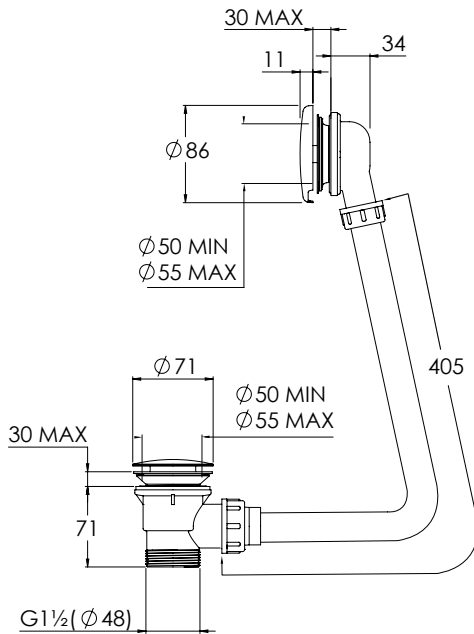

C05000

Water pressure BAR	0.5	1.0	2.0	3.0	4.0	5.0
Outlets LITRES/MIN	18.6	26.1	36.6	41.4	44.3	49.6

C05003

Water pressure BAR	0.5	1.0	2.0	3.0	4.0	5.0
Outlets LITRES/MIN	4.7	6.9	10.2	13.0	15.7	18.7

BATH OVERFLOW