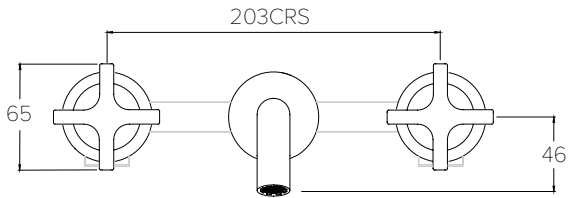

BANK FLOW RATES & DIMENSIONS

BANK BA1008

3TH WALL MOUNTED BASIN MIXER (165mm SPOUT)**

Water pressure BAR	0.5	1.0	2.0	3.0	4.0	5.0
Outlets LITRES/MIN	5.9	8.3	11.7	14.1	16.4	18.3