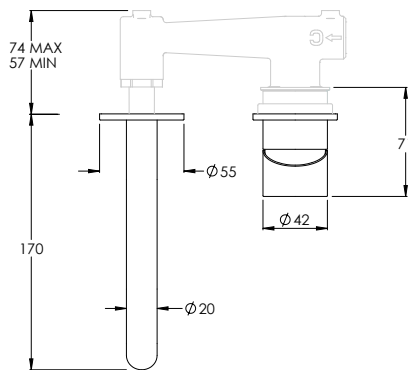

DOMO DO1007 DECCA DC1007

2TH WALL MOUNTED BASIN MIXER*

Water pressure BAR	0.5	1.0	2.0	3.0	4.0	5.0
Outlets LITRES/MIN	5.5	7.6	10.9	13.3	15.5	17.4