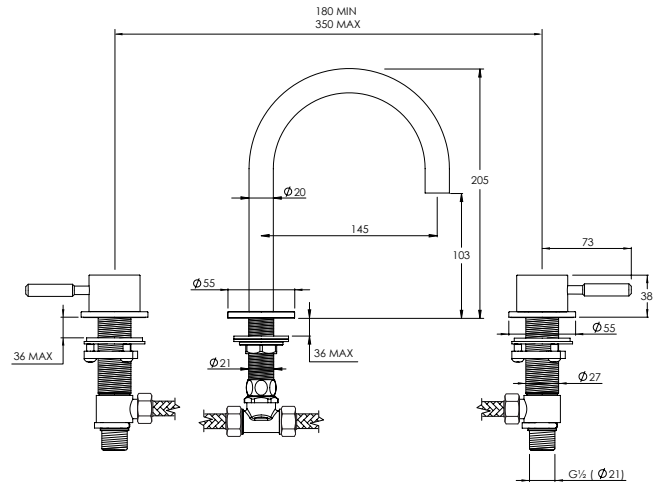

DOMO DO1005

3TH DECK MOUNTED BASIN MIXER ANGLED FIXED SPOUT

Water pressure BAR	0.5	1.0	2.0	3.0	4.0	5.0
Outlets LITRES/MIN	6.0	8.3	11.8	14.4	16.6	18.6

DOMO DO1006

3TH DECK MOUNTED BASIN MIXER ROUND FIXED SPOUT

Water pressure BAR	0.5	1.0	2.0	3.0	4.0	5.0
Outlets LITRES/MIN	5.7	7.8	11.4	13.9	16.1	18.1