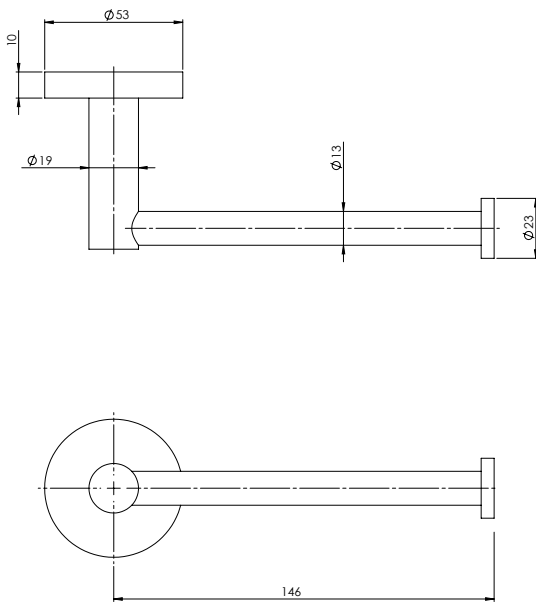

PAPER HOLDER

D07002