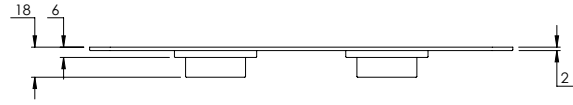

ACCESSORIES DIMENSIONS

FLUSHPLATE (MAJOR/MINOR)

CO7020

FLUSHPLATE (DOTS)

CO7021

10 - 29mm FURNITURE

29 - 48mm FURNITURE

FLUSH BUTTON