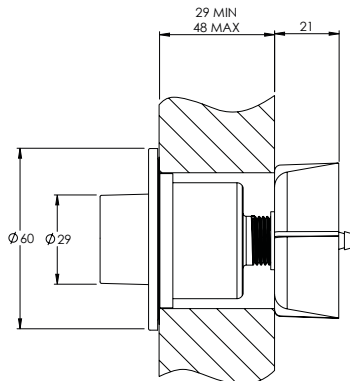

ACCESSORIES DIMENSIONS

FLUSHPLATE (MAJOR/MINOR)

CO7020

FLUSHPLATE (DOTS)

CO7021

10 - 29mm FURNITURE

29 - 48mm FURNITURE

FLUSH BUTTON