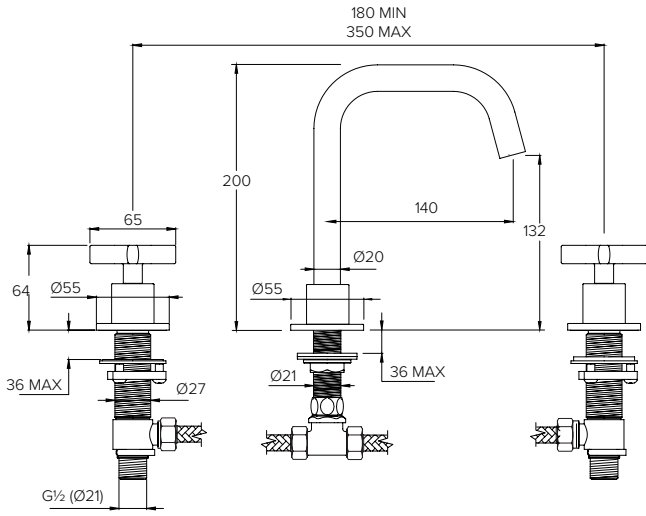

BANK FLOW RATES & DIMENSIONS

BANK BA1005

3TH DECK MOUNTED BASIN MIXER WITH ANGLE FIXED SPOUT

Water pressure BAR	0.5	1.0	2.0	3.0	4.0	5.0
Outlets LITRES/MIN	6.0	8.3	11.8	14.4	16.6	18.6