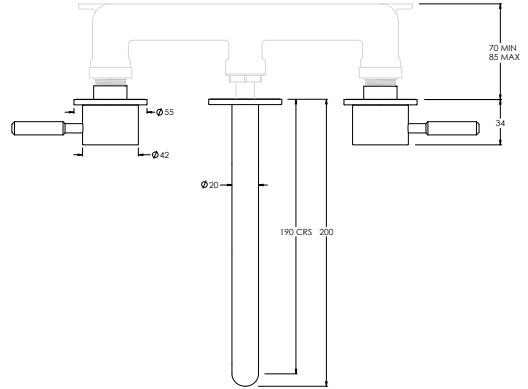

DOMO DO1011

3TH WALL MOUNTED BASIN MIXER (190MM SPOUT)**

Water pressure BAR	0.5	1.0	2.0	3.0	4.0	5.0
Outlets LITRES/MIN	5.9	8.3	11.7	14.1	16.4	18.3