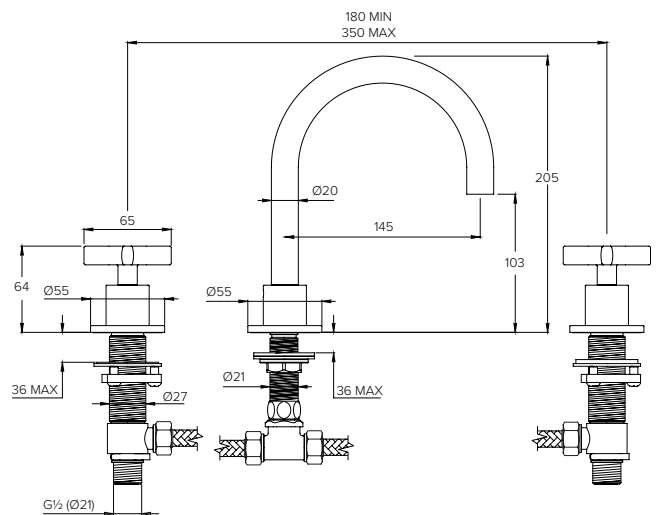

BANK BA1016

3TH DECK MOUNTED BASIN MIXER ROUND SWIVEL SPOUT

Water pressure BAR	0.5	1.0	2.0	3.0	4.0	5.0
Outlets LITRES/MIN	5.7	7.8	11.4	13.9	16.1	18.1