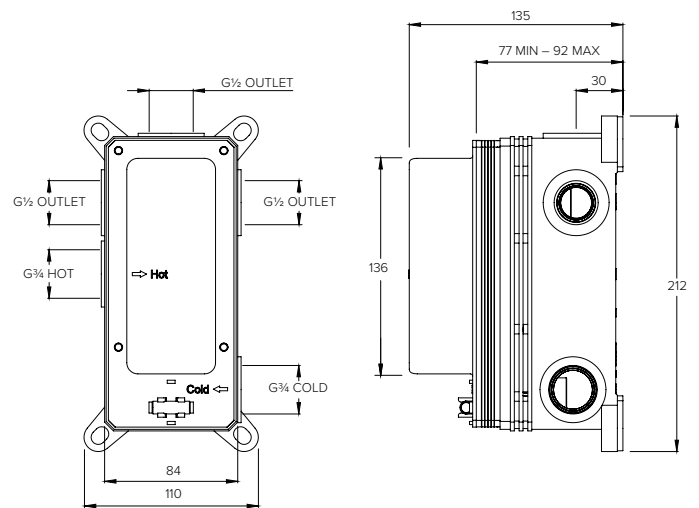

1 OUTLET C-BOX

CO3001

Water pressure BAR	0.5	1.0	2.0	3.0	4.0	5.0
Outlet (Shower Hose) LITRES/MIN	11.1	16.4	23.4	29.3	33.0	37.2