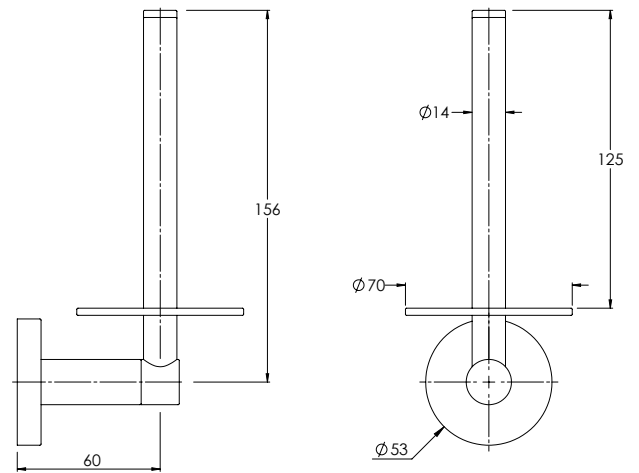

SPARE PAPER HOLDER

D07010