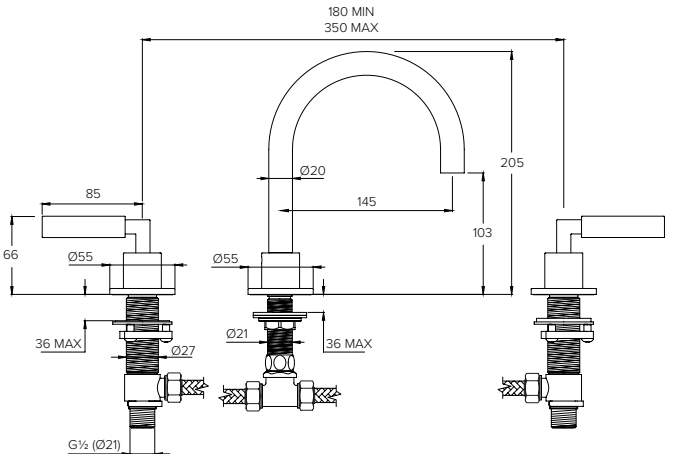

3TH DECK MOUNTED BASIN MIXER ROUND FIXED SPOUT

Water pressure BAR	0.5	1.0	2.0	3.0	4.0	5.0
Outlets LITRES/MIN	5.7	7.8	11.4	13.9	16.1	18.1

ZURICH ZU1015