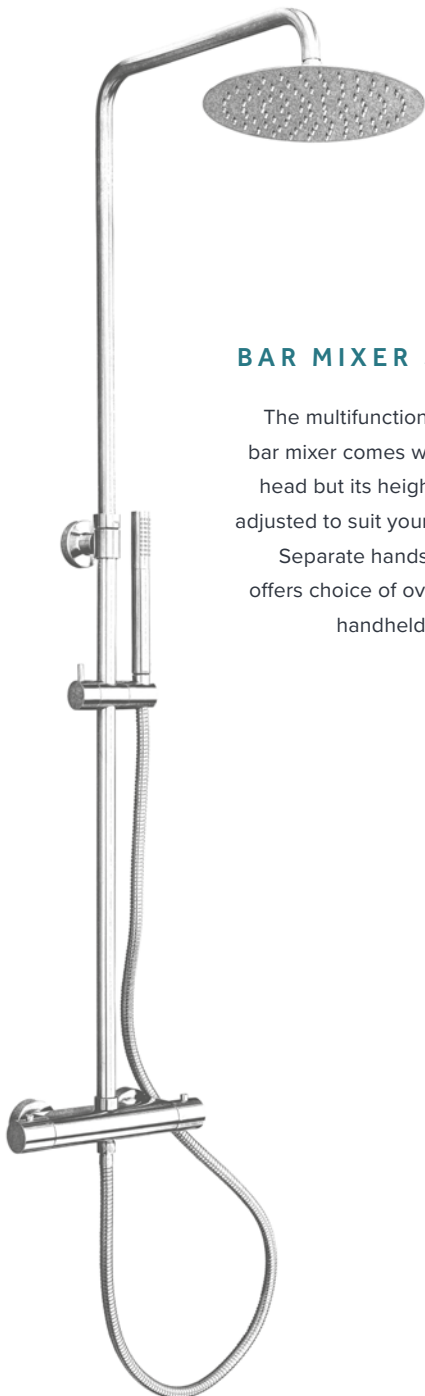

FIXED OR SWIVEL?

Fixed or swivel spouts are available across some of our basin and bath mixers. The swivel option allows you to move the spout up to 180°.

WALL MOUNTED

Wall mounted basin mixers are mounted to the wall to give a streamlined, minimalist look.

When choosing a wall mounted basin mixer it is important to check your basin is compatible and that the spout projection is sufficient.

2 TAP HOLE (2TH)

The two hole basin mixer allows you to select the perfect temperature with one hand. The lever is always on the right hand side.

BAR MIXER SYSTEM

The multifunction shower bar mixer comes with a fixed head but its height can be adjusted to suit your bathroom.

Separate handshower offers choice of overhead or handheld.

Fixed shower heads can be wall or ceiling mounted with varying size showerheads.