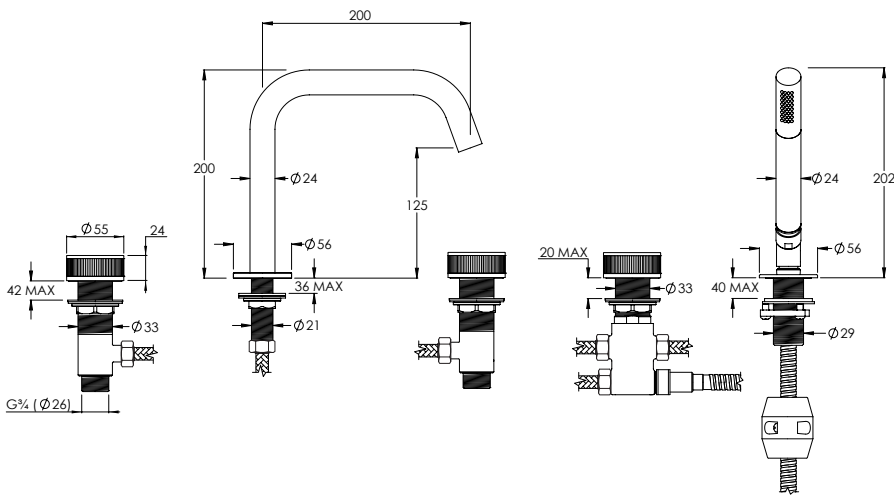

DECCA DC2000

5 HOLE DECK MOUNTED BATH FILLER WITH PULL OUT HANDSPRAY

Water pressure BAR	0.5	1.0	2.0	3.0	4.0	5.0
Spout LITRES/MIN	12.1	16.9	24.4	31.1	35.3	-
Hand Shower LITRES/MIN	4.7	6.9	10.2	13.0	15.7	18.7