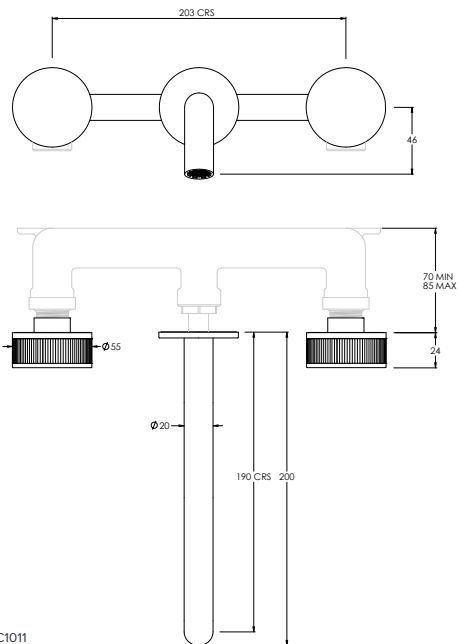

DECCA DC1011

3TH WALL MOUNTED BASIN MIXER (190mm SPOUT)**

Water pressure BAR	0.5	1.0	2.0	3.0	4.0	5.0
Outlets LITRES/MIN	5.9	8.3	11.7	14.1	16.4	18.3