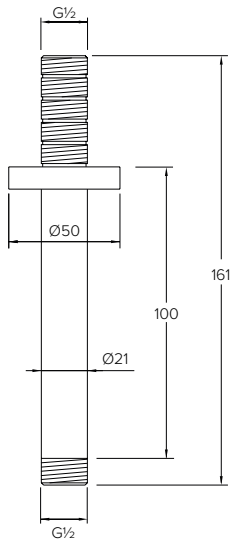

100mm CEILING ARM

C04007