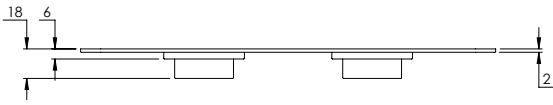

ACCESSORIES DIMENSIONS

FLUSHPLATE (MAJOR/MINOR)

CO7020

FLUSHPLATE (DOTS)

CO7021

10 - 29mm FURNITURE

29 - 48mm FURNITURE

FLUSH BUTTON