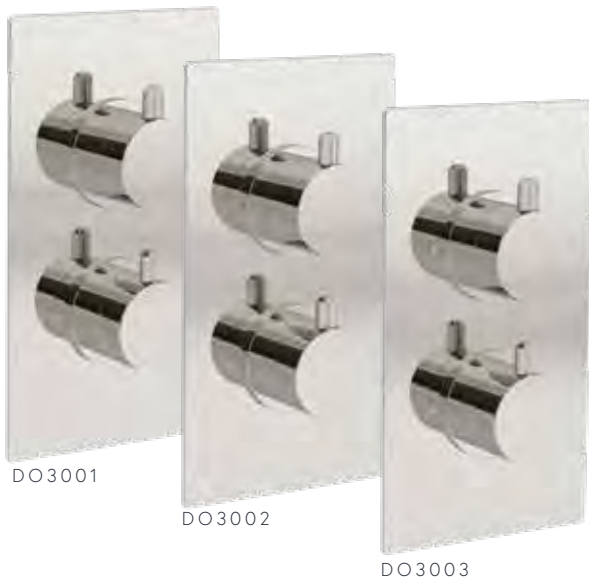

Concealed Shower Valve
Available in 1, 2 & 3 Outlet*

DO3001 | DO3002 | DO3003

CP..... £186 | £221 | £255
BB BN GM ... £255 | £290 | £325

*C-BOX NOT INCLUDED
DO3001, 3002 & 3003 REQUIRE A SEPARATE
C-BOX TO BE ORDERED FOR INSTALLATION.
SEE PAGE 68