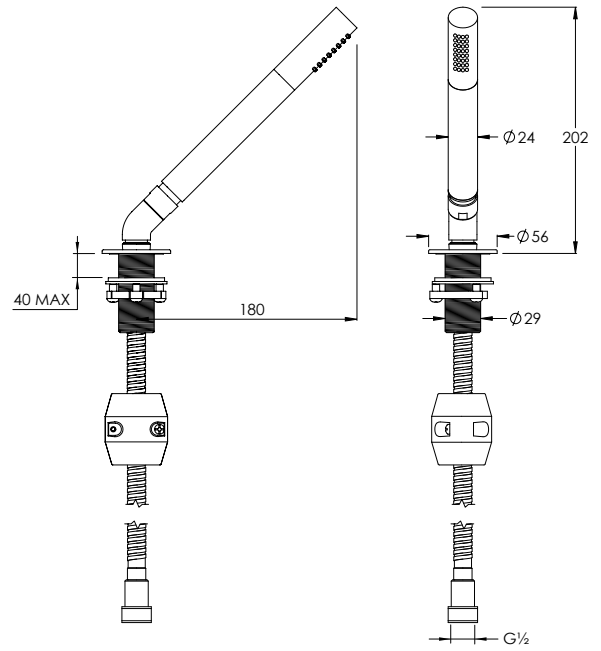

PULL OUT HANDSHOWER, HOSE & HOLSTER

BATH FLOW RATES & DIMENSIONS

BATH OVERFLOW FILLER