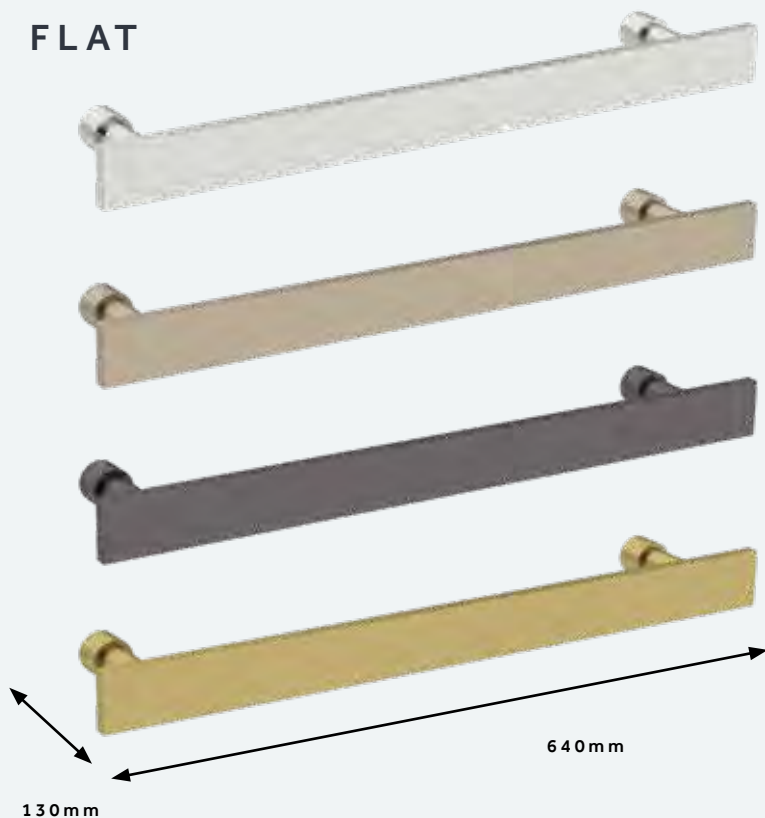

ROUND

Round Towel Rail (per rail)

CO8001

CP.....	£240
BB BN GM	£300

FLAT

Flat Towel Rail (per rail)

CO8002

CP.....	£300
BB BN GM	£360