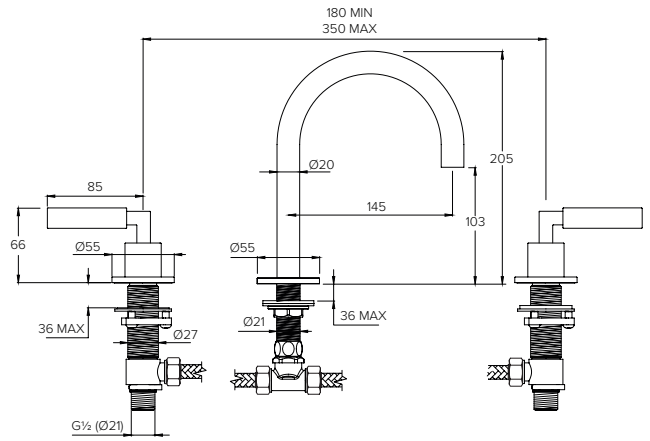

ZURICH ZU1005