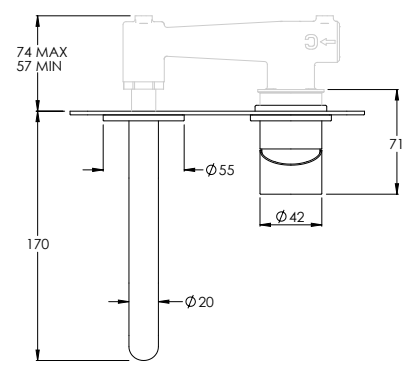

DOMO DO1009 DECCA DC1009

2TH WALL MOUNTED BASIN MIXER WITH PLATE*

Water pressure BAR	0.5	1.0	2.0	3.0	4.0	5.0
Outlets LITRES/MIN	5.5	7.6	10.9	13.3	15.5	17.4

* separate rough **CO1201** required for 2TH wall mounted basin mixers