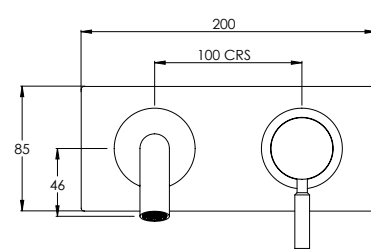

DOMO DO1009 DECCA DC1009

2TH WALL MOUNTED BASIN MIXER WITH PLATE*

Water pressure BAR	0.5	1.0	2.0	3.0	4.0	5.0
Outlets LITRES/MIN	5.5	7.6	10.9	13.3	15.5	17.4

* separate rough **CO1201** required for 2TH wall mounted basin mixers