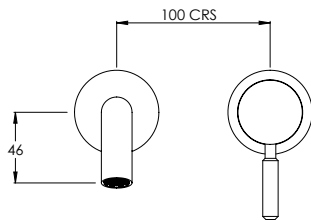

DOMO DO1007 DECCA DC1007

2TH WALL MOUNTED BASIN MIXER*

Water pressure BAR	0.5	1.0	2.0	3.0	4.0	5.0
Outlets LITRES/MIN	5.5	7.6	10.9	13.3	15.5	17.4