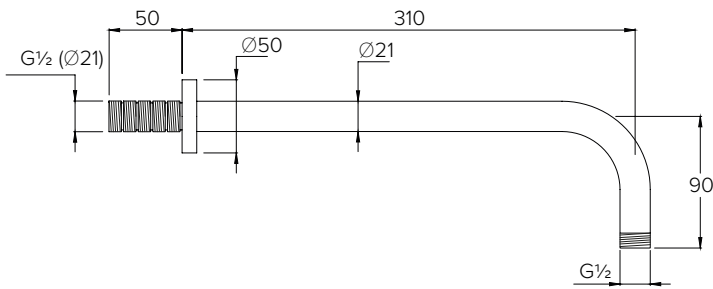

300mm WALL ARM CO4006

ADJUSTABLE WALL ARM CO4016

(MIN 150MM - MAX 500MM)