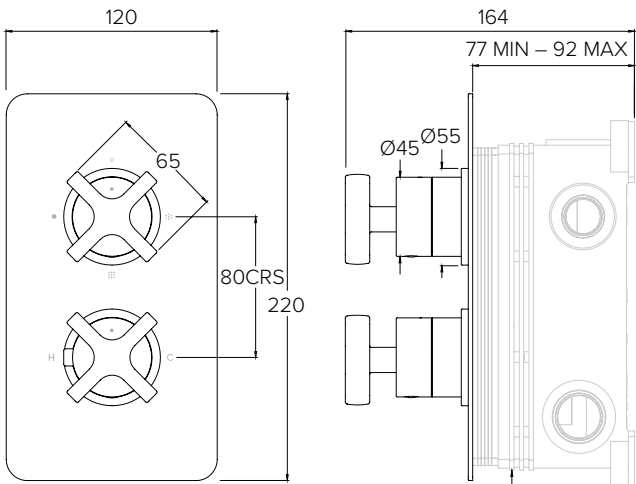

SEE DRAWING CO3003 – 3 OUTLET C-BOX

BANK BA3003

CONCEALED SHOWER VALVE TRIMSET 3 OUTLET

Water pressure BAR	0.5	1.0	2.0	3.0	4.0	5.0
Outlets LITRES/MIN	10.5	15.6	22.7	27.8	31.9	37.4