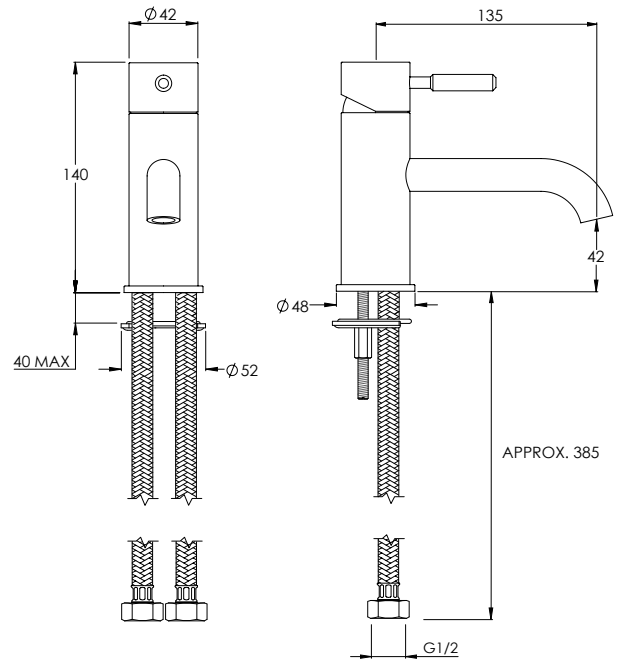

DOMO DO1023 **DECCA** DC1023

DECK MOUNTED DOMO/DECCA LONG NOSE MONO BASIN MIXER						
Water pressure BAR	0.5	1.0	2.0	3.0	4.0	5.0
Outlets LITRES/MIN	5.2	7.3	10.3	12.7	14.6	16.5