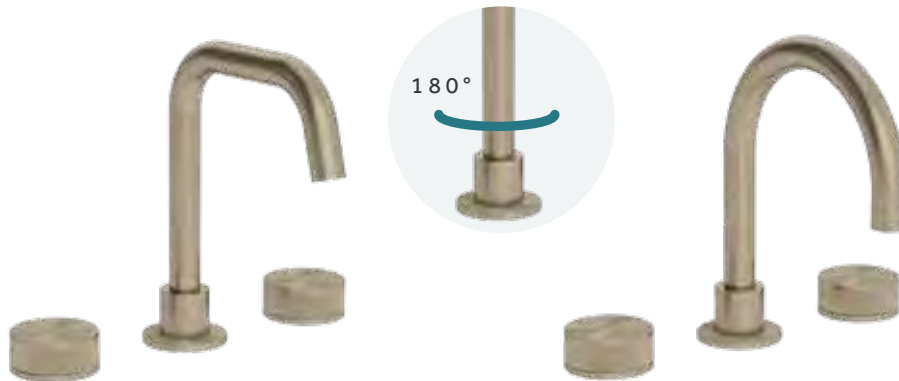

BASIN

2TH Deck Mounted
Basin Mixer Fixed Spout

DC1003

CP..... £265
BB BN GM £305

2TH Deck Mounted
Basin Mixer Fixed Tall Spout

DC1004

CP..... £279
BB BN GM £320

**DO1024 SHOWN
IN BRUSHED NICKEL**
SEE PAGE 35

3TH Deck Mounted Basin Mixer Angled Fixed Spout

DC1005

CP..... £425
 BB BN GM £489

3TH Deck Mounted Basin Mixer Round Fixed Spout

DC1006

CP..... £425
 BB BN GM £489

3TH Deck Mounted Basin Mixer Angled Swivel Spout

DC1015

CP..... £447
 BB BN GM £515

3TH Deck Mounted Basin Mixer Round Swivel Spout

DC1016

CP..... £447
 BB BN GM £515

BASIN

2TH Wall Mounted
Basin Mixer*

DC1007