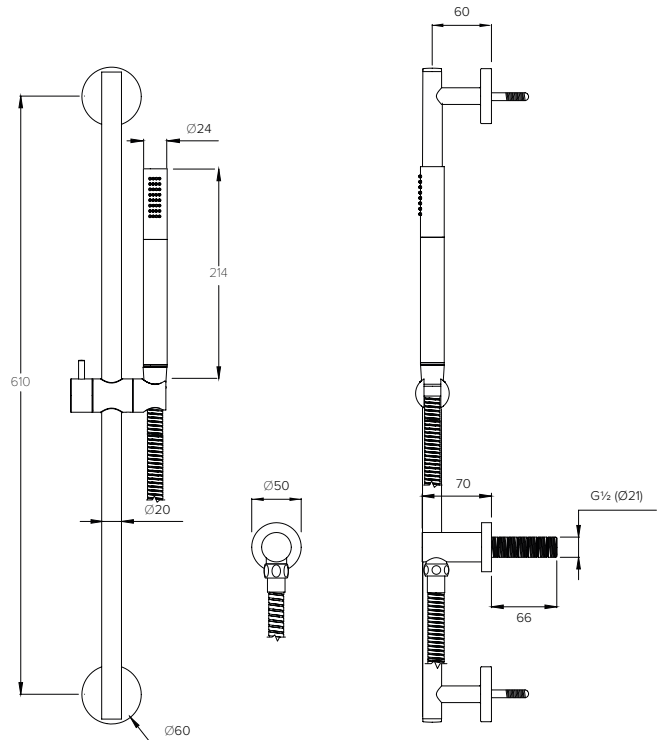

RISER RAIL & PENCIL SHOWER HEAD, OUTLET, HOSE C04012