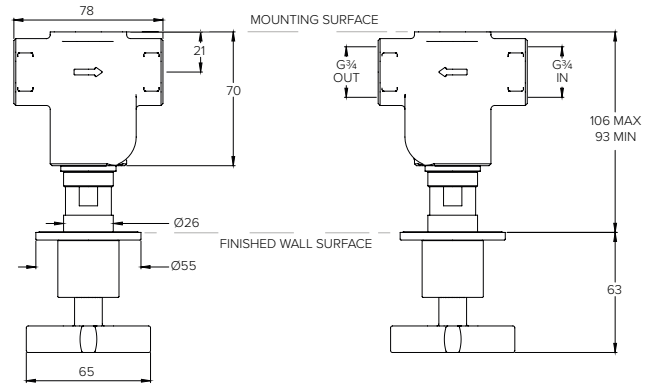

BANK FLOW RATES & DIMENSIONS

BANK BA2003

WALL MOUNTED BATH SPOUT WITH BOSS

Water pressure BAR	0.5	1.0	2.0	3.0	4.0	5.0
Outlets LITRES/MIN	11.8	19.9	28.2	35.2	40.8	45.0

BANK BA2004

WALL MOUNTED ON/OFF VALVES

Water pressure BAR	0.5	1.0	2.0	3.0	4.0	5.0
Outlets LITRES/MIN	21.1	28.5	41.3	51.6	59.4	-