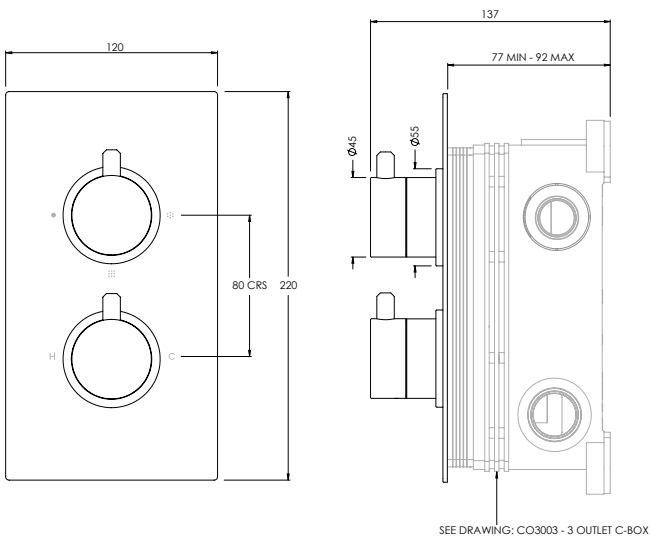

SEE DRAWING: CO3003 - 3 OUTLET C-BOX

DOMO DO3003

CONCEALED SHOWER VALVE TRIMSET
3 OUTLET

Water pressure BAR	0.5	1.0	2.0	3.0	4.0	5.0
Outlets LITRES/MIN	10.5	15.6	22.7	27.8	31.9	37.4