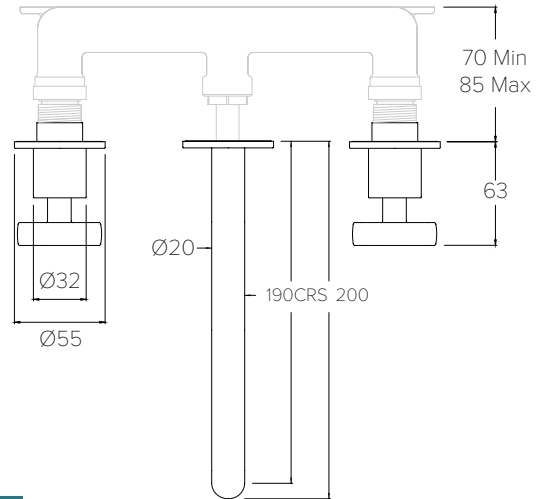

BANK BA1011

3TH WALL MOUNTED BASIN MIXER (190mm SPOUT)**

Water pressure BAR	0.5	1.0	2.0	3.0	4.0	5.0
Outlets LITRES/MIN	5.9	8.3	11.7	14.1	16.4	18.3