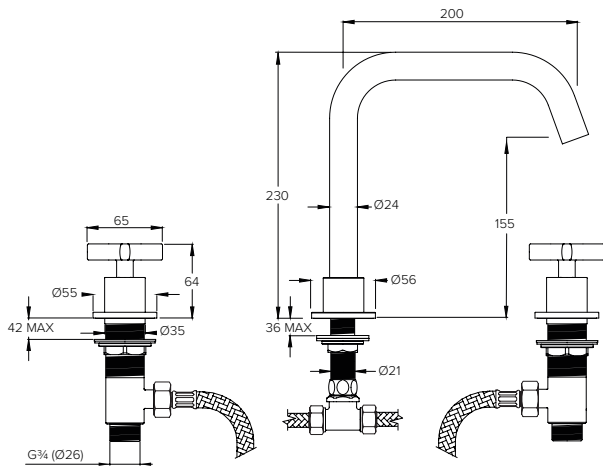

BANK FLOW RATES & DIMENSIONS

BANK BA2006

3TH DECK MOUNTED ANGLED SWIVEL SPOUT BATH FILLER

Water pressure BAR	0.5	1.0	2.0	3.0	4.0	5.0
Outlets LITRES/MIN	12.1	16.9	24.4	31.1	35.3	-