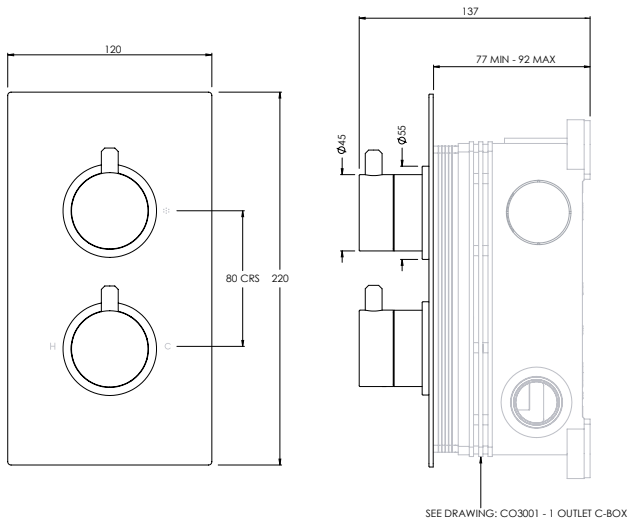

DOMO DO2001 **DECCA** DO2001

FREESTANDING BATH SHOWER MIXER *

Water pressure BAR	0.5	1.0	2.0	3.0	4.0	5.0
Spout LITRES/MIN	8.1	11.4	16.7	20.8	24.0	27.1
Hand Shower LITRES/MIN	3.8	5.9	8.8	11.2	13.3	15.2

* includes rough