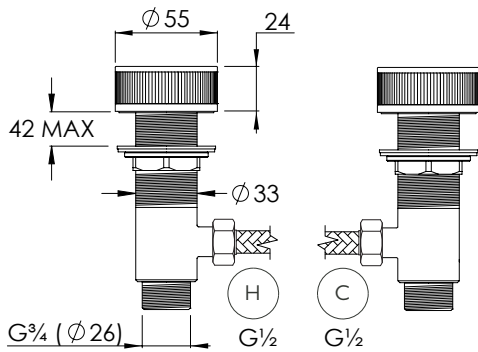

DECCA DC2112

DECK MOUNTED ON/OFF VALVES

Water pressure BAR	0.5	1.0	2.0	3.0	4.0	5.0
Outlets LITRES/MIN	15.5	22.1	31.3	39.0	40.3	44.9