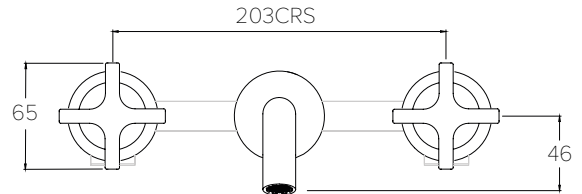

BANK BA1021

3TH WALL MOUNTED BASIN MIXER WITH BOSS (190mm SPOUT)**

Water pressure BAR	0.5	1.0	2.0	3.0	4.0	5.0
Outlets LITRES/MIN	5.9	8.3	11.7	14.1	16.4	18.3

** separate rough CO1301 required for 3TH wall mounted basin mixers