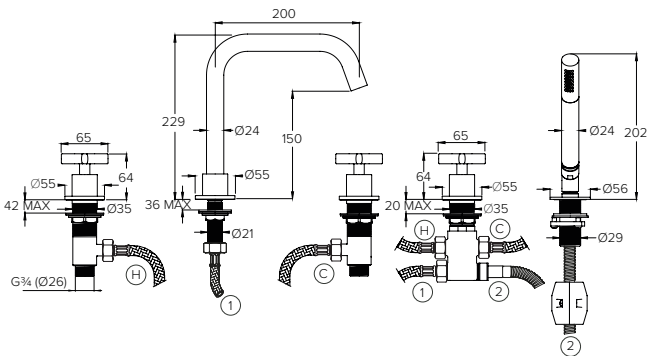

BANK BA2000

5TH DECK MOUNTED SWIVEL BATH FILLER WITH PULL OUT HANDSPRAY

Water pressure BAR	0.5	1.0	2.0	3.0	4.0	5.0
Outlet Spout LITRES/MIN	12.1	16.9	24.4	31.1	35.3	-
Outlet Handshower LITRES/MIN	4.7	6.9	10.2	13.0	15.7	18.7