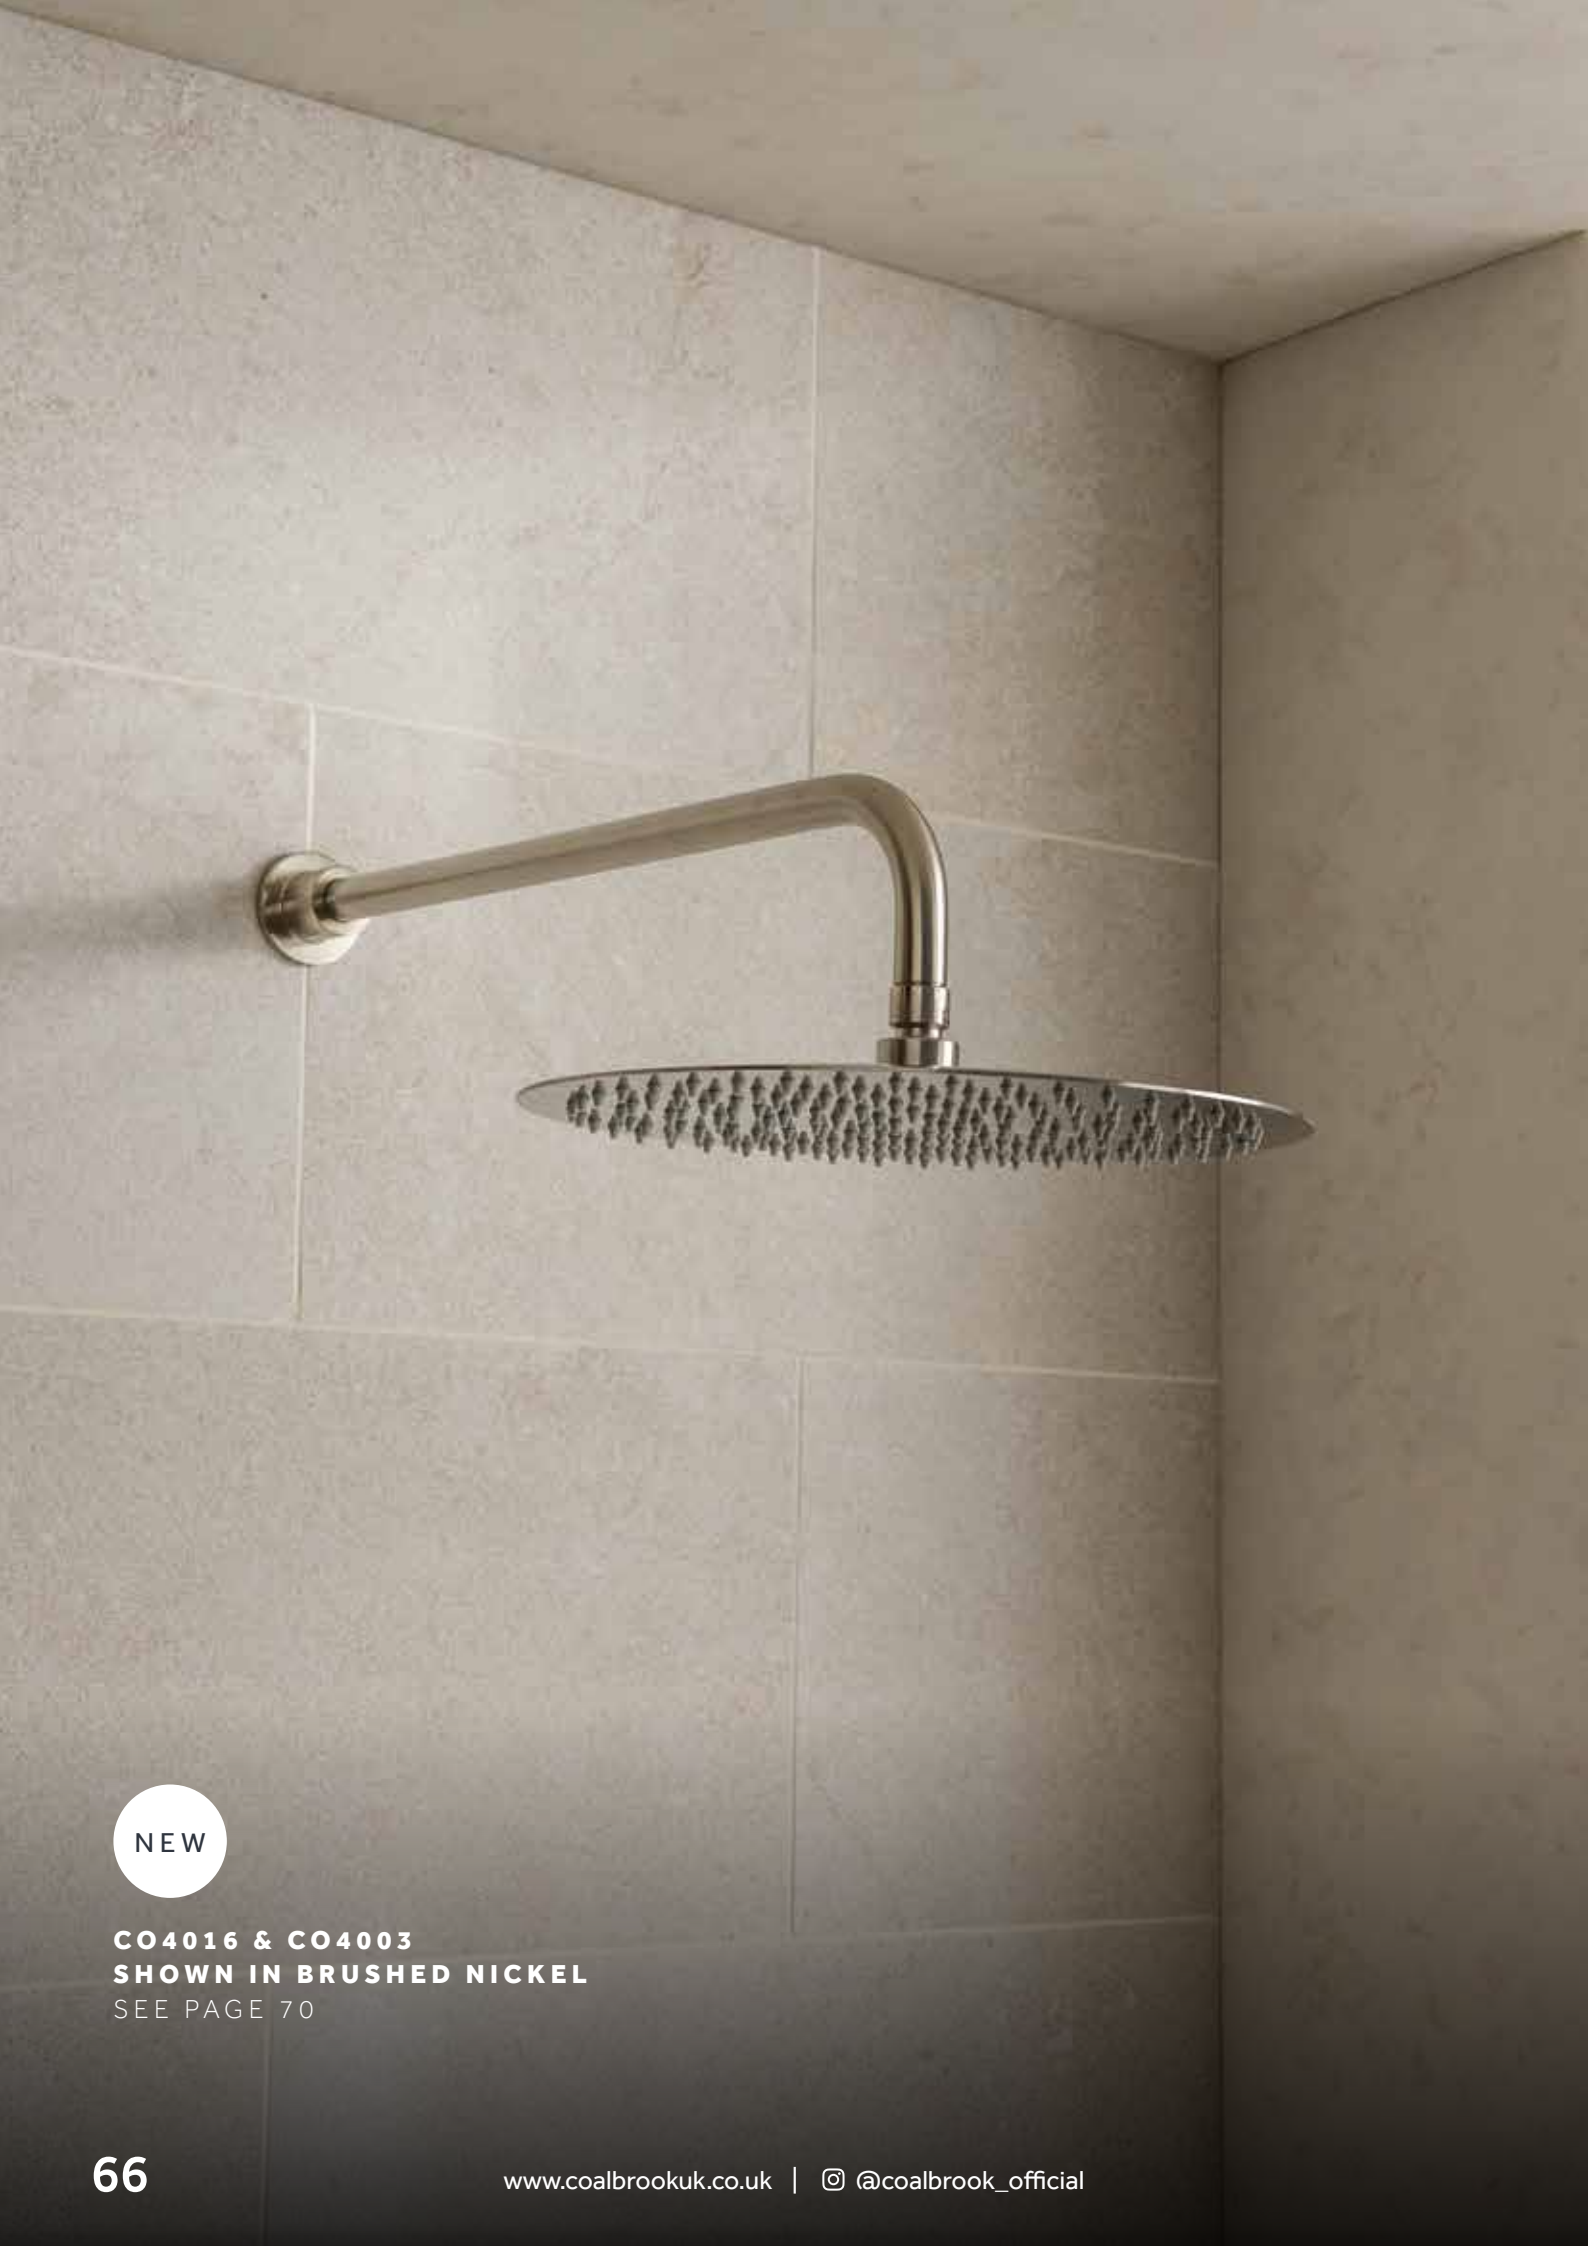

NEW

CO4016 & CO4003
SHOWN IN BRUSHED NICKEL
SEE PAGE 70

SHOWER & BATH

Featuring both overhead and handheld, concealed and exposed options, our showers offer something suitable for every bathroom. Bath products also pair perfectly with our other brassware.