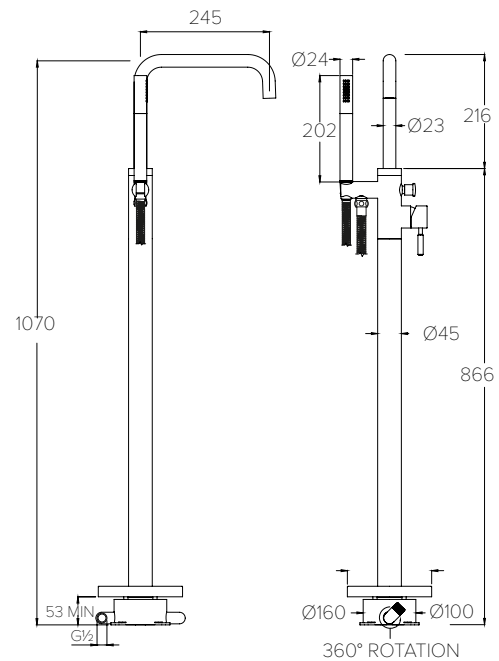

DOMO DO2001 **DECCA** DO2001

FREESTANDING BATH SHOWER MIXER *

Water pressure BAR	0.5	1.0	2.0	3.0	4.0	5.0
Spout LITRES/MIN	8.1	11.4	16.7	20.8	24.0	27.1
Hand Shower LITRES/MIN	3.8	5.9	8.8	11.2	13.3	15.2

* includes rough