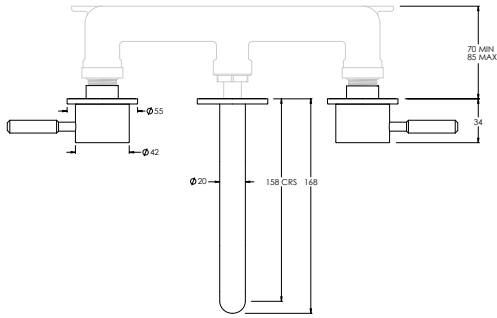

DOMO FLOW RATES & DIMENSIONS

DOMO DO1008

3TH WALL MOUNTED BASIN MIXER (165MM SPOUT)**

Water pressure BAR	0.5	1.0	2.0	3.0	4.0	5.0
Outlets LITRES/MIN	5.9	8.3	11.7	14.1	16.4	18.3