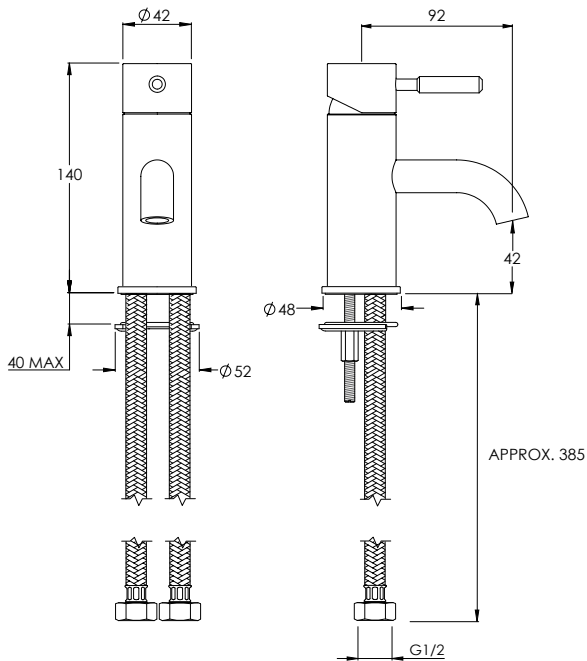

DOMO DO1022 **DECCA** DC1022

DECK MOUNTED DOMO/DECCA BABY MONO BASIN MIXER						
Water pressure BAR	0.5	1.0	2.0	3.0	4.0	5.0
Outlets LITRES/MIN	5.2	7.3	10.3	12.7	14.6	16.5