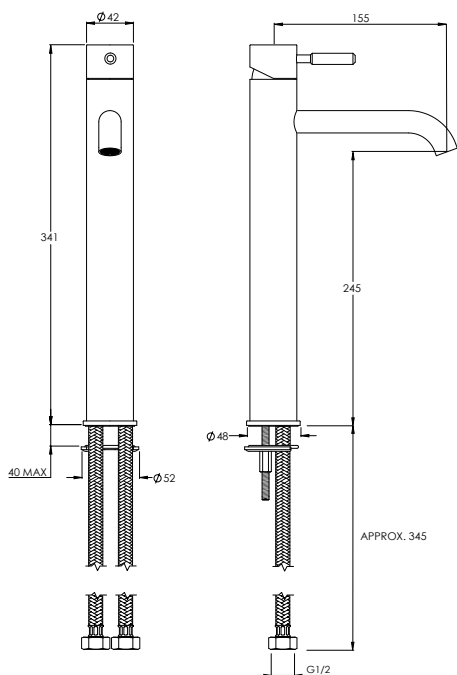

DOMO FLOW RATES & DIMENSIONS

DOMO DO1024

DECCA DO1024

DECK MOUNTED DOMO/DECCA TALL MONO MIXER

Water pressure BAR	0.5	1.0	2.0	3.0	4.0	5.0
Outlets LITRES/MIN	5.2	7.3	10.3	12.7	14.6	16.5