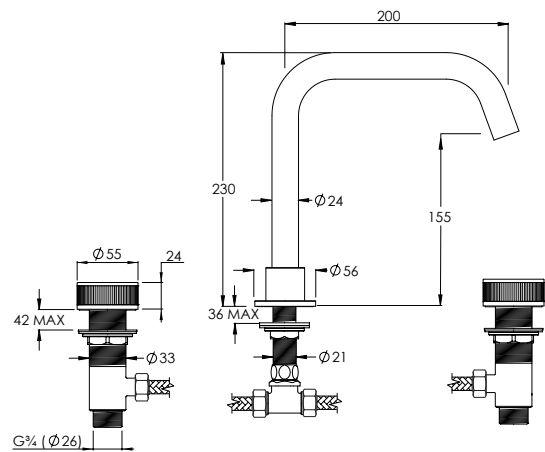

DECCA DC2006

3TH DECK MOUNTED BATH FILLER SWIVEL SPOUT

Water pressure BAR	0.5	1.0	2.0	3.0	4.0	5.0
Outlets LITRES/MIN	12.1	16.9	24.4	31.1	35.3	-