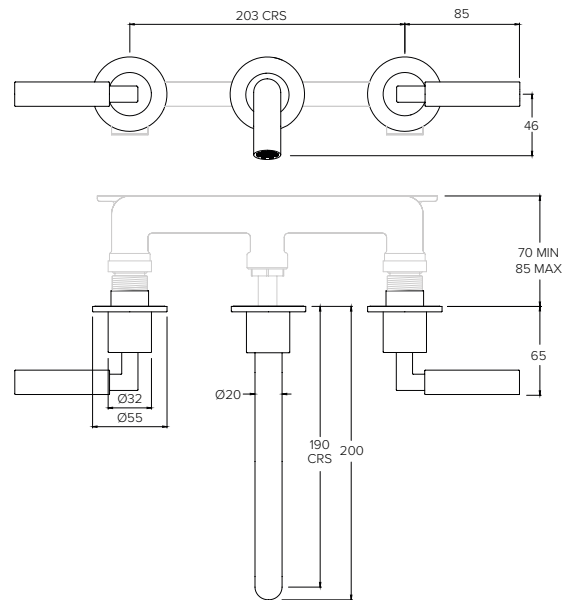

ZURICH ZU1021

3TH WALL MOUNTED BASIN MIXER (190mm SPOUT) WITH BOSS**

Water pressure BAR	0.5	1.0	2.0	3.0	4.0	5.0
Outlets LITRES/MIN	5.9	8.3	11.7	14.1	16.4	18.3

** separate rough CO1301 required for 3TH wall mounted basin mixers