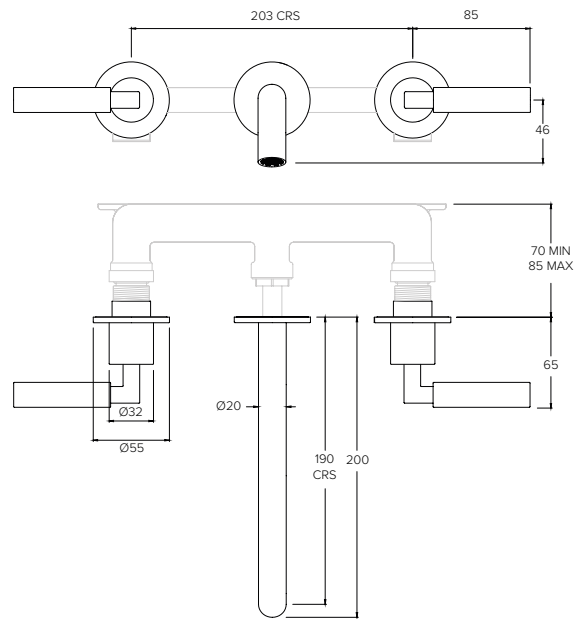

ZURICH ZU1011

3TH WALL MOUNTED BASIN MIXER (190mm SPOUT)**

Water pressure BAR	0.5	1.0	2.0	3.0	4.0	5.0
Outlets LITRES/MIN	5.9	8.3	11.7	14.1	16.4	18.3