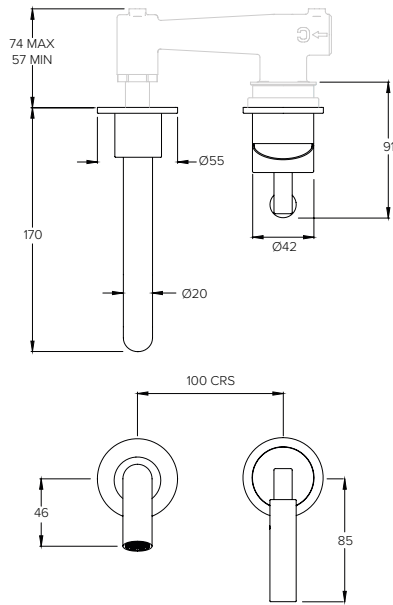

ZURICH ZU1004

2TH DECK MOUNTED BASIN MIXER TALL SPOUT

Water pressure BAR	0.5	1.0	2.0	3.0	4.0	5.0
Outlet LITRES/MIN	3.8	5.5	7.8	9.6	11.1	12.4

ZURICH FLOW RATES & DIMENSIONS

ZURICH ZU1007

2TH WALL MOUNTED BASIN MIXER*