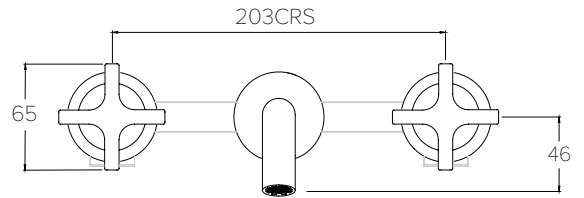

BANK BA1011

3TH WALL MOUNTED BASIN MIXER (190mm SPOUT)**

Water pressure BAR	0.5	1.0	2.0	3.0	4.0	5.0
Outlets LITRES/MIN	5.9	8.3	11.7	14.1	16.4	18.3