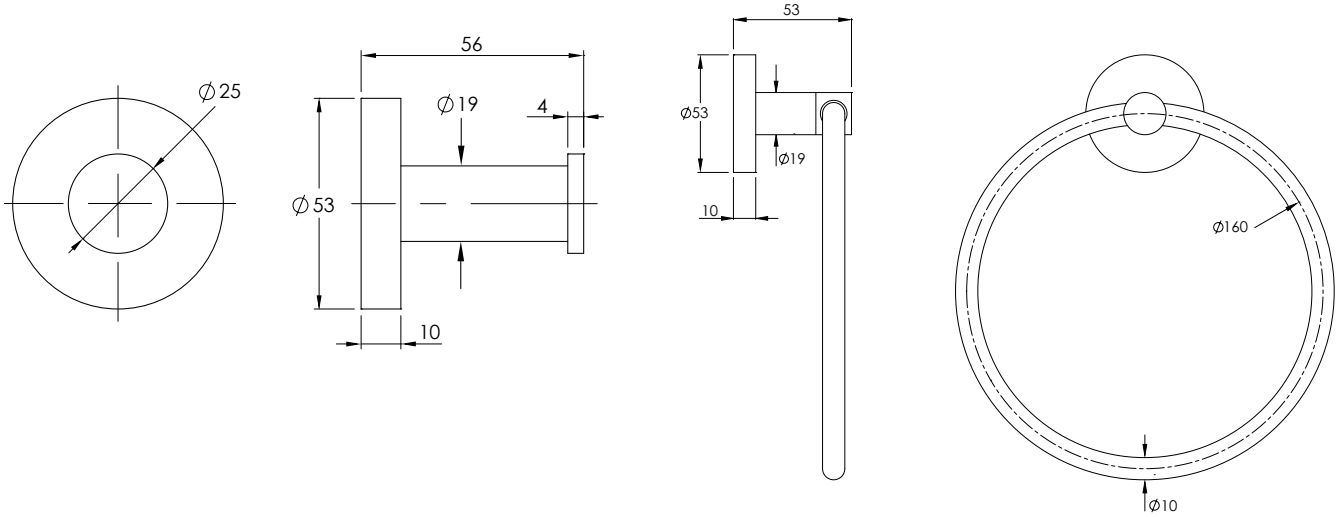

ROBE HOOK

D07003

TOWEL RING

D07006