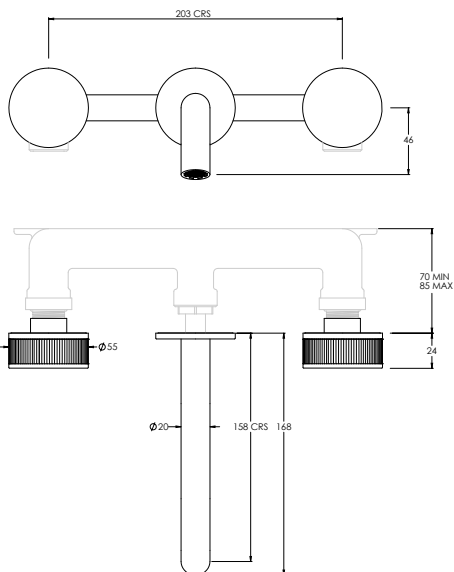

DECCA FLOW RATES & DIMENSIONS

DECCA DC1008

3TH WALL MOUNTED BASIN MIXER (165mm SPOUT)**

Water pressure BAR	0.5	1.0	2.0	3.0	4.0	5.0
Outlets LITRES/MIN	5.9	8.3	11.7	14.1	16.4	18.3