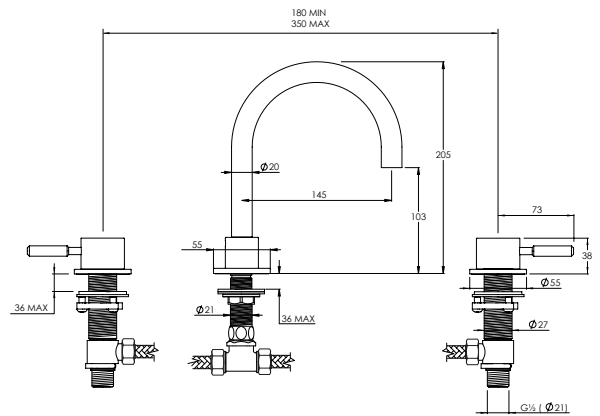

3TH DECK MOUNTED BASIN MIXER ANGLED SWIVEL SPOUT

Water pressure BAR	0.5	1.0	2.0	3.0	4.0	5.0
Outlets LITRES/MIN	6.0	8.3	11.8	14.4	16.6	18.6

DOMO DO1016

3TH DECK MOUNTED BASIN MIXER ROUND SWIVEL SPOUT

Water pressure BAR	0.5	1.0	2.0	3.0	4.0	5.0
Outlets LITRES/MIN	5.7	7.8	11.4	13.9	16.1	18.1