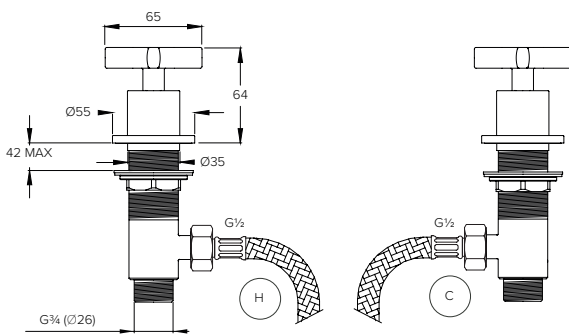

BANK BA2112

DECK MOUNTED ON/OFF VALVES (PAIR)

Water pressure BAR	0.5	1.0	2.0	3.0	4.0	5.0
Outlets LITRES/MIN	15.1	22.1	31.3	39	40.3	44.9

BANK BA2113

DECK MOUNTED 2-WAY DIVERTER

Water pressure BAR	0.5	1.0	2.0	3.0	4.0	5.0
Outlet 1 LITRES/MIN	18.2	24.7	34.7	43	49.5	55.5
Outlet 2 LITRES/MIN	13.9	20.2	28.3	35.1	40.9	45.9