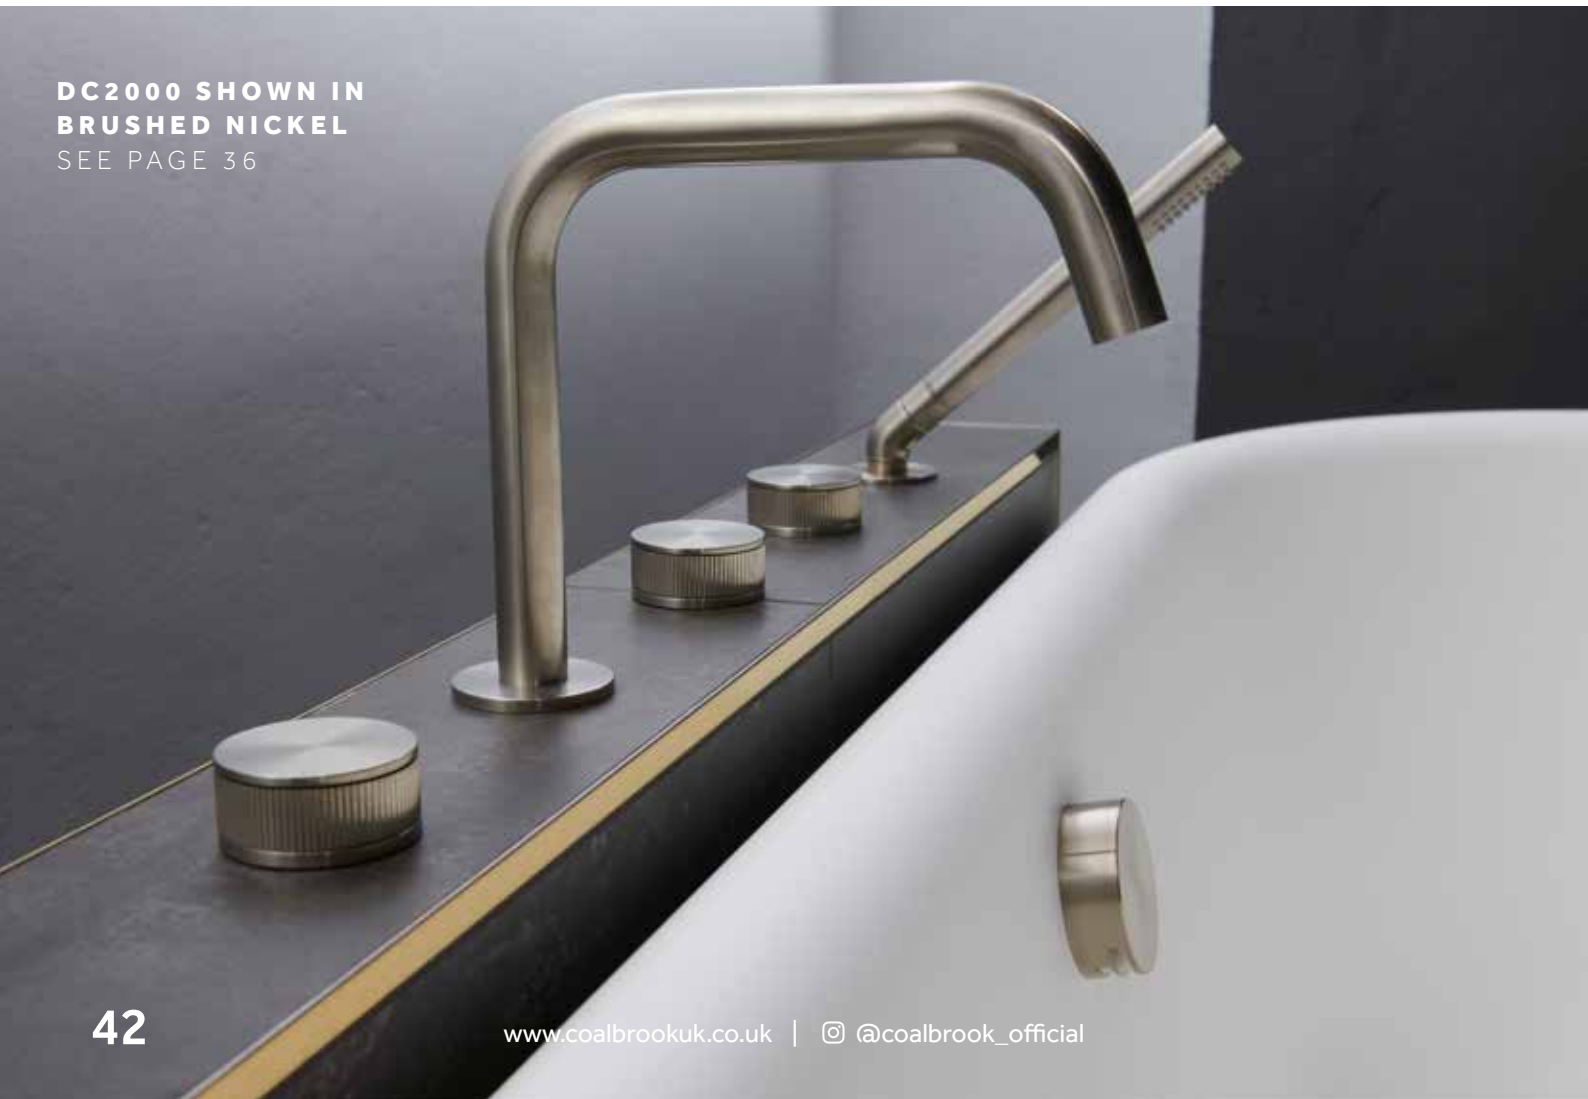

DC2006

CP.....	£495
BB BN GM	£570

DC2000 SHOWN IN
BRUSHED NICKEL
SEE PAGE 36