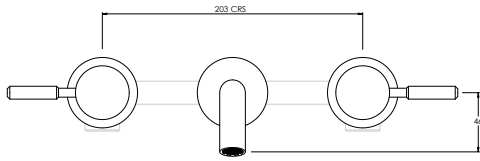

DOMO FLOW RATES & DIMENSIONS

DOMO DO1008

3TH WALL MOUNTED BASIN MIXER (165MM SPOUT)**

Water pressure BAR	0.5	1.0	2.0	3.0	4.0	5.0
Outlets LITRES/MIN	5.9	8.3	11.7	14.1	16.4	18.3