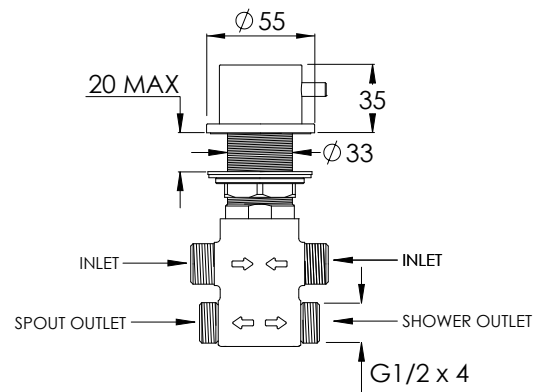

DOMO DO2113

DECK MOUNTED ON/OFF VALVES - INCLUDES ROUGH

Water pressure BAR	0.5	1.0	2.0	3.0	4.0	5.0
Outlets LITRES/MIN	15.5	22.1	31.3	39	40.3	44.9