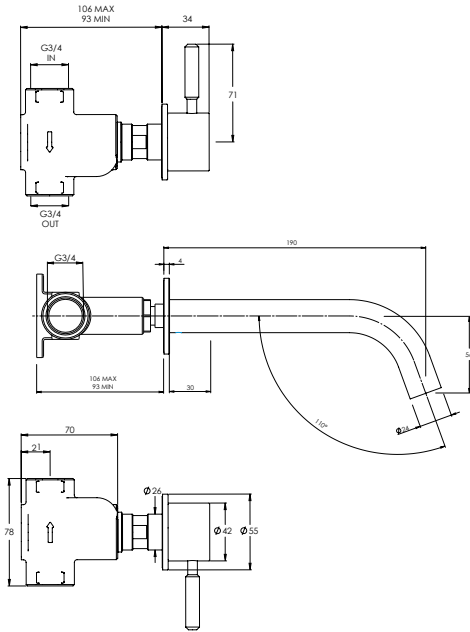

DOMO FLOW RATES & DIMENSIONS

DOMO DO2005

3TH WALL MOUNTED BATH FILLER - INCLUDES ROUGH

Water pressure BAR	0.5	1.0	2.0	3.0	4.0	5.0
Outlets LITRES/MIN	11.8	19.9	28.2	35.2	40.8	45.0