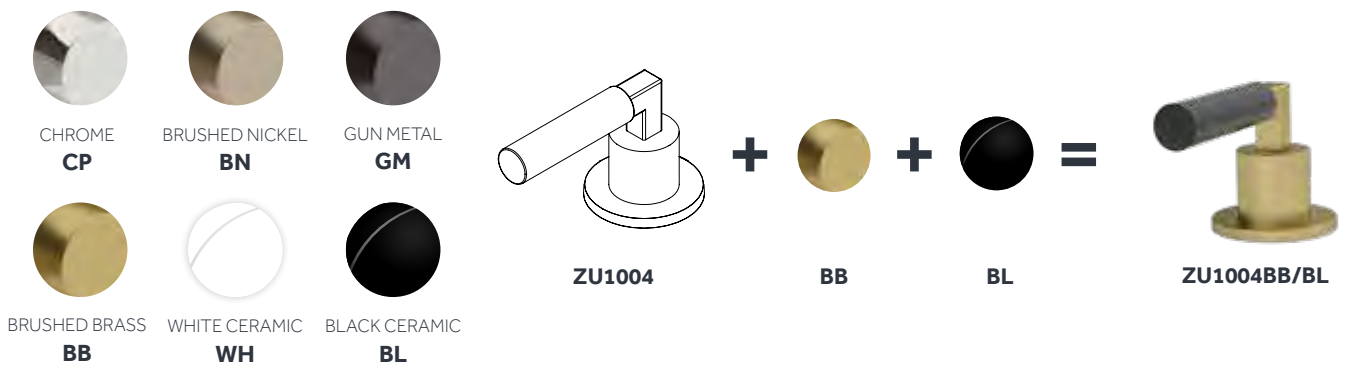

Our Chrome finish is a timeless classic, fitting perfectly in almost every bathroom setting. Brushed Nickel offers a subtle golden tint as a difference to Chrome. Gunmetal's dark and sleek tones add the perfect finish and Brushed Brass adds that extra touch of class to any bathroom.

DISCOVER COALESCENCE

The range is based on the **Zurich** basin and bath mixer levers and enables you to select your preferred **combination** of mixer and lever finish, including a ceramic lever option, made in England from **fine china**, the choice is yours.

Shown: **ZU1005BB/WH**

options: Twenty-four mixer and lever combinations for both basin and bath mixers in the Zurich range.

method: Choose your mixer from a range of four finishes along with a choice of six lever finishes including both brassware and ceramic options.

COALESCENCE PRICES

Single finish lever upgrade £18*
(CP, BN, GM, BB)

Double finish lever upgrade, 2x £18 £36*
(CP, BN, GM, BB)

* price extra from basic lever

Single ceramic lever upgrade £36*
(WH, BL)

Double ceramic lever upgrade, 2x £36 £72*
(WH, BL)