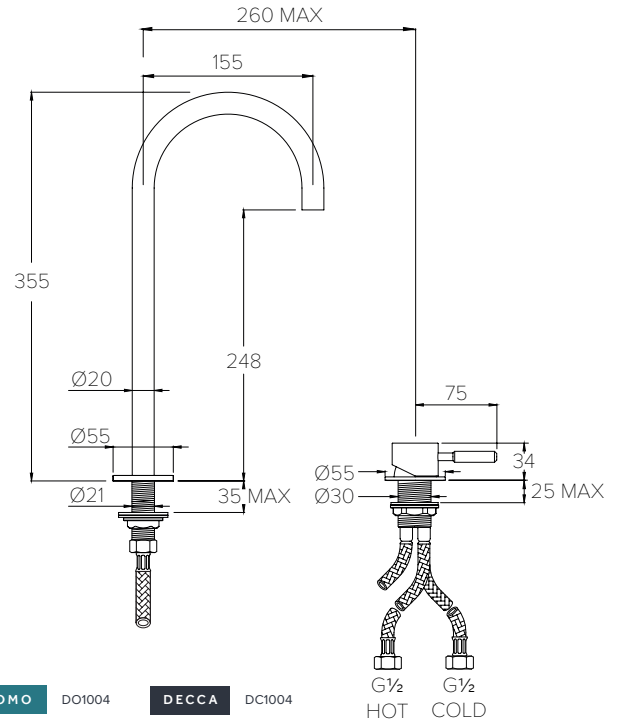

Water pressure BAR	0.5	1.0	2.0	3.0	4.0	5.0
Outlets LITRES/MIN	5.4	7.3	10.5	12.9	15.0	16.9

DOMO FLOW RATES & DIMENSIONS

DOMO DO1003 DECCA DC1003

2TH DECK MOUNTED BASIN MIXER FIXED SPOUT

Water pressure BAR	0.5	1.0	2.0	3.0	4.0	5.0
Outlets LITRES/MIN	3.9	5.4	7.7	9.4	11.0	12.4