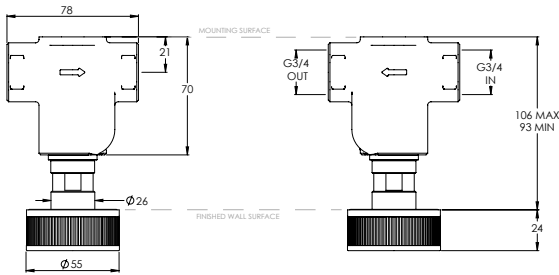

DECCA DC2004

WALL MOUNTED ON/OFF VALVES - INCLUDES ROUGH

Water pressure BAR	0.5	1.0	2.0	3.0	4.0	5.0
Outlets LITRES/MIN	21.16	28.5	42.3	51.6	59.4	-