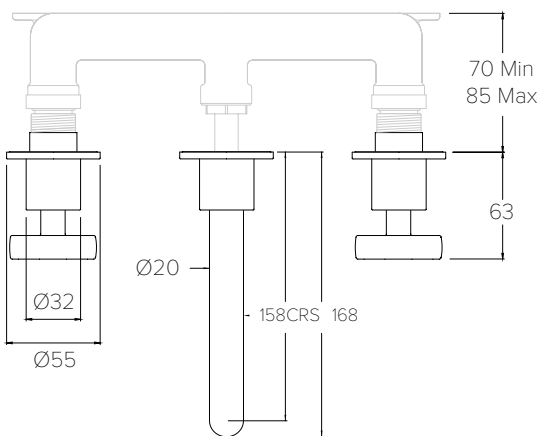

BANK BA1018

3TH WALL MOUNTED BASIN MIXER WITH BOSS (165mm SPOUT)**

Water pressure BAR	0.5	1.0	2.0	3.0	4.0	5.0
Outlets LITRES/MIN	5.9	8.3	11.7	14.1	16.4	18.3