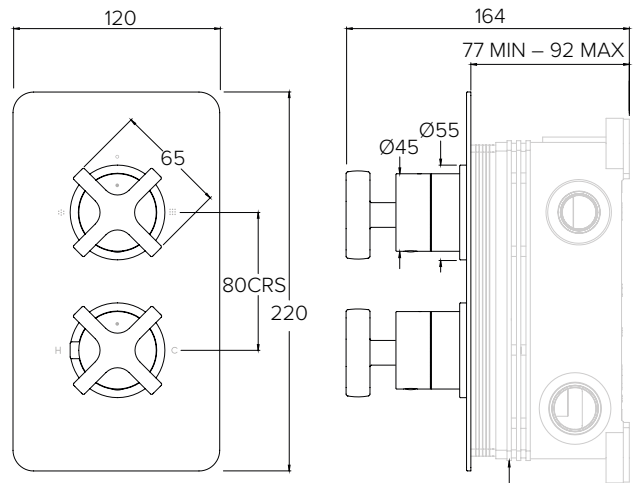

SEE DRAWING CO3002 – 2 OUTLET C-BOX

BANK BA3001

CONCEALED SHOWER VALVE TRIMSET 1 OUTLET

Water pressure BAR	0.5	1.0	2.0	3.0	4.0	5.0
Outlets LITRES/MIN	11.1	16.4	23.4	29.3	33.0	37.2

BANK BA3002

CONCEALED SHOWER VALVE TRIMSET 2 OUTLET

Water pressure BAR	0.5	1.0	2.0	3.0	4.0	5.0
Outlets LITRES/MIN	10.7	16.0	23.9	29.0	33.2	38.0