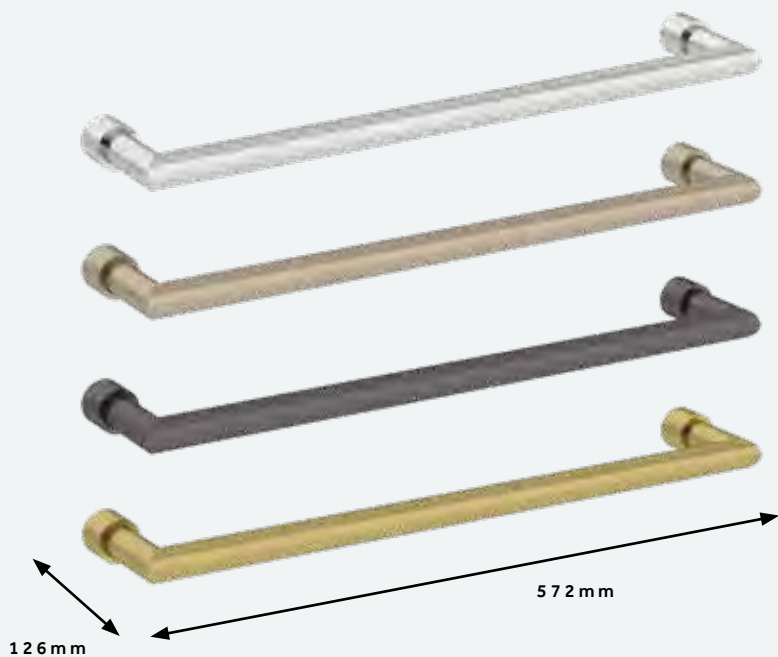

ACCESSORIES

FLOATING ELECTRIC TOWEL RAILS

IPX6 RATED | FOR USE IN ZONES 1-3 | 15W | 230V - 50HZ | SUPPLIED WITH 3M LONG FLEX

ROUND

Round Towel Rail (per rail)

CO8001

CP.....	£240
BB BN GM	£300