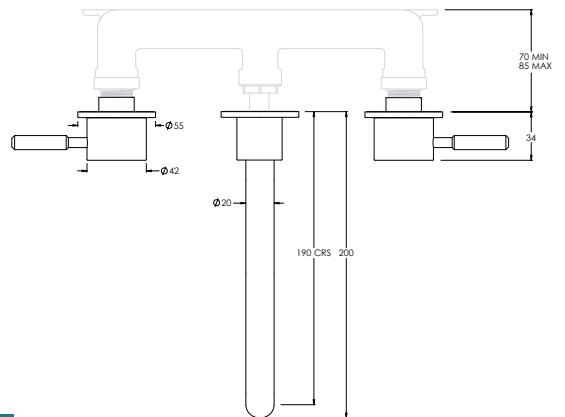

Water pressure BAR	0.5	1.0	2.0	3.0	4.0	5.0
Outlets LITRES/MIN	5.9	8.3	11.7	14.1	16.4	18.3

DOMO DO1018

3TH WALL MOUNTED BASIN MIXER WITH BOSS (165MM SPOUT)**

Water pressure BAR	0.5	1.0	2.0	3.0	4.0	5.0
Outlets LITRES/MIN	5.9	8.3	11.7	14.1	16.4	18.3