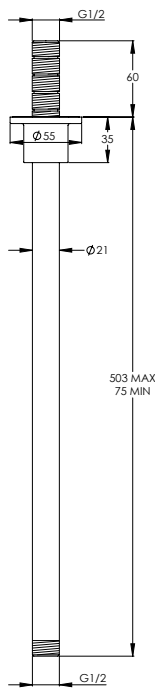

ADJUSTABLE CEILING ARM

C04015

(MIN 150MM - MAX 500MM)