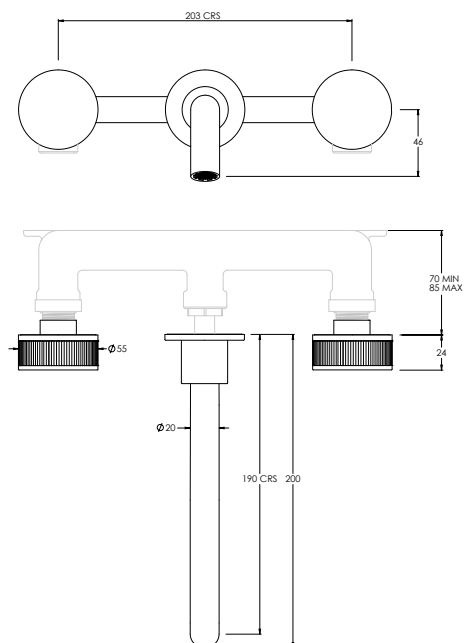

DECCA DC1021

3TH WALL MOUNTED BASIN MIXER WITH BOSS (190mm SPOUT)**

Water pressure BAR	0.5	1.0	2.0	3.0	4.0	5.0
Outlets LITRES/MIN	5.9	8.3	11.7	14.1	16.4	18.3

** separate rough **CO1301** required for 3TH wall mounted basin mixers