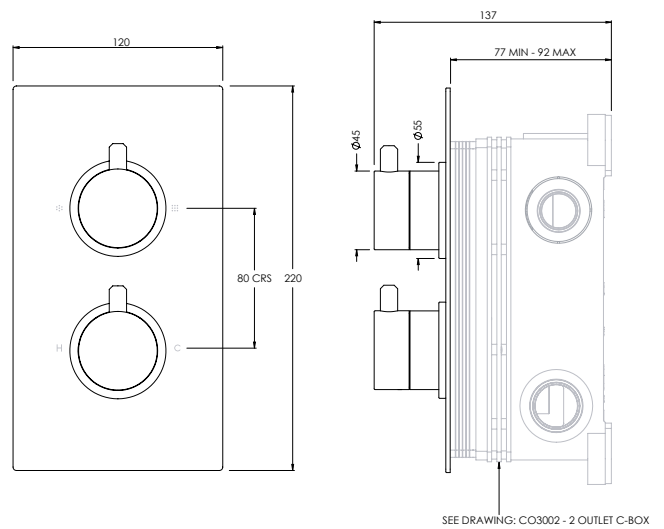

SEE DRAWING: CO3002 - 2 OUTLET C-BOX

DOMO DO3001

CONCEALED SHOWER VALVE TRIMSET
1 OUTLET

Water pressure BAR	0.5	1.0	2.0	3.0	4.0	5.0
Outlets LITRES/MIN	11.1	16.4	23.4	29.3	33.0	37.2

DOMO DO3002

CONCEALED SHOWER VALVE TRIMSET
2 OUTLET

Water pressure BAR	0.5	1.0	2.0	3.0	4.0	5.0
Outlets LITRES/MIN	10.7	16.0	23.9	29.0	33.2	38.0