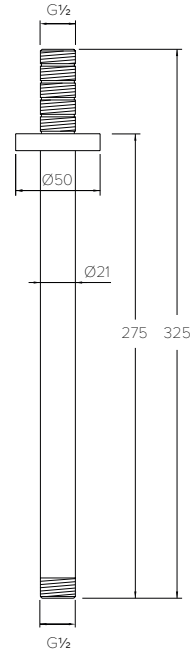

300mm CEILING ARM

C04005