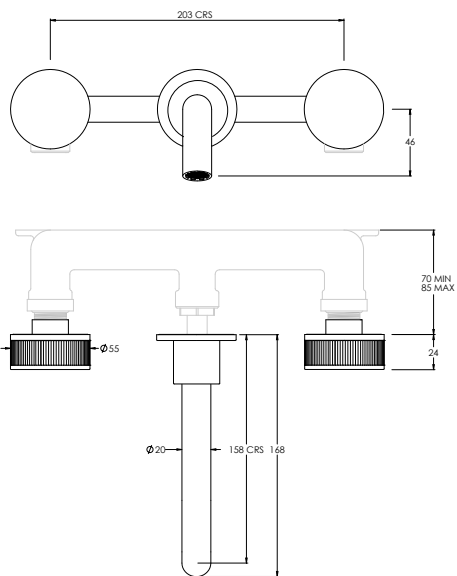

DECCA DC1018

3TH WALL MOUNTED BASIN MIXER WITH BOSS (165mm SPOUT)**

Water pressure BAR	0.5	1.0	2.0	3.0	4.0	5.0
Outlets LITRES/MIN	5.9	8.3	11.7	14.1	16.4	18.3