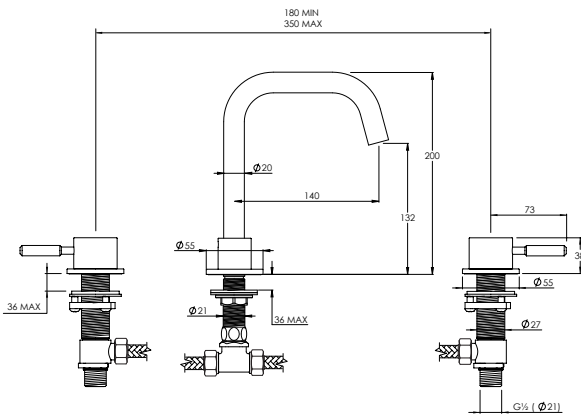

DOMO DO1015

3TH DECK MOUNTED BASIN MIXER ANGLED SWIVEL SPOUT

Water pressure BAR	0.5	1.0	2.0	3.0	4.0	5.0
Outlets LITRES/MIN	6.0	8.3	11.8	14.4	16.6	18.6

3TH DECK MOUNTED BASIN MIXER ROUND SWIVEL SPOUT

Water pressure BAR	0.5	1.0	2.0	3.0	4.0	5.0
Outlets LITRES/MIN	5.7	7.8	11.4	13.9	16.1	18.1