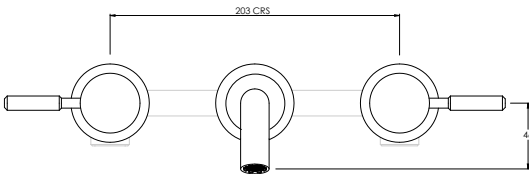

DOMO DO1018

3TH WALL MOUNTED BASIN MIXER WITH BOSS (165MM SPOUT)**

Water pressure BAR	0.5	1.0	2.0	3.0	4.0	5.0
Outlets LITRES/MIN	5.9	8.3	11.7	14.1	16.4	18.3