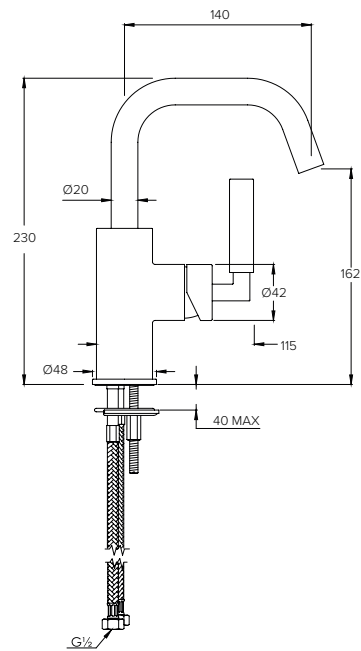

ZURICH ZU1001

DECK MOUNTED MONO BASIN MIXER SWIVEL SPOUT

Water pressure BAR	0.5	1.0	2.0	3.0	4.0	5.0
Outlets LITRES/MIN	8.3	11.7	16.5	20.1	22.8	24.8