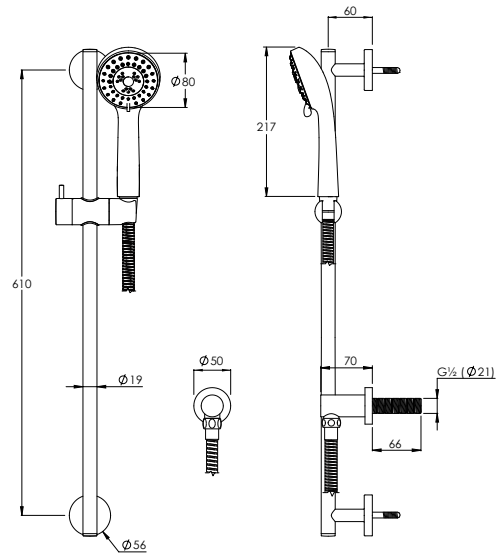

SHOWER FLOW RATES & DIMENSIONS

WALL OUTLET & PENCIL HANDSET C04001

Water pressure BAR	0.5	1.0	2.0	3.0	4.0	5.0
Outlets LITRES/MIN	8.2	11.6	16.6	20.6	23.7	26.5

RISER RAIL AND 3 FUNCTION SHOWER HEAD C04002

Water pressure BAR	0.5	1.0	2.0	3.0	4.0	5.0
Outlets LITRES/MIN	7.5	10.6	15.8	20.2	23.5	26.3