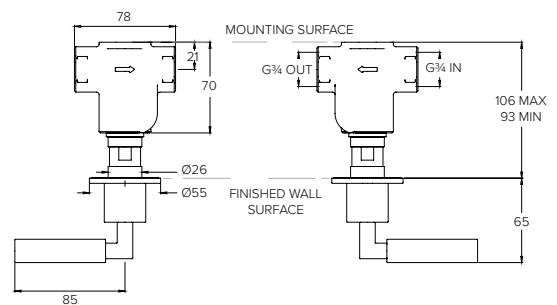

ZURICH ZU2112

DECK MOUNTED ON/OFF VALVES

Water pressure BAR	0.5	1.0	2.0	3.0	4.0	5.0
Outlet LITRES/MIN	15.5	22.1	31.3	39	40.3	44.9

ZURICH ZU2004

WALL MOUNTED ON/OFF VALVES

Water pressure BAR	0.5	1.0	2.0	3.0	4.0	5.0
Outlet LITRES/MIN	21.6	28.5	41.3	51.6	59.4	-