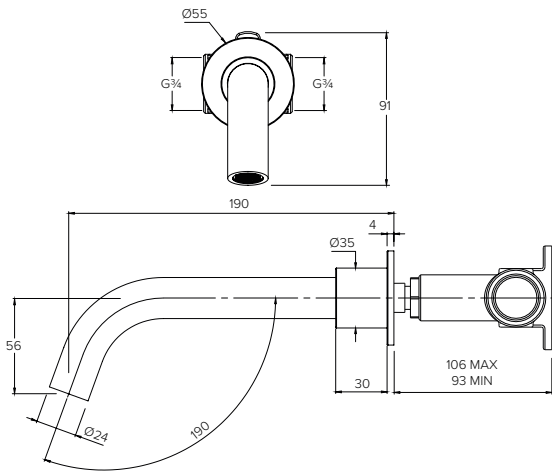

BANK FLOW RATES & DIMENSIONS

BANK BA2003

WALL MOUNTED BATH SPOUT WITH BOSS

Water pressure BAR	0.5	1.0	2.0	3.0	4.0	5.0
Outlets LITRES/MIN	11.8	19.9	28.2	35.2	40.8	45.0

BANK BA2004

WALL MOUNTED ON/OFF VALVES

Water pressure BAR	0.5	1.0	2.0	3.0	4.0	5.0
Outlets LITRES/MIN	21.1	28.5	41.3	51.6	59.4	-