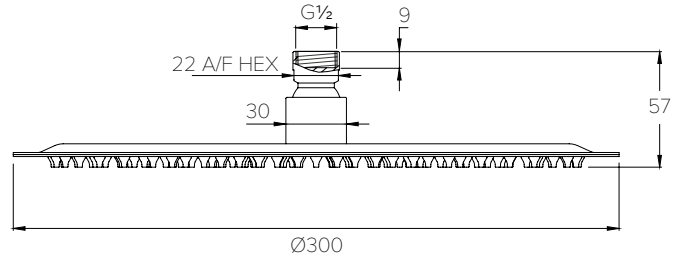

SHOWER FLOW RATES & DIMENSIONS

200mm SHOWER HEAD							CO4004
Water pressure BAR	0.5	1.0	2.0	3.0	4.0	5.0	
Ceiling Arm LITRES/MIN	15.9	20.9	29.7	36.4	41.5	45.1	
Projection Arm LITRES/MIN	17.0	22.4	31.0	38.5	45.0	50.3	

300mm SHOWER HEAD					CO4003
Water pressure BAR	0.5	1.0	2.0	3.0	
Ceiling Arm LITRES/MIN	21.0	28.1	39.4	48.1	
Projection Arm LITRES/MIN	18.9	28.1	39.4	47.6