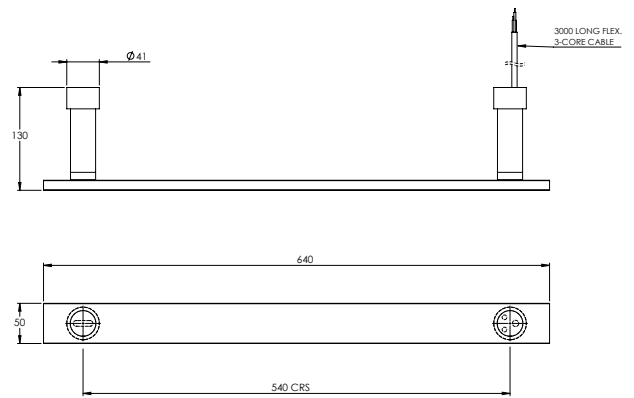

ACCESSORIES DIMENSIONS

TOWEL RAIL ROUND

CO8001

TOWEL RAIL FLAT

CO8002