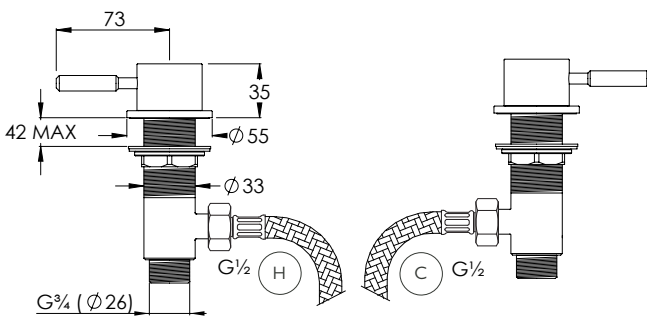

DOMO DO2112

DECK MOUNTED ON/OFF VALVES - INCLUDES ROUGH

Water pressure BAR	0.5	1.0	2.0	3.0	4.0	5.0
Outlets LITRES/MIN	15.5	22.1	31.3	39	40.3	44.9