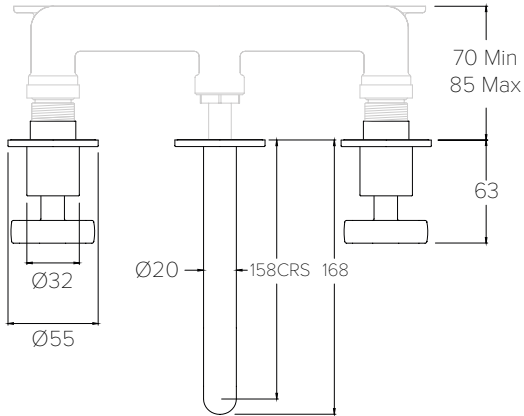

BANK FLOW RATES & DIMENSIONS

BANK BA1008

3TH WALL MOUNTED BASIN MIXER (165mm SPOUT)**

Water pressure BAR	0.5	1.0	2.0	3.0	4.0	5.0
Outlets LITRES/MIN	5.9	8.3	11.7	14.1	16.4	18.3