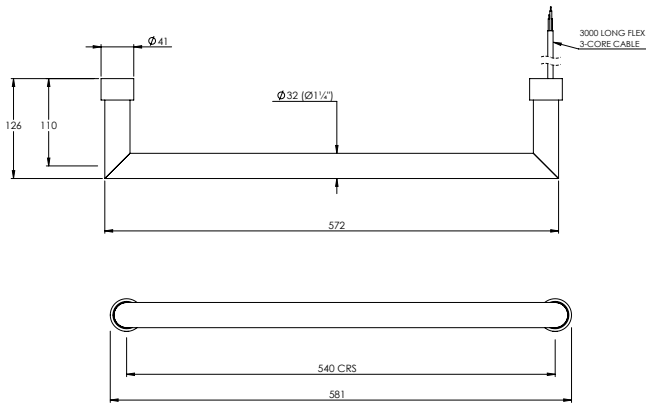

ACCESSORIES DIMENSIONS

TOWEL RAIL ROUND

CO8001

TOWEL RAIL FLAT

CO8002