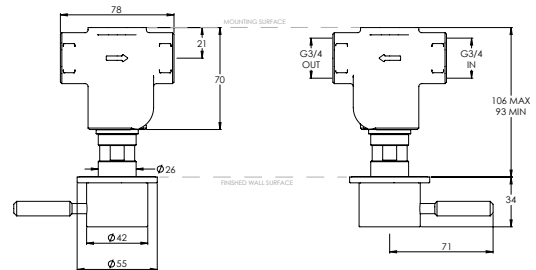

DOMO DO2004

WALL MOUNTED ON/OFF VALVES - INCLUDES ROUGH

Water pressure BAR	0.5	1.0	2.0	3.0	4.0	5.0
Outlets LITRES/MIN	21.16	28.5	41.3	51.6	59.4	-