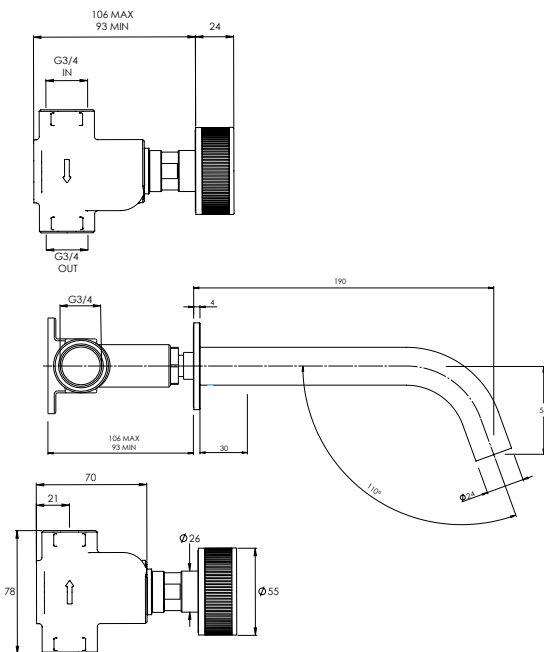

DECCA DC2005

3TH WALL MOUNTED BATH FILLER - INCLUDES ROUGH

Water pressure BAR	0.5	1.0	2.0	3.0	4.0	5.0
Outlets LITRES/MIN	11.8	19.9	28.2	35.2	40.8	45.0