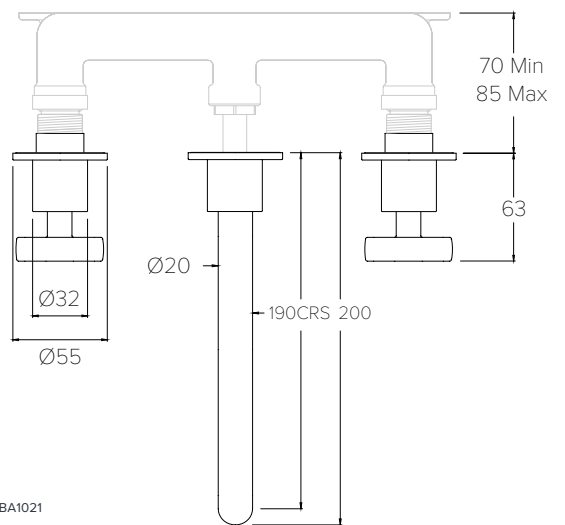

BANK BA1021

3TH WALL MOUNTED BASIN MIXER WITH BOSS (190mm SPOUT)**

Water pressure BAR	0.5	1.0	2.0	3.0	4.0	5.0
Outlets LITRES/MIN	5.9	8.3	11.7	14.1	16.4	18.3

** separate rough CO1301 required for 3TH wall mounted basin mixers