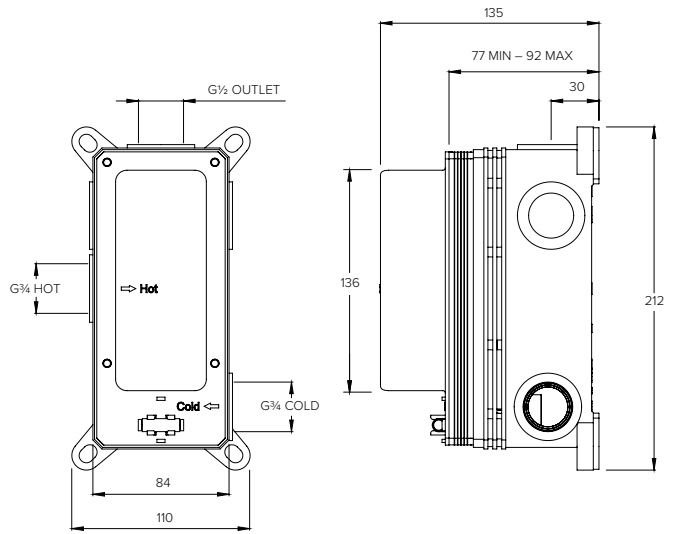

ZURICH/SHOWER FLOW RATES & DIMENSIONS