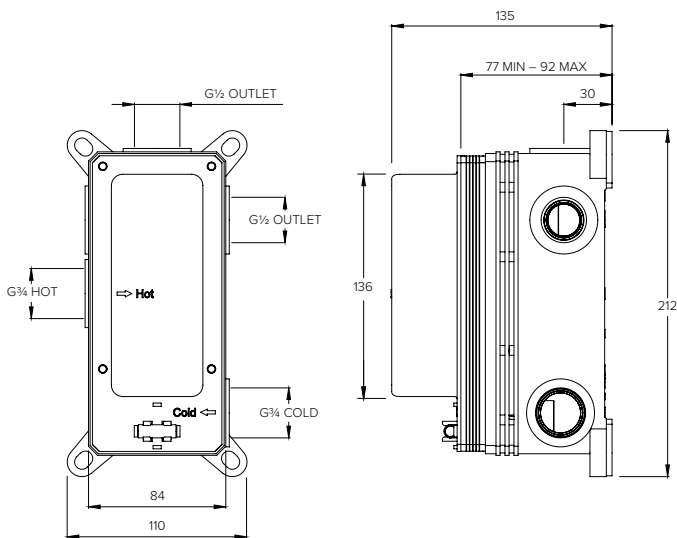

1 OUTLET C-BOX

CO3001

Water pressure BAR	0.5	1.0	2.0	3.0	4.0	5.0
Outlet (Shower Hose) LITRES/MIN	11.1	16.4	23.4	29.3	33.0	37.2