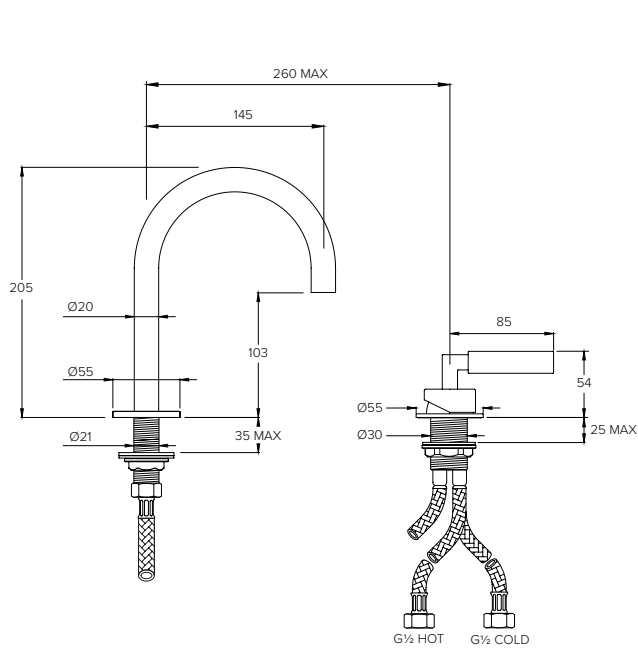

ZURICH ZU1003

2TH DECK MOUNTED BASIN MIXER FIXED SPOUT

Water pressure BAR	0.5	1.0	2.0	3.0	4.0	5.0
Outlet LITRES/MIN	3.9	5.4	7.7	9.4	11.0	12.4