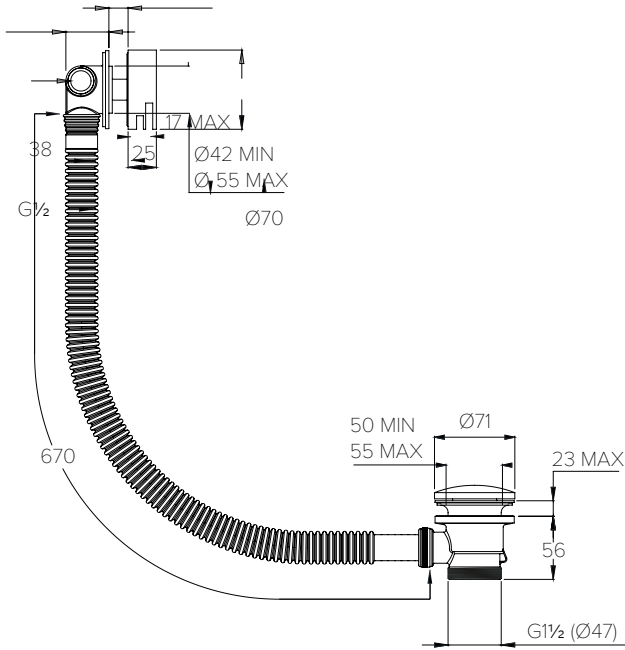

BATH FLOW RATES & DIMENSIONS

BATH OVERFLOW FILLER