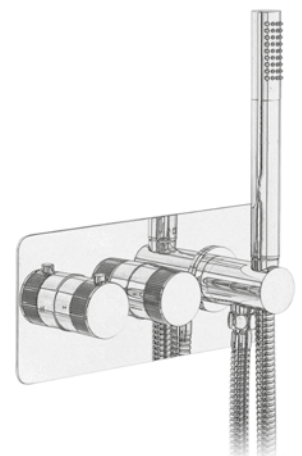

FIXED OR SWIVEL?

Fixed or swivel spouts are available across some of our basin and bath mixers. The swivel option allows you to move the spout up to 180°.

WALL MOUNTED

Wall mounted basin mixers are mounted to the wall to give a streamlined, minimalist look.

When choosing a wall mounted basin mixer it is important to check your basin is compatible and that the spout projection is sufficient.

2 TAP HOLE (2TH)

The two hole basin mixer allows you to select the perfect temperature with one hand. The lever is always on the right hand side.

BAR MIXER SYSTEM

The multifunction shower bar mixer comes with a fixed head but its height can be adjusted to suit your bathroom.

Separate handshower offers choice of overhead or handheld.

Fixed shower heads can be wall or ceiling mounted with varying size showerheads.

1, 2 OR 3 OUTLET

Our shower valves can control up to three separate showering elements from one valve.

2 OUTLET WITH HANDSHOWER

C-BOX

FOR SHOWER VALVES

The C-box is designed to allow easy installation of a shower valve within a wall. The box can be secured either to the back of the recess or to the front plasterboard at depths from 77mm – 92mm. The built in spirit level on the dust cover ensures the valve is installed level.