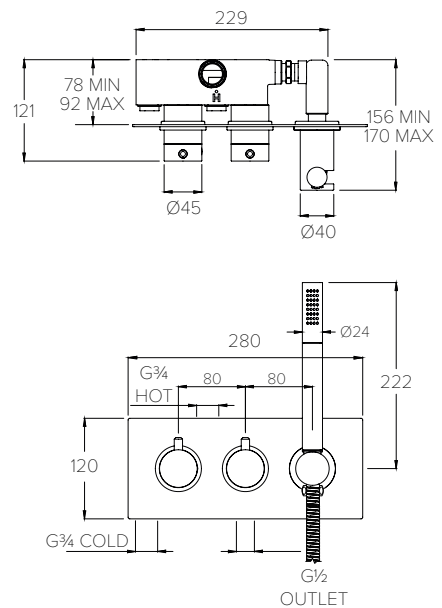

DOMO DO3101

2 OUTLET SHOWER VALVE WITH HANDSPRAY***

Water pressure BAR	0.5	1.0	2.0	3.0	4.0	5.0
Outlets LITRES/MIN	10.7	16.0	23.9	29.0	33.2	38.0
Hand Shower LITRES/MIN	9.2	10.4	16.0	19.8	-	-

*** separate rough **CO3101** required for 2 outlet shower valve with handset