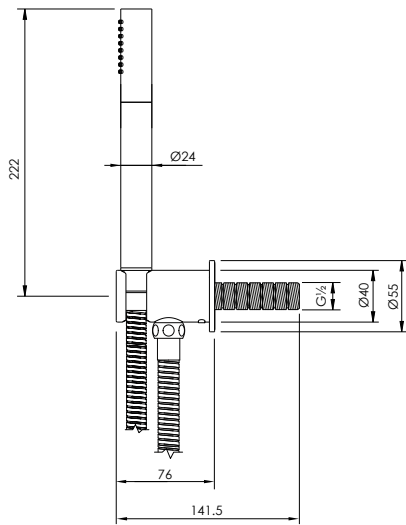

SHOWER FLOW RATES & DIMENSIONS

WALL OUTLET & PENCIL HANDSET C04001

Water pressure BAR	0.5	1.0	2.0	3.0	4.0	5.0
Outlets LITRES/MIN	8.2	11.6	16.6	20.6	23.7	26.5

RISER RAIL AND 3 FUNCTION SHOWER HEAD C04002

Water pressure BAR	0.5	1.0	2.0	3.0	4.0	5.0
Outlets LITRES/MIN	7.5	10.6	15.8	20.2	23.5	26.3