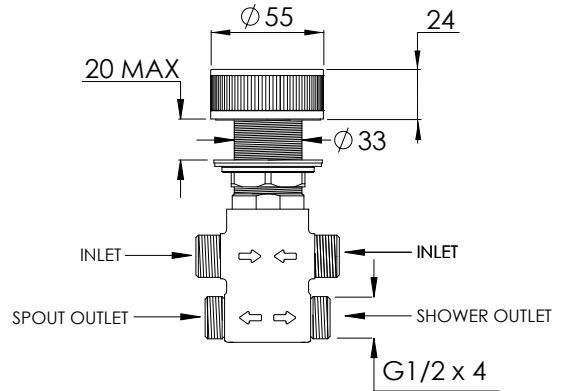

DECCA DC2113

DECK MOUNTED 2-WAY DIVERTER

Water pressure BAR	0.5	1.0	2.0	3.0	4.0	5.0
Outlet 1 LITRES/MIN	18.23	24.7	34.7	43.0	49.5	55.5
Outlet 2 LITRES/MIN	13.96	20.2	28.3	35.1	40.9	45.9