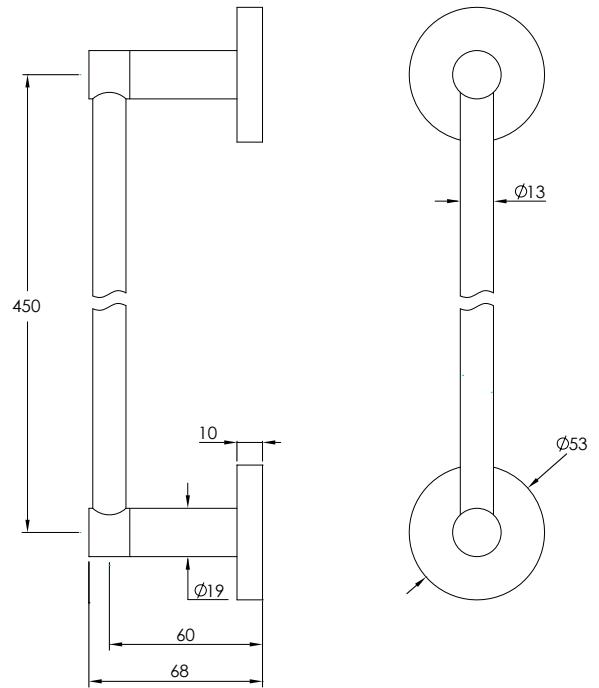

DOUBLE SWIVEL TOWEL BARS

D07000

TOWEL BAR 18"

D07005