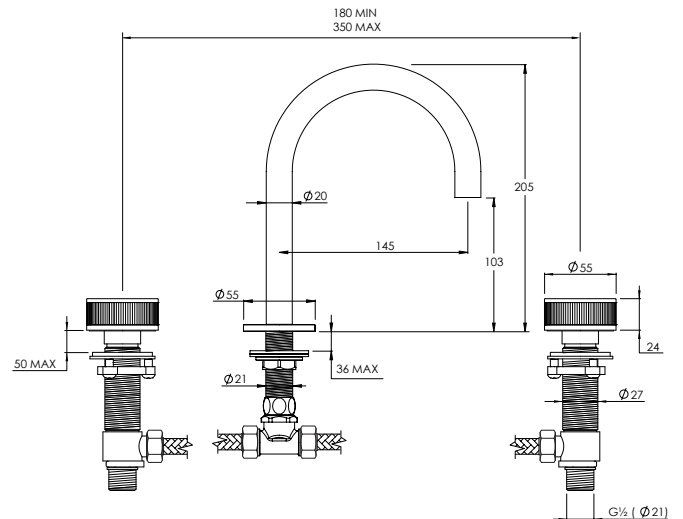

DECCA DC1006

3TH DECK MOUNTED BASIN MIXER ROUND FIXED SPOUT

Water pressure BAR	0.5	1.0	2.0	3.0	4.0	5.0
Outlets LITRES/MIN	5.7	7.8	11.4	13.9	16.1	18.1