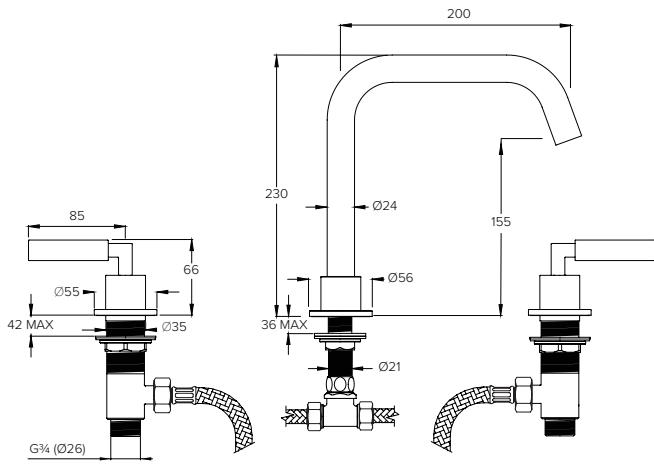

ZURICH ZU2006

3TH DECK MOUNTED SWIVEL SPOUT BATH FILLER

Water pressure BAR	0.5	1.0	2.0	3.0	4.0	5.0
Outlets LITRES/MIN	12.1	16.9	24.4	31.1	35.3	-