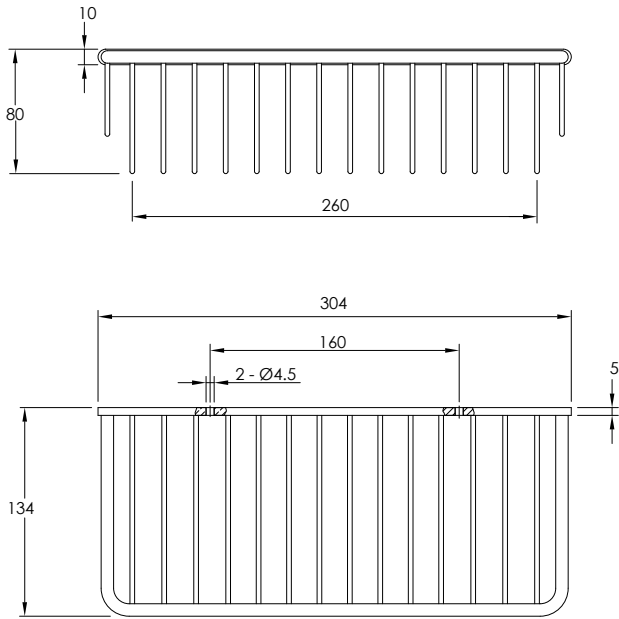

D07008

FREESTANDING TOILET BRUSH

D07001

WALL HUNG TOILET BRUSH

D07009

ACCESSORIES DIMENSIONS

RECTANGULAR SOAP BASKET

D07004