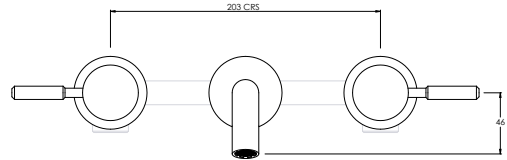

DOMO DO1011

3TH WALL MOUNTED BASIN MIXER (190MM SPOUT)**

Water pressure BAR	0.5	1.0	2.0	3.0	4.0	5.0
Outlets LITRES/MIN	5.9	8.3	11.7	14.1	16.4	18.3