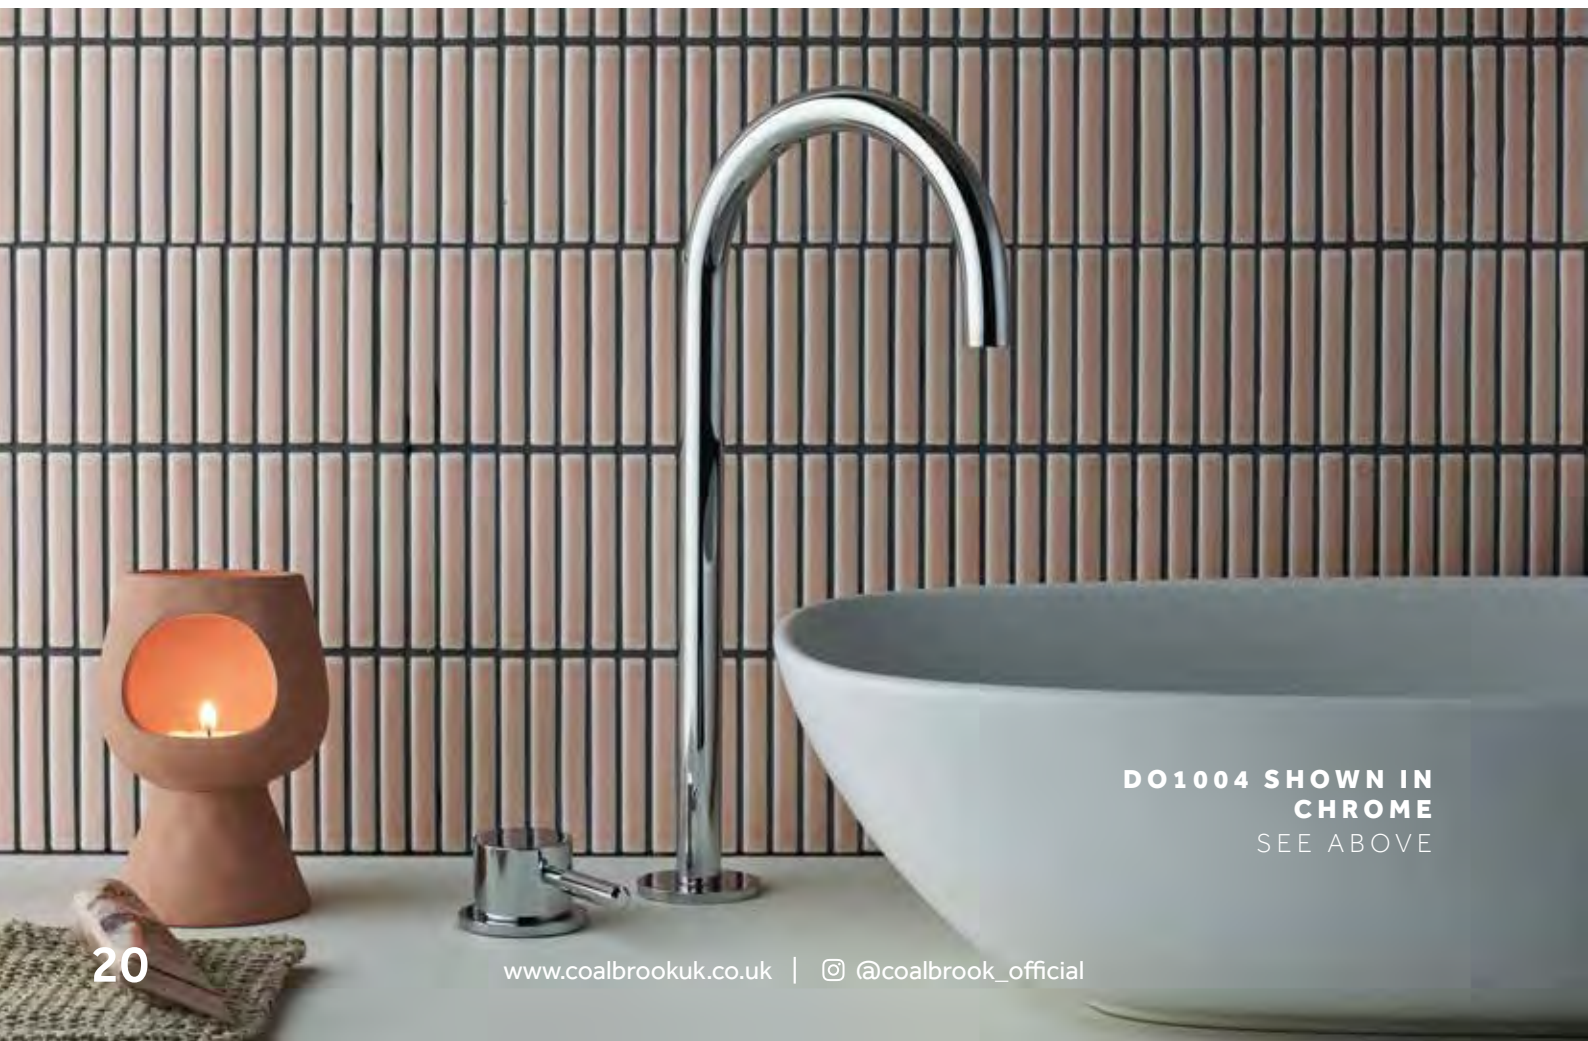

**DO1004 SHOWN IN
CHROME**
SEE ABOVE