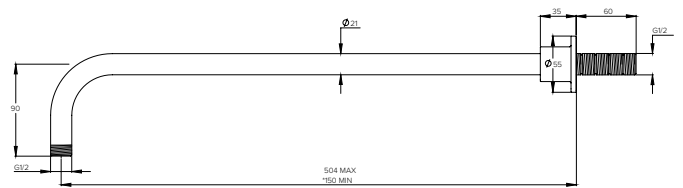

300mm WALL ARM CO4006

ADJUSTABLE WALL ARM CO4016

(MIN 150MM - MAX 500MM)