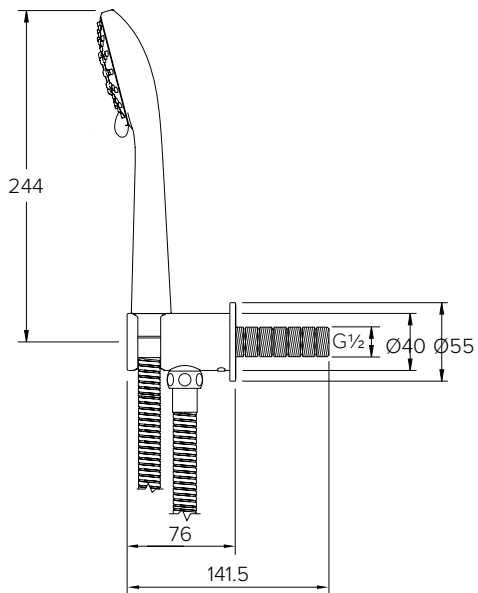

SHOWER FLOW RATES & DIMENSIONS

WALL OUTLET & PENCIL HANDSET C04001

Water pressure BAR	0.5	1.0	2.0	3.0	4.0	5.0
Outlets LITRES/MIN	8.2	11.6	16.6	20.6	23.7	26.5

RISER RAIL AND 3 FUNCTION SHOWER HEAD C04002

Water pressure BAR	0.5	1.0	2.0	3.0	4.0	5.0
Outlets LITRES/MIN	7.5	10.6	15.8	20.2	23.5	26.3