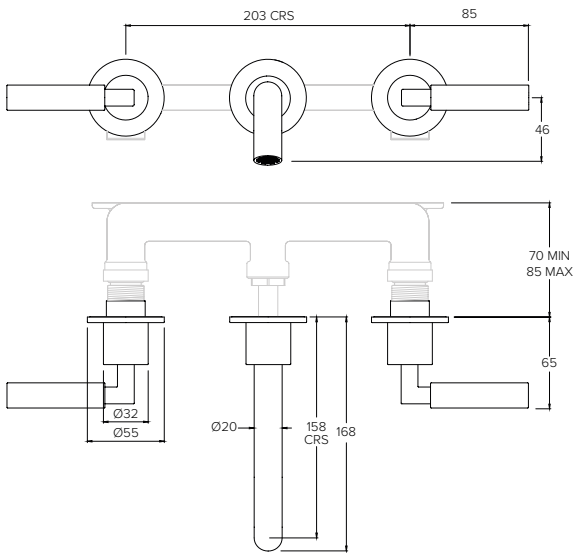

ZURICH ZU1018

3TH WALL MOUNTED BASIN MIXER (165mm SPOUT) WITH BOSS**

Water pressure BAR	0.5	1.0	2.0	3.0	4.0	5.0
Outlets LITRES/MIN	5.9	8.3	11.7	14.1	16.4	18.3