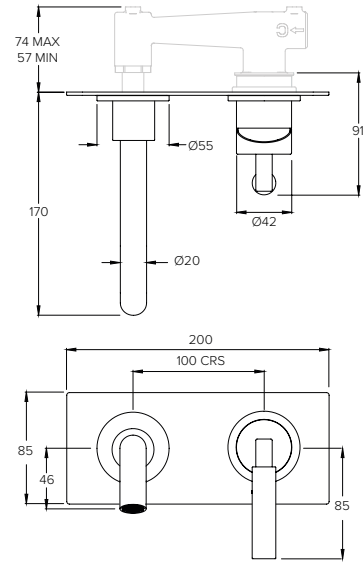

ZURICH ZU1009

2TH WALL MOUNTED BASIN MIXER WITH PLATE*

Water pressure BAR	0.5	1.0	2.0	3.0	4.0	5.0
Outlets LITRES/MIN	5.5	7.6	10.9	13.3	15.5	17.4

* separate rough **CO1201** required for 2TH wall mounted basin mixers