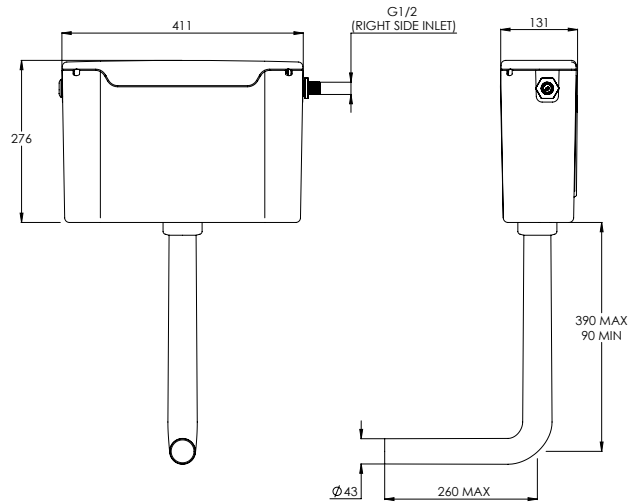

CONCEALED CISTERN