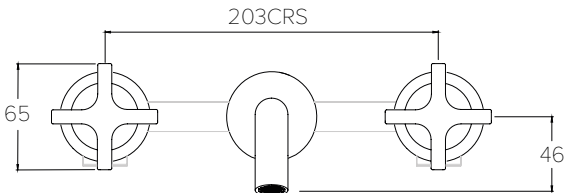

BANK BA1018

3TH WALL MOUNTED BASIN MIXER WITH BOSS (165mm SPOUT)**

Water pressure BAR	0.5	1.0	2.0	3.0	4.0	5.0
Outlets LITRES/MIN	5.9	8.3	11.7	14.1	16.4	18.3