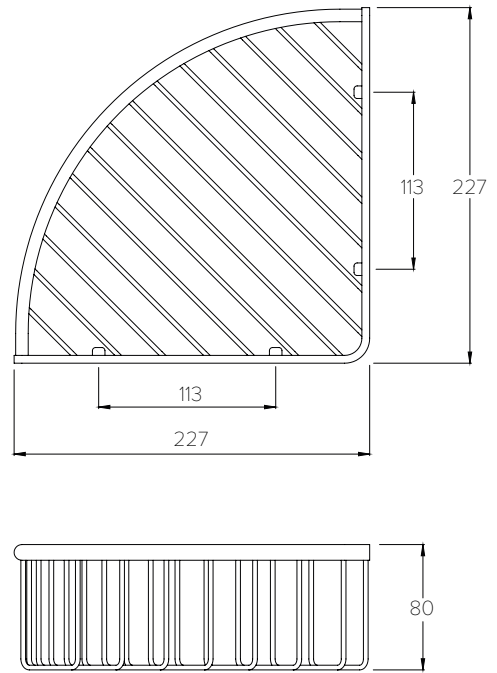

D07008

FREESTANDING TOILET BRUSH

D07001

WALL HUNG TOILET BRUSH

D07009

ACCESSORIES DIMENSIONS

RECTANGULAR SOAP BASKET

D07004