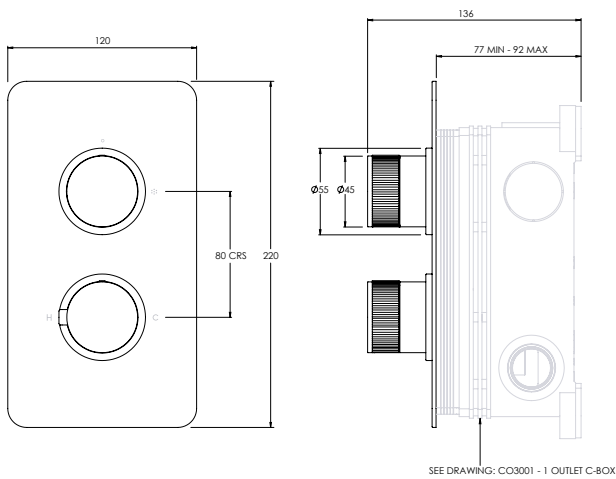

DECCA DC3001

CONCEALED SHOWER VALVE TRIMSET
1 OUTLET

Water pressure BAR	0.5	1.0	2.0	3.0	4.0	5.0
Outlets LITRES/MIN	11.1	16.4	23.4	29.3	33.0	37.2

DECCA DC3002

CONCEALED SHOWER VALVE TRIMSET
2 OUTLET

Water pressure BAR	0.5	1.0	2.0	3.0	4.0	5.0
Outlets LITRES/MIN	10.7	16.0	23.9	29.0	33.2	38.0

DECCA DC3003

CONCEALED SHOWER VALVE TRIMSET
3 OUTLET

Water pressure BAR	0.5	1.0	2.0	3.0	4.0	5.0
Outlets LITRES/MIN	10.5	15.6	22.7	27.8	31.9	37.4

DECCA DC3101

2 OUTLET SHOWER VALVE WITH HANDSPRAY***

Water pressure BAR	0.5	1.0	2.0	3.0	4.0	5.0
Outlet LITRES/MIN	10.7	16.0	23.9	29.0	33.2	38.0
Hand Shower LITRES/MIN	9.2	10.4	16.0	19.8	-	-

*** separate rough **CO3101** required for 2 outlet shower valve with handset