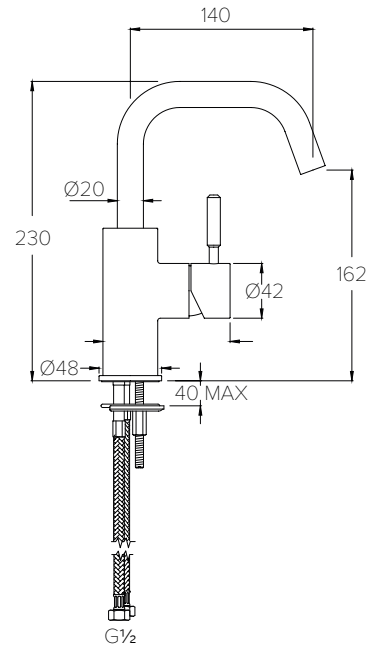

DOMO DO1001 **DECCA** DC1001

DECK MOUNTED MONO BASIN MIXER WITH SWIVEL SPOUT						
Water pressure BAR	0.5	1.0	2.0	3.0	4.0	5.0
Outlets LITRES/MIN	8.3	11.7	16.5	20.1	22.8	24.8