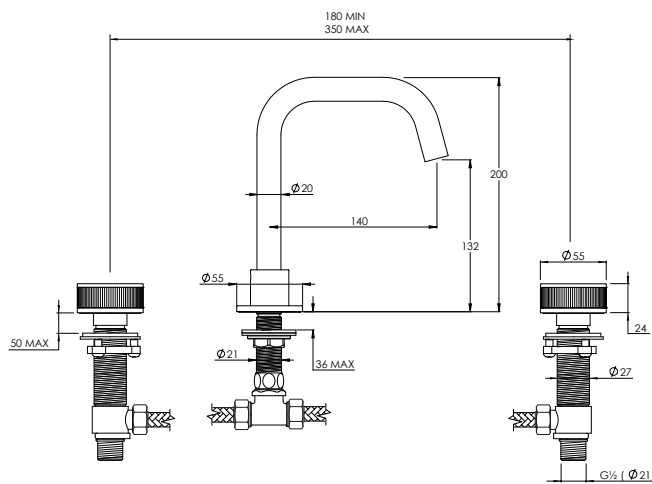

DECCA DC1015

3TH DECK MOUNTED BASIN MIXER ANGLED SWIVEL SPOUT

Water pressure BAR	0.5	1.0	2.0	3.0	4.0	5.0
Outlets LITRES/MIN	6.0	8.3	11.8	14.4	16.6	18.6