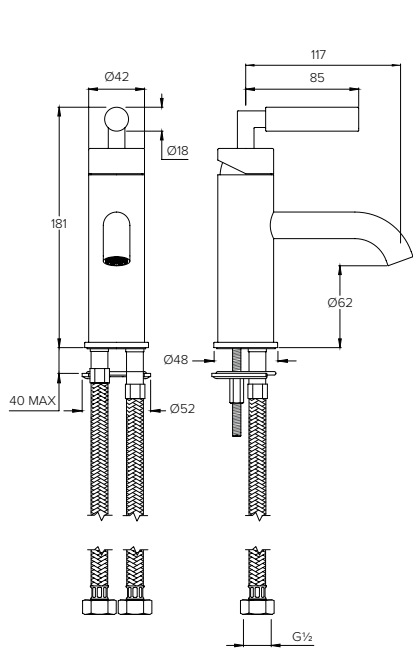

ZURICH ZU1000

DECK MOUNTED MONO BASIN MIXER

Water pressure BAR	0.5	1.0	2.0	3.0	4.0	5.0
Outlets LITRES/MIN	5.2	7.3	10.3	12.7	14.6	16.5