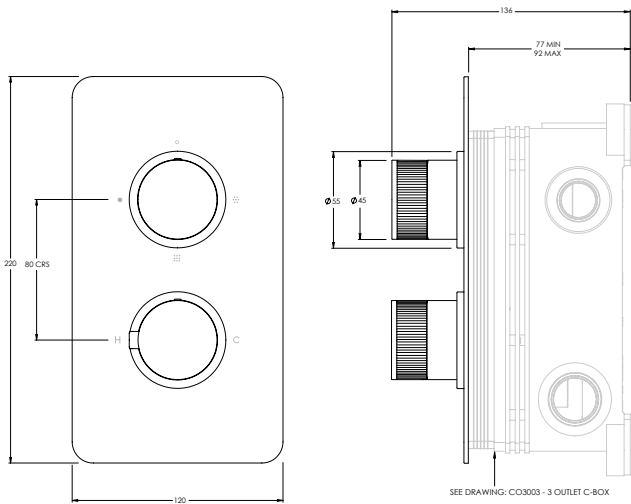

DECCA DC3002

CONCEALED SHOWER VALVE TRIMSET
2 OUTLET

Water pressure BAR	0.5	1.0	2.0	3.0	4.0	5.0
Outlets LITRES/MIN	10.7	16.0	23.9	29.0	33.2	38.0