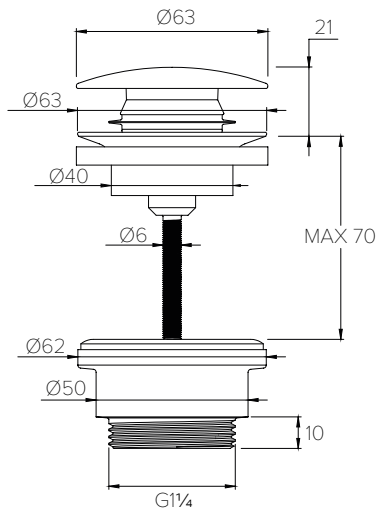

BASIN COMPONENTS DIMENSIONS

BASIN WASTE C05002