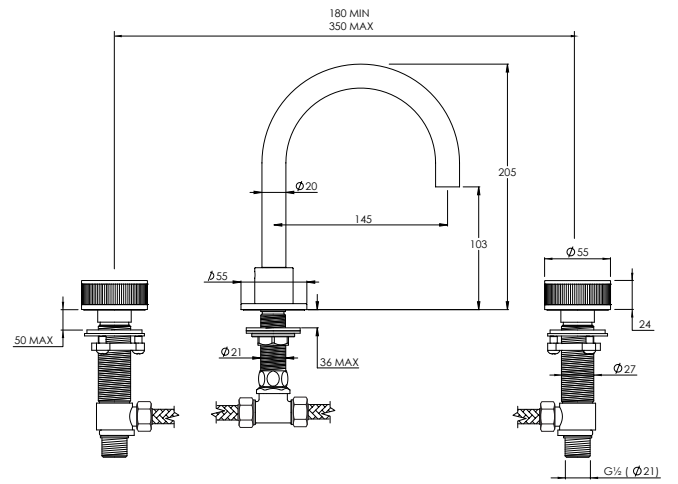

Water pressure BAR	0.5	1.0	2.0	3.0	4.0	5.0
Outlets LITRES/MIN	6.0	8.3	11.8	14.4	16.6	18.6

DECCA DC1016

3TH DECK MOUNTED BASIN MIXER ROUND SWIVEL SPOUT

Water pressure BAR	0.5	1.0	2.0	3.0	4.0	5.0
Outlets LITRES/MIN	5.7	7.8	11.4	13.9	16.1	18.1