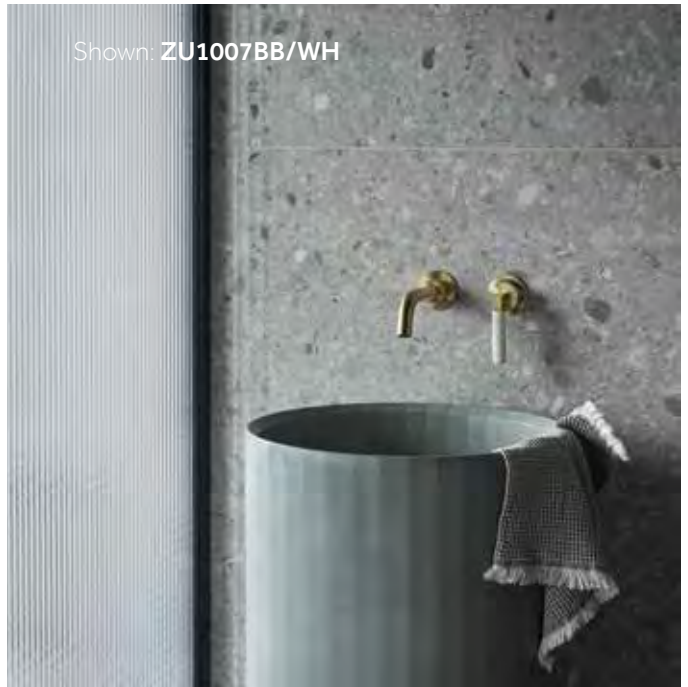

options: Twenty-four mixer and lever combinations for both basin and bath mixers in the Zurich range.

method: Choose your mixer from a range of four finishes along with a choice of six lever finishes including both brassware and ceramic options.