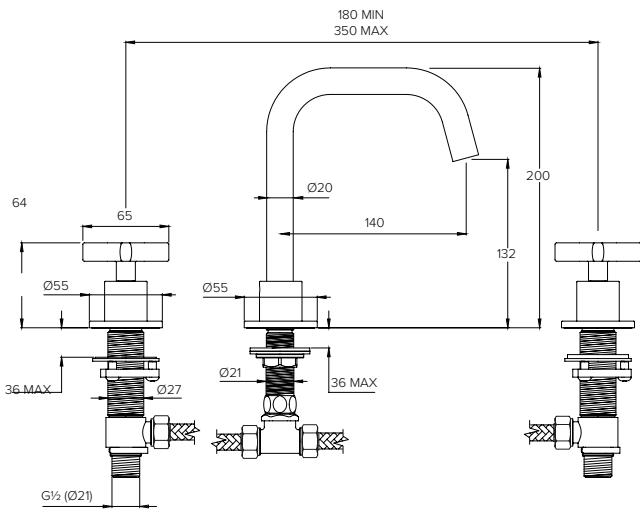

BANK BA1015

3TH DECK MOUNTED BASIN MIXER ANGLED SWIVEL SPOUT

Water pressure BAR	0.5	1.0	2.0	3.0	4.0	5.0
Outlets LITRES/MIN	6.0	8.3	11.8	14.4	16.6	18.6