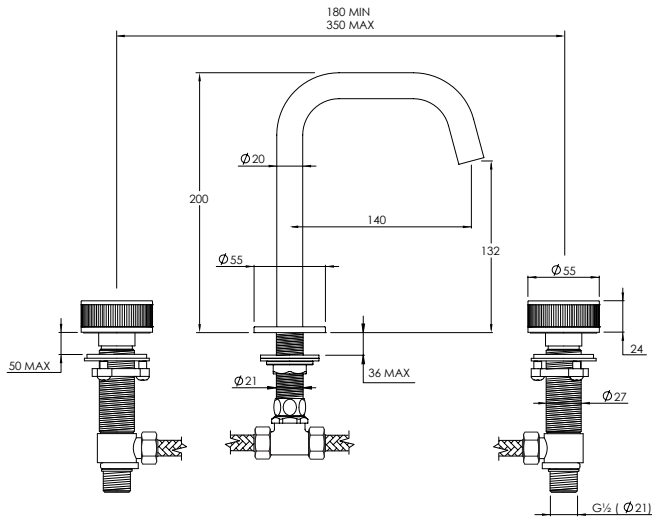

DECCA DC1005

3TH DECK MOUNTED BASIN MIXER ANGLED FIXED SPOUT

Water pressure BAR	0.5	1.0	2.0	3.0	4.0	5.0
Outlets LITRES/MIN	6.0	8.3	11.8	14.4	16.6	18.6