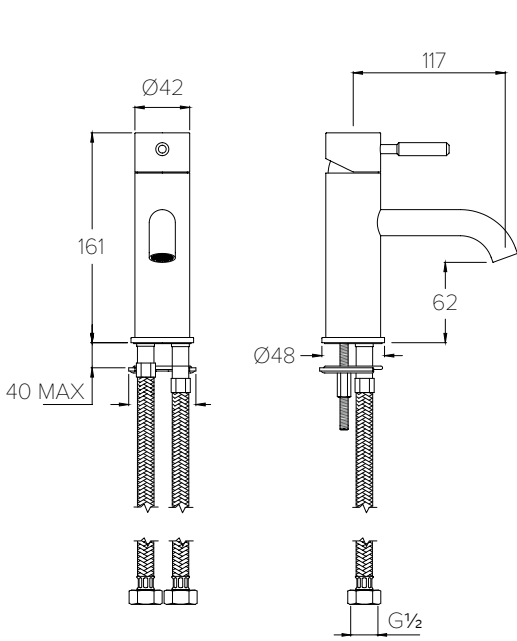

DOMO FLOW RATES & DIMENSIONS

DOMO DO1000 **DECCA** DC1000

DECK MOUNTED MONO BASIN MIXER						
Water pressure BAR	0.5	1.0	2.0	3.0	4.0	5.0
Outlets LITRES/MIN	5.2	7.3	10.3	12.7	14.6	16.5