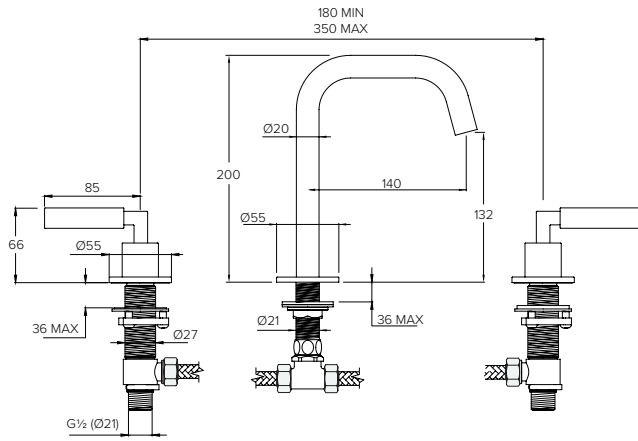

ZURICH ZU1005