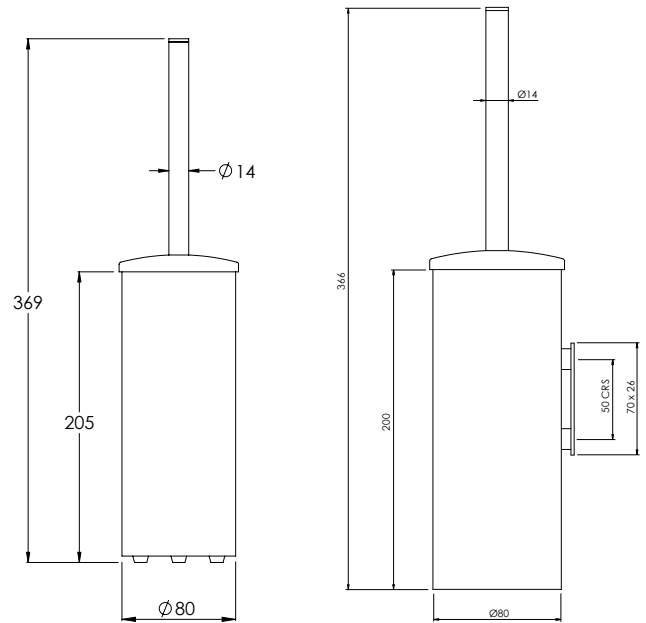

FREESTANDING TOILET BRUSH

D07001

WALL HUNG TOILET BRUSH

D07009