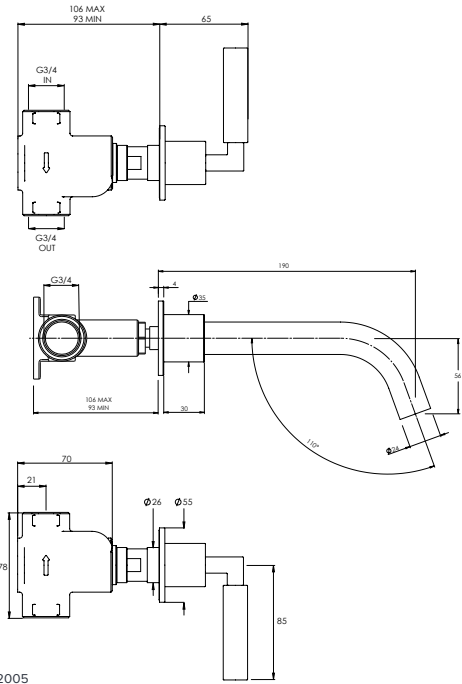

ZURICH ZU2005

3TH WALL MOUNTED BATH FILLER (190MM SPOUT)

Water pressure BAR	0.5	1.0	2.0	3.0	4.0	5.0
Outlets LITRES/MIN	11.8	19.9	28.2	35.2	40.8	45.0