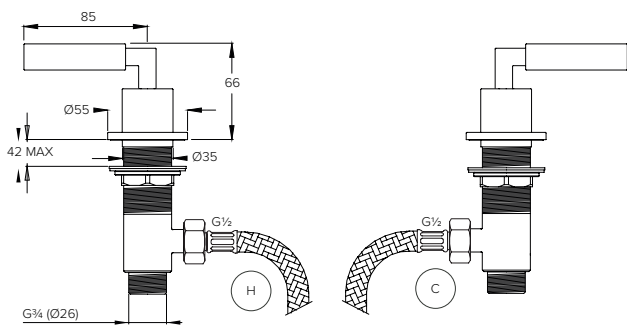

ZURICH ZU2112

DECK MOUNTED ON/OFF VALVES

Water pressure BAR	0.5	1.0	2.0	3.0	4.0	5.0
Outlet LITRES/MIN	15.5	22.1	31.3	39	40.3	44.9

ZURICH ZU2004

WALL MOUNTED ON/OFF VALVES

Water pressure BAR	0.5	1.0	2.0	3.0	4.0	5.0
Outlet LITRES/MIN	21.6	28.5	41.3	51.6	59.4	-