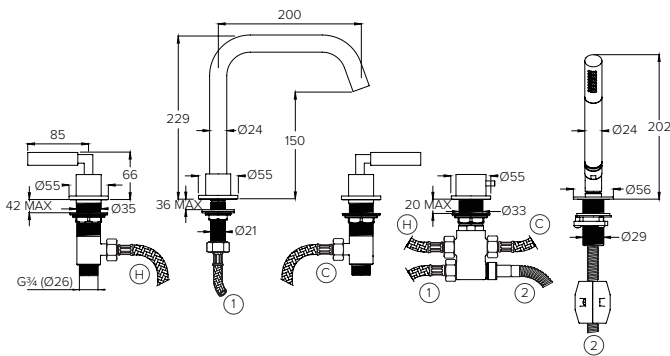

ZURICH/SHOWER FLOW RATES & DIMENSIONS