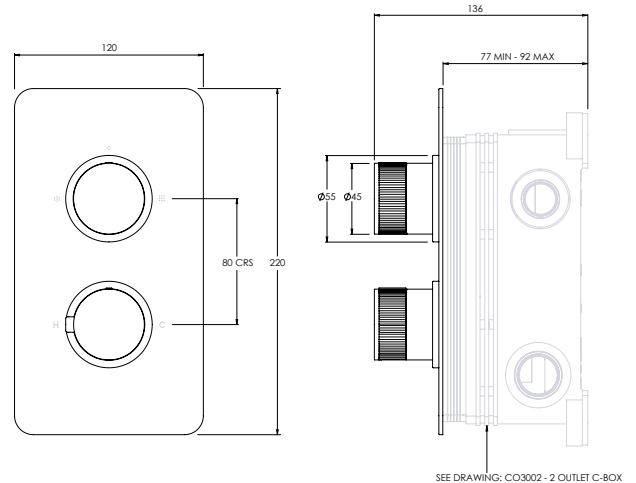

DECCA DC3001

CONCEALED SHOWER VALVE TRIMSET
1 OUTLET

Water pressure BAR	0.5	1.0	2.0	3.0	4.0	5.0
Outlets LITRES/MIN	11.1	16.4	23.4	29.3	33.0	37.2

DECCA DC3002

CONCEALED SHOWER VALVE TRIMSET
2 OUTLET

Water pressure BAR	0.5	1.0	2.0	3.0	4.0	5.0
Outlets LITRES/MIN	10.7	16.0	23.9	29.0	33.2	38.0

DECCA DC3003

CONCEALED SHOWER VALVE TRIMSET
3 OUTLET

Water pressure BAR	0.5	1.0	2.0	3.0	4.0	5.0
Outlets LITRES/MIN	10.5	15.6	22.7	27.8	31.9	37.4

DECCA DC3101

2 OUTLET SHOWER VALVE WITH HANDSPRAY***

Water pressure BAR	0.5	1.0	2.0	3.0	4.0	5.0
Outlet LITRES/MIN	10.7	16.0	23.9	29.0	33.2	38.0
Hand Shower LITRES/MIN	9.2	10.4	16.0	19.8	-	-

*** separate rough **CO3101** required for 2 outlet shower valve with handset