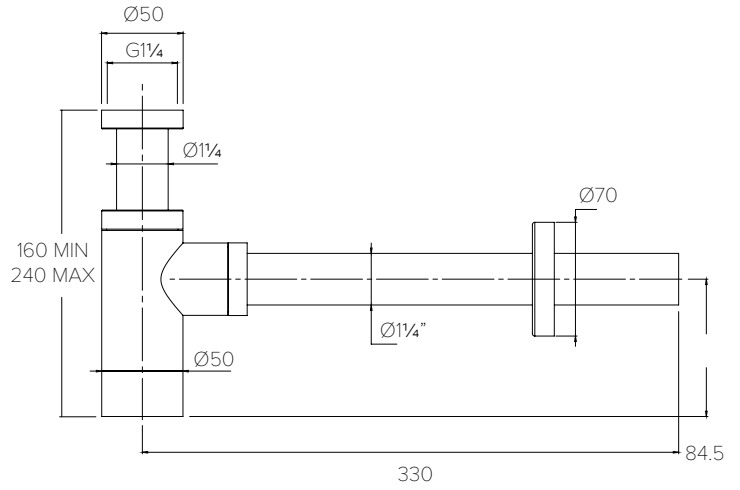

BASIN BOTTLE TRAP C05004