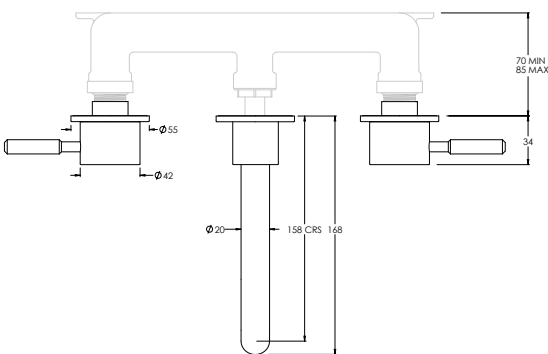

DOMO DO1018

3TH WALL MOUNTED BASIN MIXER WITH BOSS (165MM SPOUT)**

Water pressure BAR	0.5	1.0	2.0	3.0	4.0	5.0
Outlets LITRES/MIN	5.9	8.3	11.7	14.1	16.4	18.3