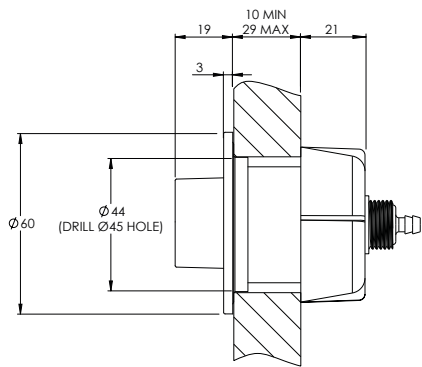

ACCESSORIES DIMENSIONS

FLUSHPLATE (MAJOR/MINOR)

CO7020

FLUSHPLATE (DOTS)

CO7021

10 - 29mm FURNITURE

29 - 48mm FURNITURE

FLUSH BUTTON