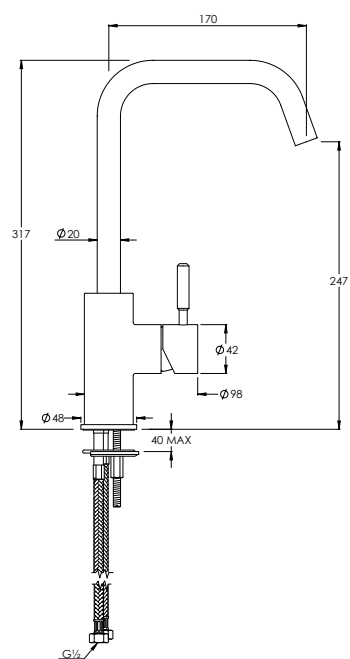

DOMO DO6000

DECCA DO6000

KITCHEN MONO MIXER WITH SWIVEL SPOUT

Water pressure BAR	0.5	1.0	2.0	3.0	4.0	5.0
Outlets LITRES/MIN	5.4	7.3	10.5	12.9	15.0	16.9