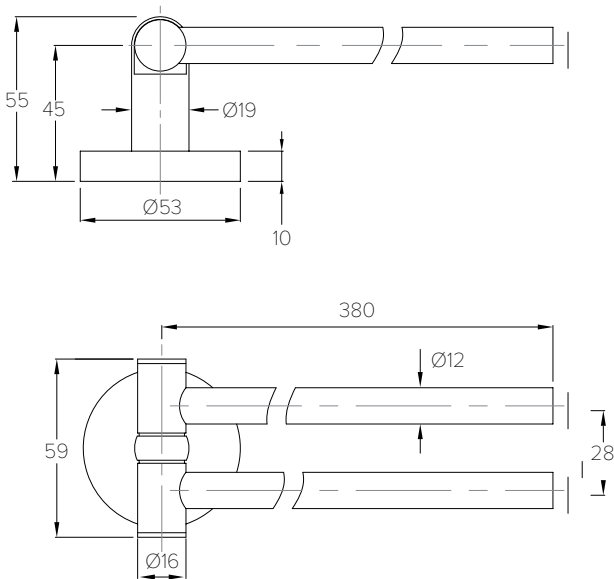

DOUBLE SWIVEL TOWEL BARS

D07000

TOWEL BAR 18"

D07005