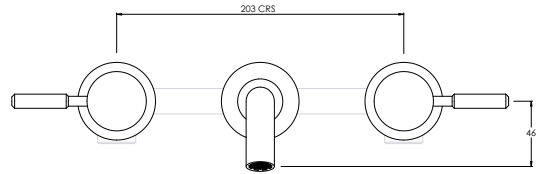

DOMO DO1021

3TH WALL MOUNTED BASIN MIXER WITH BOSS (190MM SPOUT)**

Water pressure BAR	0.5	1.0	2.0	3.0	4.0	5.0
Outlets LITRES/MIN	5.9	8.3	11.7	14.1	16.4	18.3

** separate rough **CO1301** required for 3TH wall mounted basin mixers