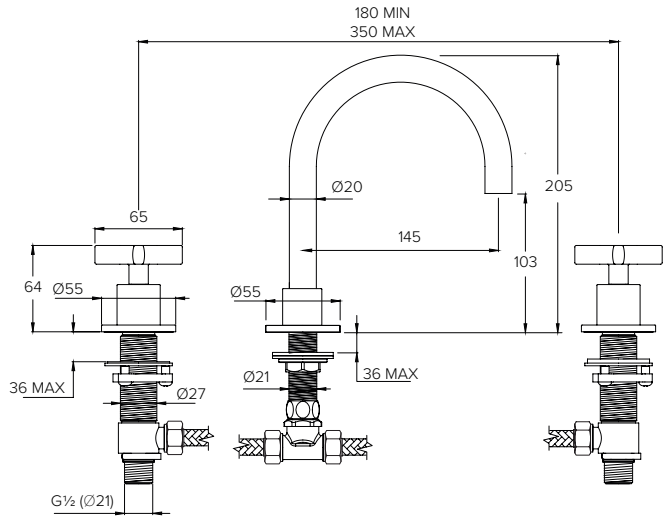

BANK BA1006

3TH DECK MOUNTED BASIN MIXER WITH ROUND FIXED SPOUT

Water pressure BAR	0.5	1.0	2.0	3.0	4.0	5.0
Outlets LITRES/MIN	5.7	7.8	11.4	13.9	16.1	18.1