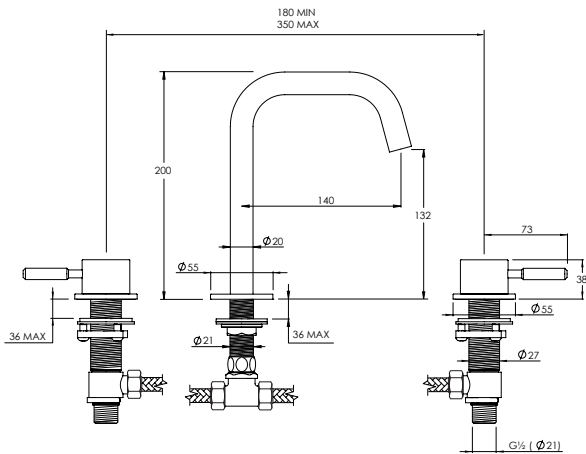

DOMO DO1005

3TH DECK MOUNTED BASIN MIXER ANGLED FIXED SPOUT

Water pressure BAR	0.5	1.0	2.0	3.0	4.0	5.0
Outlets LITRES/MIN	6.0	8.3	11.8	14.4	16.6	18.6

DOMO DO1006

3TH DECK MOUNTED BASIN MIXER ROUND FIXED SPOUT

Water pressure BAR	0.5	1.0	2.0	3.0	4.0	5.0
Outlets LITRES/MIN	5.7	7.8	11.4	13.9	16.1	18.1