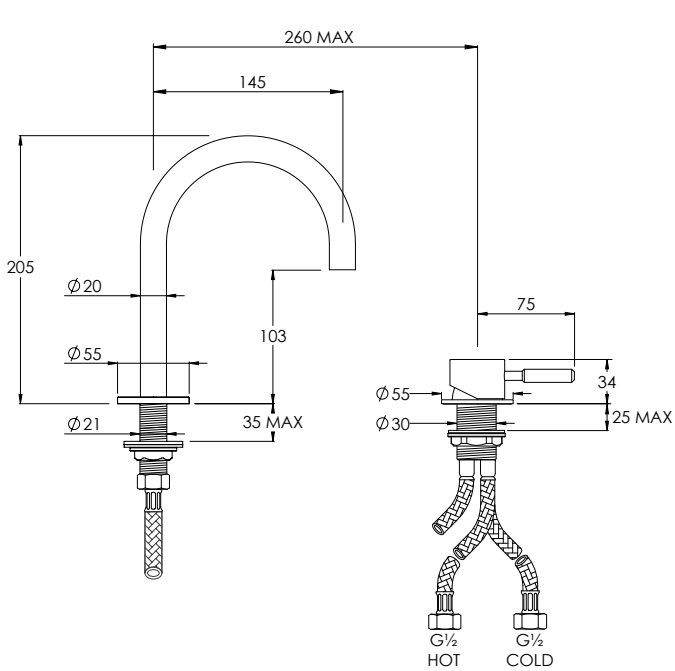

DOMO FLOW RATES & DIMENSIONS

DOMO DO1003 DECCA DC1003

2TH DECK MOUNTED BASIN MIXER FIXED SPOUT

Water pressure BAR	0.5	1.0	2.0	3.0	4.0	5.0
Outlets LITRES/MIN	3.9	5.4	7.7	9.4	11.0	12.4