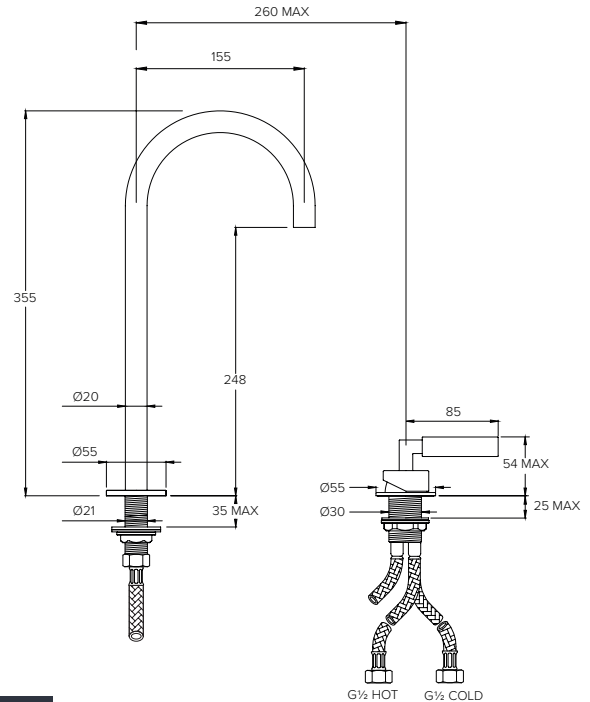

ZURICH ZU1004

2TH DECK MOUNTED BASIN MIXER TALL SPOUT

Water pressure BAR	0.5	1.0	2.0	3.0	4.0	5.0
Outlet LITRES/MIN	3.8	5.5	7.8	9.6	11.1	12.4

ZURICH FLOW RATES & DIMENSIONS

ZURICH ZU1007

2TH WALL MOUNTED BASIN MIXER*